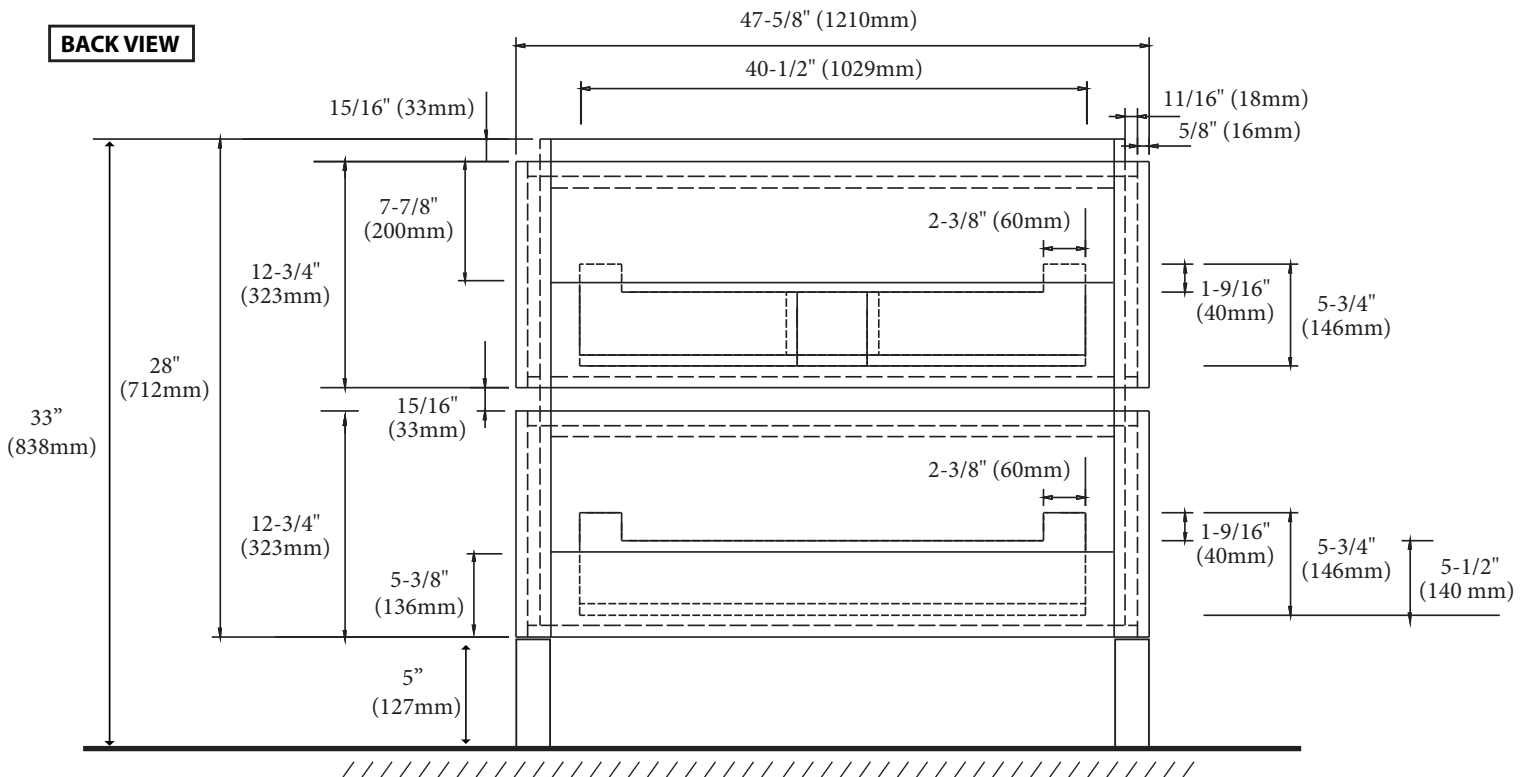

Metro - 48" Single Bowl

Specification & Installation Guide

Features

- Free standing 48" vanity : 33"(838mm)H x 22"(560mm)D x 47-5/8" (1210mm)W
- Furniture grade plywood layered with solid wood veneer and protected with several coats of polyurethane (No particle board or MDF used)
- Matching finish inside out
- Two fully adjustable drawers with full-extension soft-close European hardware
- Drawers include adjustable tempered glass dividers and retainers
- Feet option: 4 L-feet or 2 S-feet in polished chrome or brushed nickel.

Package Dimensions

52" x 26" x 30"

Weight

217 lbs. / 99 kgs

SIDE VIEW

Metro - 48" Single Bowl

Specification & Installation Guide

TOP VIEW

BACK VIEW

Metro - 48" Single Bowl

Specification & Installation Guide

FRONT VIEW

ROUGH-IN DIMENSIONS

Metro - 48" Single Bowl

Specification & Installation Guide

INSTALLATION INSTRUCTIONS