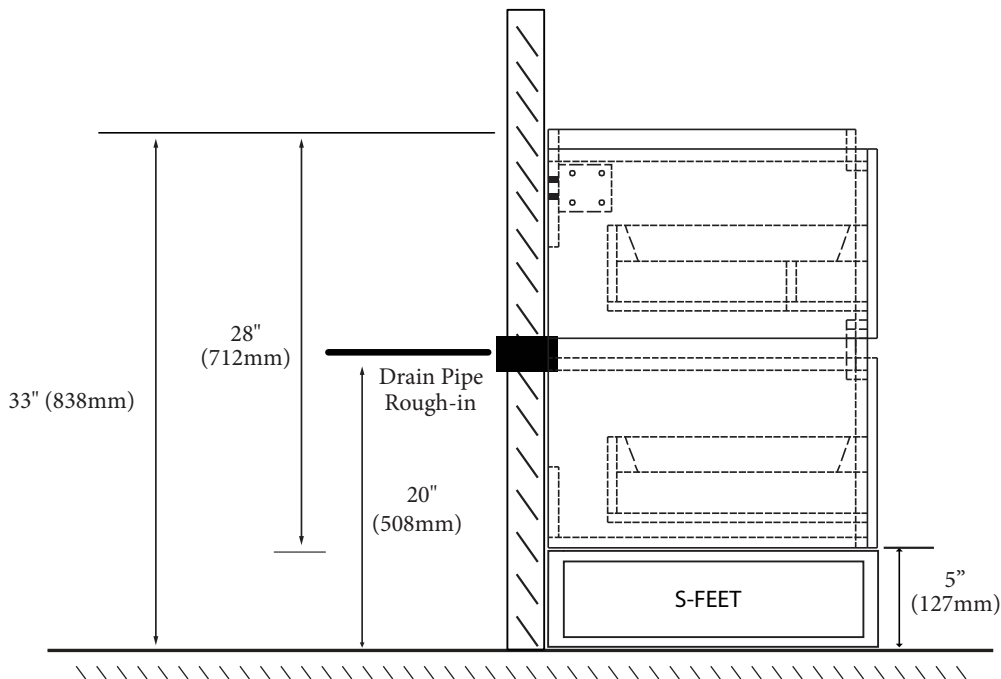

Metro - 48" Single Bowl

Specification & Installation Guide

Features

- Free standing 48" vanity : 33"(838mm)H x 22"(560mm)D x 47-5/8" (1210mm)W
- Furniture grade plywood layered with solid wood veneer and protected with several coats of polyurethane (No particle board or MDF used)
- Matching finish inside out
- Two fully adjustable drawers with full-extension soft-close European hardware
- Drawers include adjustable tempered glass dividers and retainers
- Feet option: 4 L-feet or 2 S-feet in polished chrome or brushed nickel.

Package Dimensions

52" x 26" x 30"

Weight

217 lbs. / 99 kgs

SIDE VIEW

Metro - 48" Single Bowl

Specification & Installation Guide

TOP VIEW

BACK VIEW

Metro - 48" Single Bowl

Specification & Installation Guide

FRONT VIEW

ROUGH-IN DIMENSIONS

Metro - 48" Single Bowl

Specification & Installation Guide

INSTALLATION INSTRUCTIONS