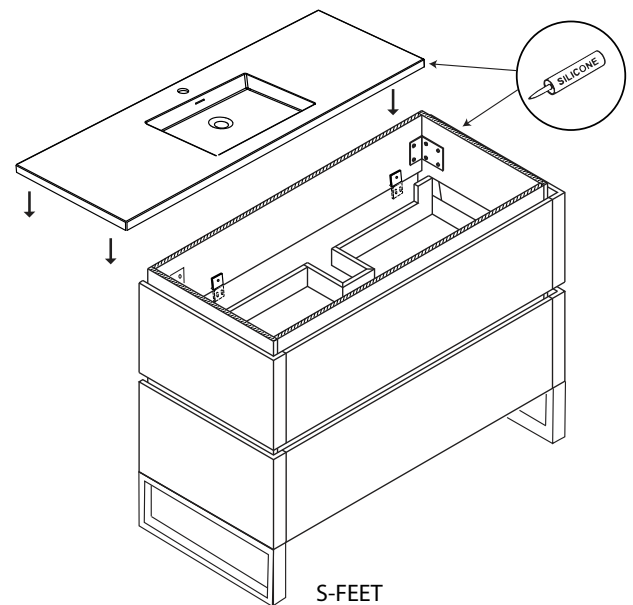

4. Install countertop with Silicone

For clarification, please contact Madeli Customer Care at (800)-819-6988 or (305)-718-8817 Ext. 1
All dimensions are approximate and subject to standard tolerance. Specifications subject to change without prior notice.

04 | Page