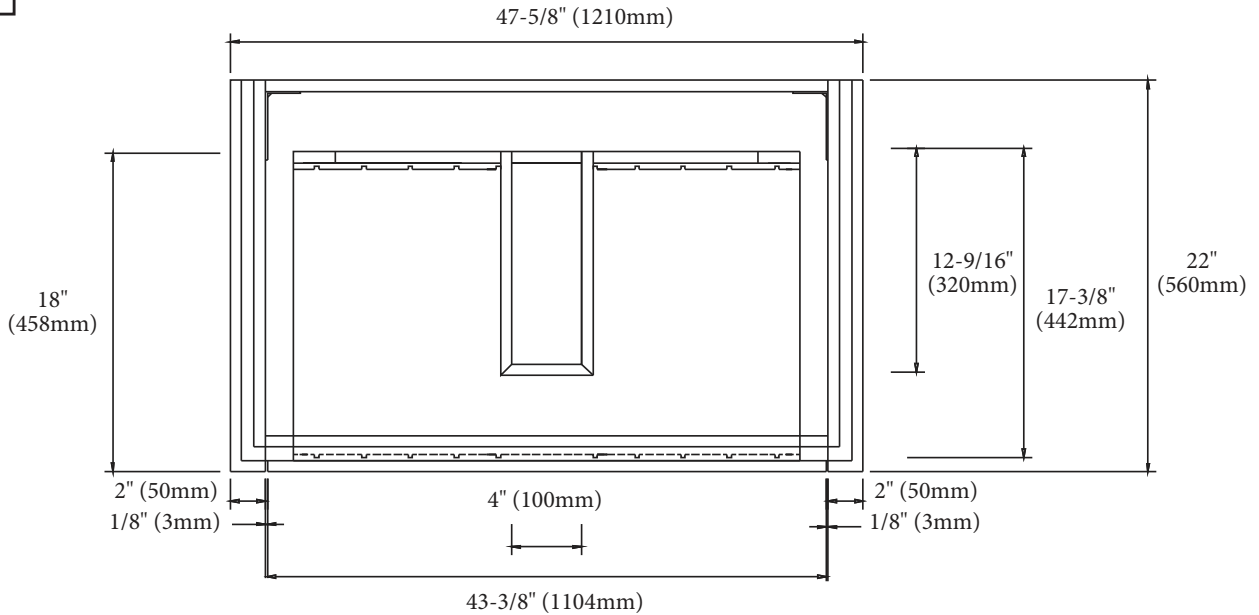

Metro - 48" Single Bowl

Specification & Installation Guide

Features

- Free standing 48" vanity : 33"(838mm)H x 22"(560mm)D x 47-5/8" (1210mm)W
- Furniture grade plywood layered with solid wood veneer and protected with several coats of polyurethane (No particle board or MDF used)
- Matching finish inside out
- Two fully adjustable drawers with full-extension soft-close European hardware
- Drawers include adjustable tempered glass dividers and retainers
- Feet option: 4 L-feet or 2 S-feet in polished chrome or brushed nickel.

Package Dimensions

52" x 26" x 30"

Weight

217 lbs. / 99 kgs

SIDE VIEW

Metro - 48" Single Bowl

Specification & Installation Guide

TOP VIEW

BACK VIEW

Metro - 48" Single Bowl

Specification & Installation Guide

FRONT VIEW

ROUGH-IN DIMENSIONS

Metro - 48" Single Bowl

Specification & Installation Guide

INSTALLATION INSTRUCTIONS