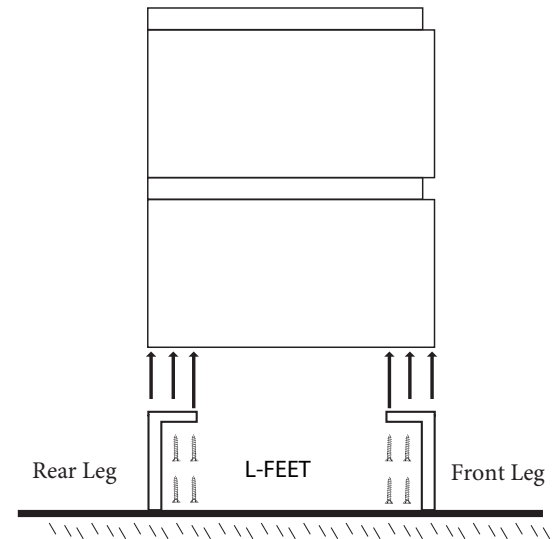

2. L-Feet installation