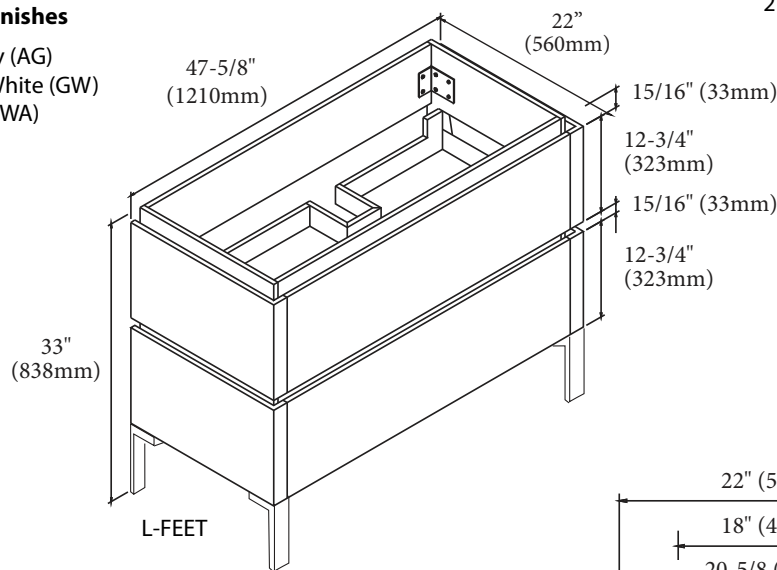

Metro - 48" Single Bowl

Specification & Installation Guide

Features

- Free standing 48" vanity : 33"(838mm)H x 22"(560mm)D x 47-5/8" (1210mm)W
- Furniture grade plywood layered with solid wood veneer and protected with several coats of polyurethane (No particle board or MDF used)
- Matching finish inside out
- Two fully adjustable drawers with full-extension soft-close European hardware
- Drawers include adjustable tempered glass dividers and retainers
- Feet option: 4 L-feet or 2 S-feet in polished chrome or brushed nickel.

Package Dimensions

52" x 26" x 30"

Weight

217 lbs. / 99 kgs

SIDE VIEW

Metro - 48" Single Bowl

Specification & Installation Guide

TOP VIEW

BACK VIEW

Metro - 48" Single Bowl

Specification & Installation Guide

FRONT VIEW

ROUGH-IN DIMENSIONS

Metro - 48" Single Bowl

Specification & Installation Guide

INSTALLATION INSTRUCTIONS