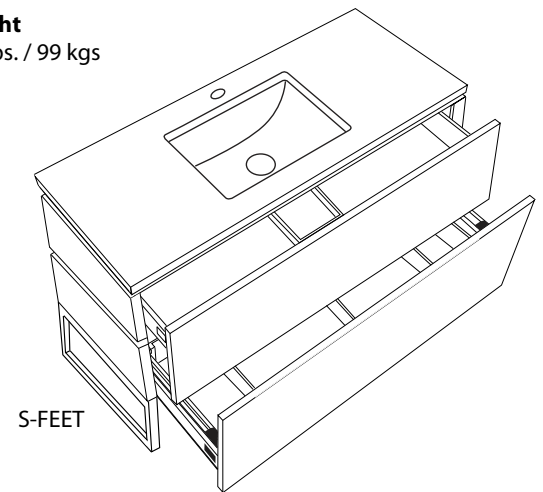

Metro - 48" Single Bowl

Specification & Installation Guide

Features

- Free standing 48" vanity : 33"(838mm)H x 22"(560mm)D x 47-5/8" (1210mm)W
- Furniture grade plywood layered with solid wood veneer and protected with several coats of polyurethane (No particle board or MDF used)
- Matching finish inside out
- Two fully adjustable drawers with full-extension soft-close European hardware
- Drawers include adjustable tempered glass dividers and retainers
- Feet option: 4 L-feet or 2 S-feet in polished chrome or brushed nickel.

Package Dimensions

52" x 26" x 30"

Weight

217 lbs. / 99 kgs

SIDE VIEW

Metro - 48" Single Bowl

Specification & Installation Guide

TOP VIEW

BACK VIEW

Metro - 48" Single Bowl

Specification & Installation Guide

FRONT VIEW

ROUGH-IN DIMENSIONS

Metro - 48" Single Bowl

Specification & Installation Guide

INSTALLATION INSTRUCTIONS