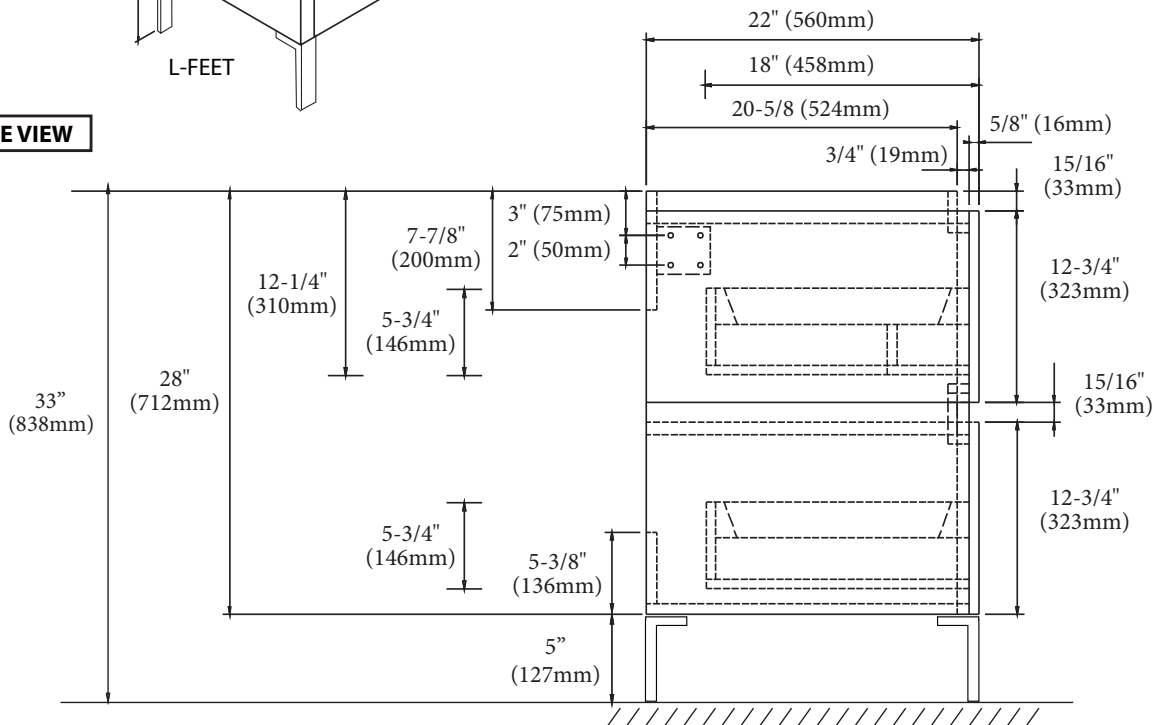

Metro - 48" Single Bowl

Specification & Installation Guide

Features

- Free standing 48" vanity : 33"(838mm)H x 22"(560mm)D x 47-5/8" (1210mm)W
- Furniture grade plywood layered with solid wood veneer and protected with several coats of polyurethane (No particle board or MDF used)
- Matching finish inside out
- Two fully adjustable drawers with full-extension soft-close European hardware
- Drawers include adjustable tempered glass dividers and retainers
- Feet option: 4 L-feet or 2 S-feet in polished chrome or brushed nickel.

Package Dimensions

52" x 26" x 30"

Weight

217 lbs. / 99 kgs

SIDE VIEW

Metro - 48" Single Bowl

Specification & Installation Guide

TOP VIEW

BACK VIEW

Metro - 48" Single Bowl

Specification & Installation Guide

FRONT VIEW

ROUGH-IN DIMENSIONS

Metro - 48" Single Bowl

Specification & Installation Guide

INSTALLATION INSTRUCTIONS