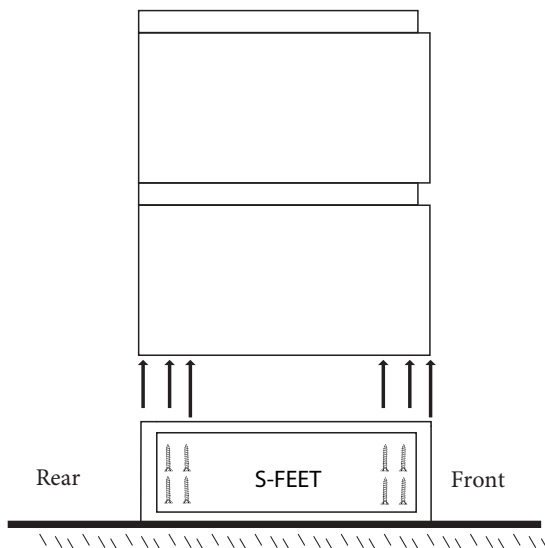

3. S-Feet installation