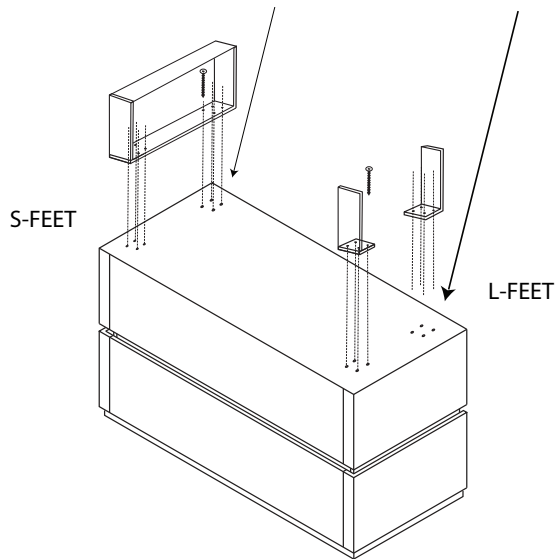

Metro - 48" Single Bowl

Specification & Installation Guide

Features

- Free standing 48" vanity : 33"(838mm)H x 22"(560mm)D x 47-5/8" (1210mm)W
- Furniture grade plywood layered with solid wood veneer and protected with several coats of polyurethane (No particle board or MDF used)
- Matching finish inside out
- Two fully adjustable drawers with full-extension soft-close European hardware
- Drawers include adjustable tempered glass dividers and retainers
- Feet option: 4 L-feet or 2 S-feet in polished chrome or brushed nickel.

Package Dimensions

52" x 26" x 30"

Weight

217 lbs. / 99 kgs

SIDE VIEW

Metro - 48" Single Bowl

Specification & Installation Guide

TOP VIEW

BACK VIEW

Metro - 48" Single Bowl

Specification & Installation Guide

FRONT VIEW

ROUGH-IN DIMENSIONS

Metro - 48" Single Bowl

Specification & Installation Guide

INSTALLATION INSTRUCTIONS

1. Install feet

1. Place feet in indicated positions.
2. Mark screw locations.
3. Pre-drill holes with 5/64, 3/32 or 7/64 drill bit about 1/2" deep.
4. **DO NOT OVER TIGHTEN THE SCREWS. DOING SO WILL SPLIT THE WOOD SIDE PANEL.**
5. If using a regular battery drill, set clutch to minimum and increase setting as needed.
6. **DO NOT USE AN IMPACT DRILL. IT WILL SPLIT THE WOOD SIDE PANEL.**