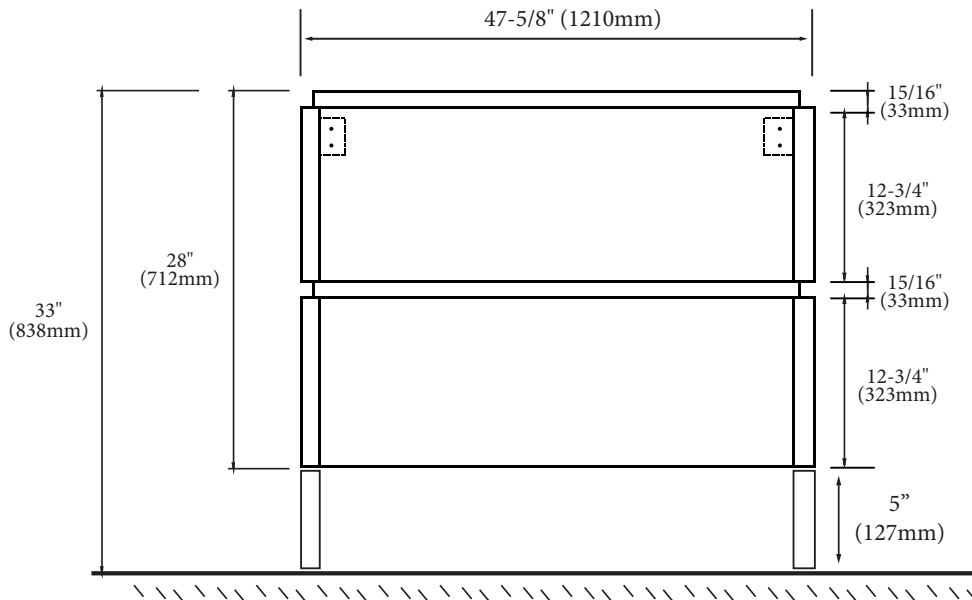

Metro - 48" Single Bowl

Specification & Installation Guide

Features

- Free standing 48" vanity : 33"(838mm)H x 22"(560mm)D x 47-5/8" (1210mm)W
- Furniture grade plywood layered with solid wood veneer and protected with several coats of polyurethane (No particle board or MDF used)
- Matching finish inside out
- Two fully adjustable drawers with full-extension soft-close European hardware
- Drawers include adjustable tempered glass dividers and retainers
- Feet option: 4 L-feet or 2 S-feet in polished chrome or brushed nickel.

Package Dimensions

52" x 26" x 30"

Weight

217 lbs. / 99 kgs

SIDE VIEW

Metro - 48" Single Bowl

Specification & Installation Guide

TOP VIEW

BACK VIEW

Metro - 48" Single Bowl

Specification & Installation Guide

FRONT VIEW

ROUGH-IN DIMENSIONS

Metro - 48" Single Bowl

Specification & Installation Guide

INSTALLATION INSTRUCTIONS