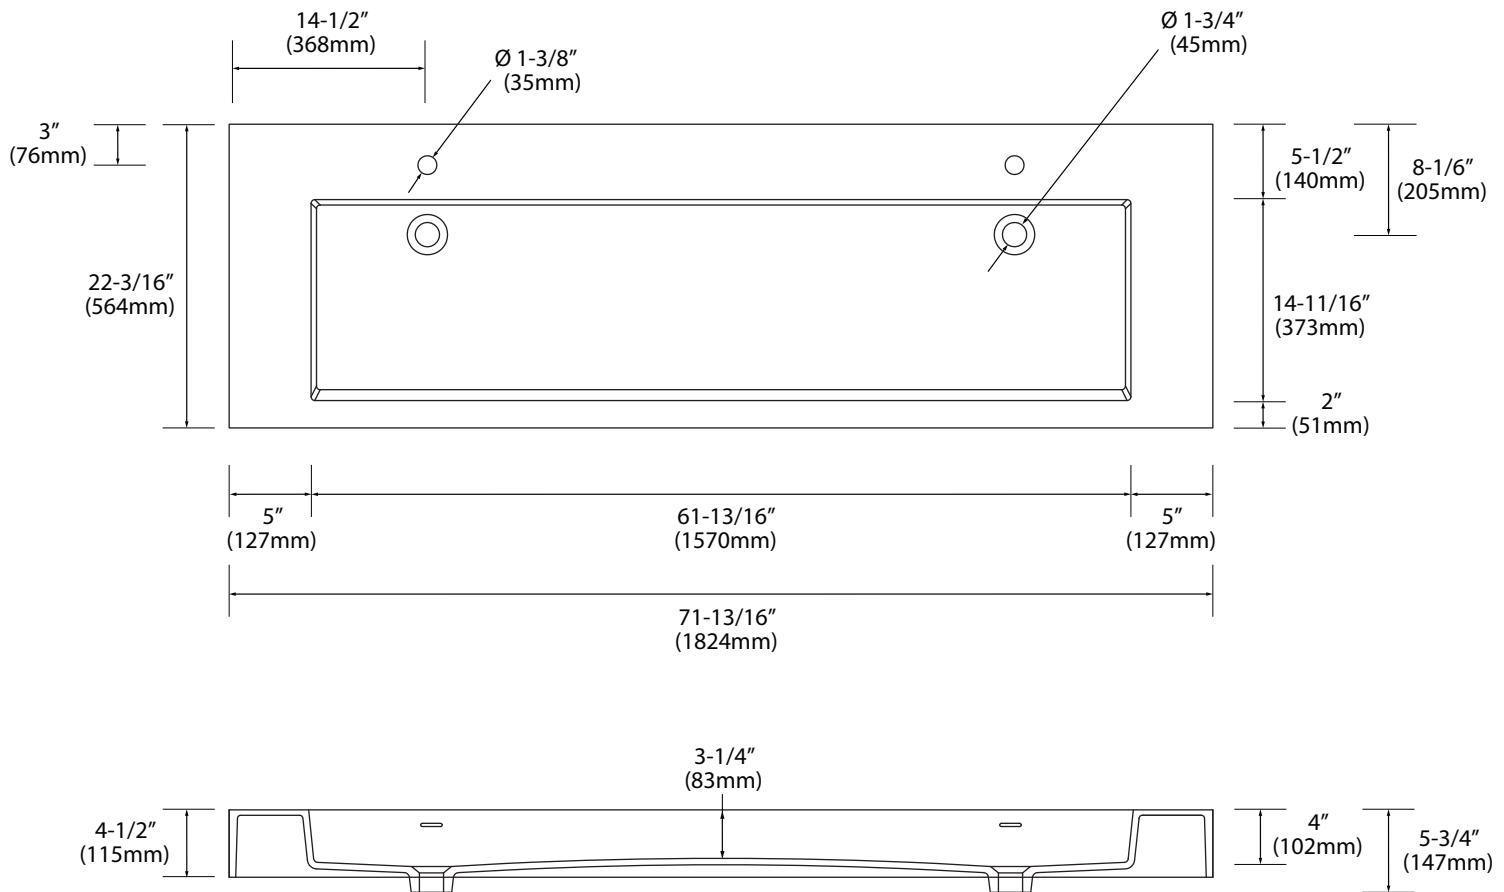

X-Stone Trough Sink - 72" Double Bowl

Specification & Installation Guide

Features

- X-Stone Trough sink 72" double bowl
- Size: 71-13/16"(1824mm)L x 22-3/16"(564mm)W x 4-1/2"(115mm)H
- Material: Solid Surface
- With overflow
- 4"H backsplash & sidesplash: Optional
- Single faucet: XTU2245-72-210-WH (shown)
- 8" widespread: XTU2245-72-230-WH
- No faucet hole: XTU2245-72-200-WH
- Packaging Dimensions: 75" x 25" x 7-1/2"
- Gross Weight: 106 lbs / 48 kgs.

Finish

- Glossy White

Compliance: CSA B45.5-11/IAPMO Z124-11

For clarification, please contact Madeli Customer Care at (800)-819-6988 or (305)-718-8817 Ext. 1 or service@madeli.com

All dimensions are approximate and subject to standard tolerance. Specifications subject to change without prior notice.