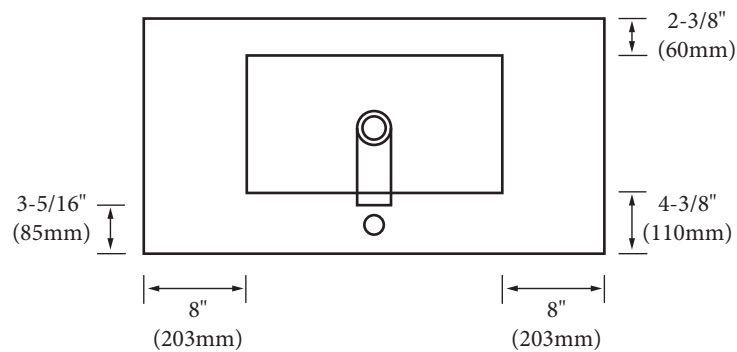

Ceramic Semi-Recessed Bathroom Sink

Specification & Installation Guide

For clarification, please contact Madeli Customer Care at (800)-819-6988 or (305)-718-8817 Ext. 1

All dimensions are approximate and subject to standard tolerance. Specifications subject to change without prior notice.