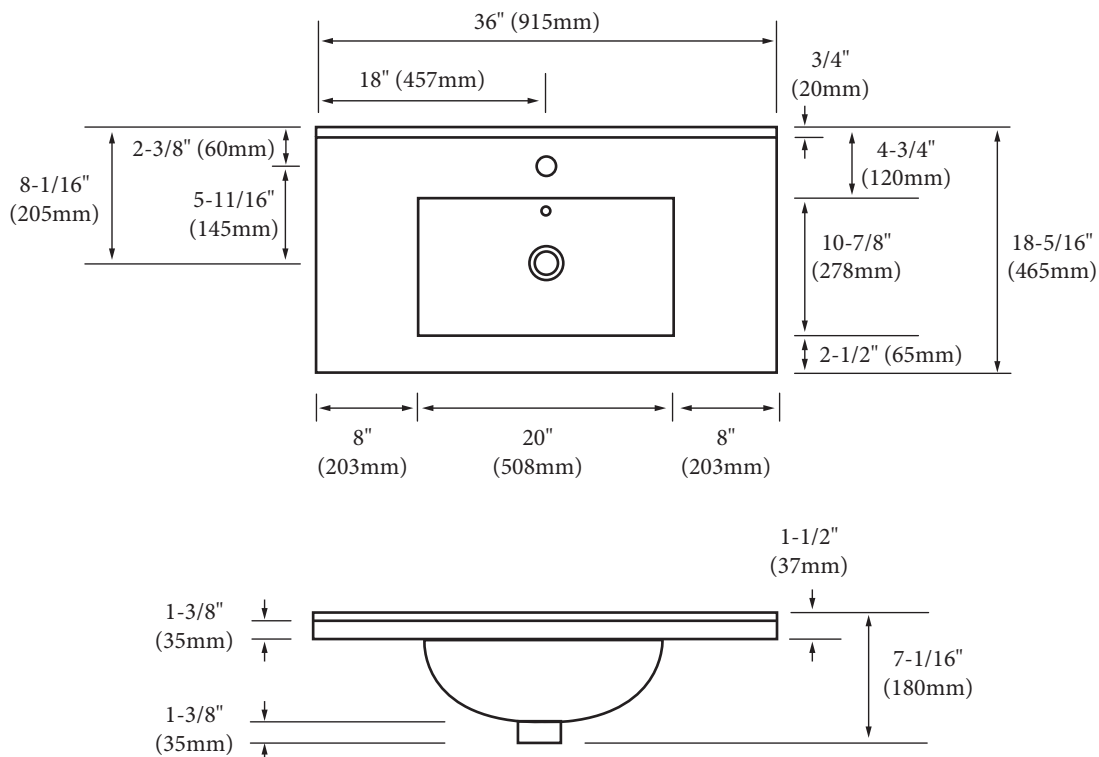

INSTALLATION

Follow the installation guide to install this product. Lavatory will comply with ADA when installed per section 606 Lavatories and Sinks of the 2012 ADA standards for Accessible Design. For the under-mount installation, countertop thickness cannot be over 1" (25 mm) for ADA compliance.