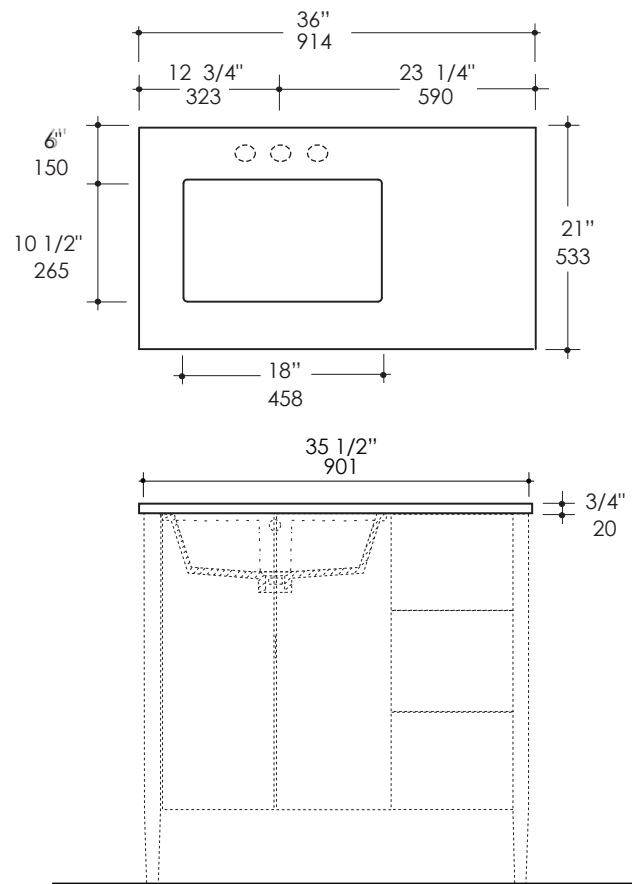

### Faucet Hole Options:

- 00 - None
- 01 - One - centered behind the lavatory
- 02 - Two, center and right - centered behind the lavatory
- 03 - Three in 8" spread - centered behind the lavatory

#### Notes:

Drawings provided herein are meant to give the user an idea of the product and are not made to scale. The size in inches is rounded up to the nearest 1/16". Slight variances can often occur with porcelain and woodwork. Therefore, LACAVA will not be held responsible for any cutouts, countertops, or furniture made without the actual product or template from LACAVA. Differences in color, grain, appearance and texture are inherent in all natural woodwork, and should be expected. Variances in these qualities are not deemed manufacturing defects, and will not be accepted as valid reasons to return or exchange any LACAVA woodwork. Plumbing specifications are only a guideline and may need to be altered based on the application. Product specifications are not binding to the manufacturer and can be changed without notice at any time. Please refer to your shipment for product final sizes.