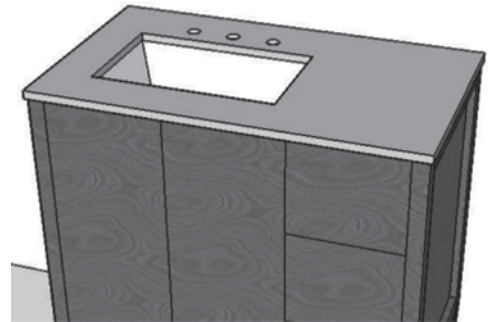

LUNAROSSA Countertop Item # Z503LT, Z503RT

Features:

- -Countertop for Vanity #Z503LT and #Z503RT with a cut-out for sink #5062UN
- -Available in Stone, Quartz and Solid Surface

Options:

- -Item #Z503LT: sink on the left, pairs with vanity #Z503L
- -Item #Z503RT: sink on the right, pairs with vanity #Z503R

Recommended Accesories:

- -Item #Z503L free-standing vanity with sink on the left
- -Item #Z503R free-standing vanity with sink on the right
- -Item #5062UN : Under-counter porcelain washbasin with overflow

Faucet Hole Options:

- 00 - None
- 01 - One - centered behind the lavatory
- 02 - Two, center and right - centered behind the lavatory
- 03 - Three in 8" spread - centered behind the lavatory

Finish Options:

STONE

- WH -Bianco
- LN - Linac
- SL - Athens
- BN - Storm

QUARTZ

- PR - Puro
- FS - Fossil
- AH - Ash
- CA - Crema

SOLID SURFACE

- SW - Snow
- NN - Linen