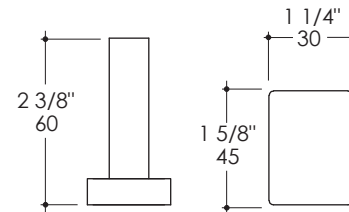

Flash Robe Hook Item #L213S

Features:

- Wall-mount robe hook
- Plated brass construction
- Includes mounting hardware

Finish Options:

- CR - Polished Chrome
- PN - Polished Nickel
- NI - Brushed Nickel
- BG - Brushed Gold
- 44 - Matte Black

Product Specifications:

Notes:

Drawings provided herein are meant to give the user an idea of the product and are not made to scale. The size in inches is rounded up to the nearest 1/16".

LACAVA is committed to the highest level of customer service. Please feel free to contact us at 1-888-522-2823 (toll free) or by email at info@lacava.com for technical assistance or any general inquiries.