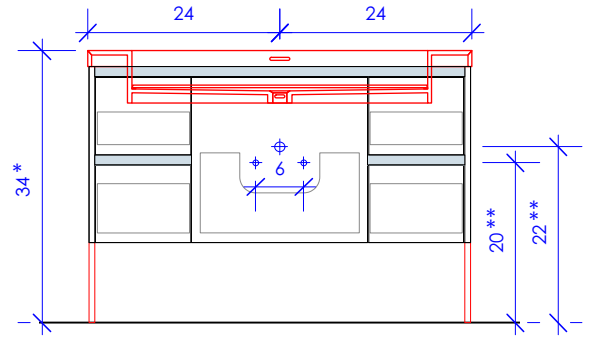

## KUBISTA

KUB-W-48

SUGGESTED PLUMBING LOCATION WHEN USED WITH H264BT

\* Recommended installation height  
\*\* Recommended plumbing location