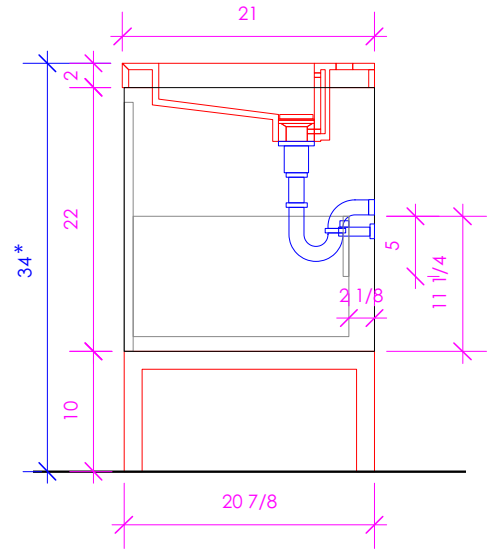

## KUBISTA

KUB-W-48

SUGGESTED PLUMBING LOCATION WHEN USED WITH H264BT

\* Recommended installation height  
\*\* Recommended plumbing location