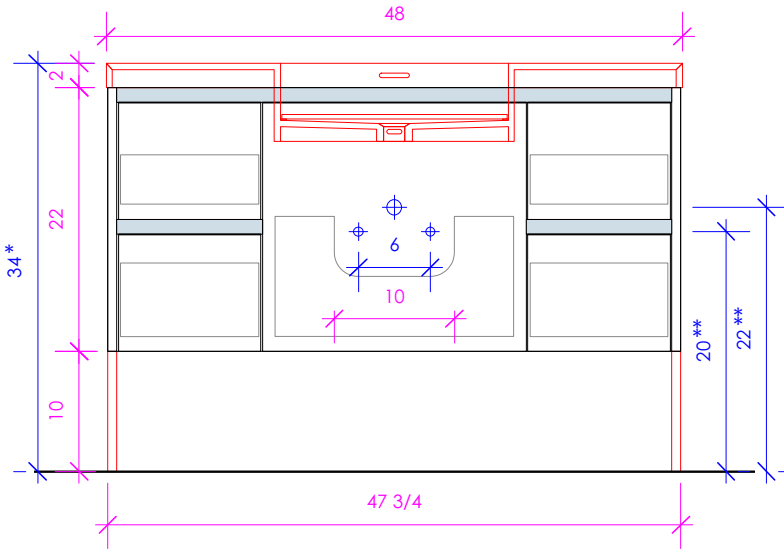

## KUBISTA

KUB-W-48

SUGGESTED PLUMBING LOCATION WHEN USED WITH H264BT

\* Recommended installation height  
\*\* Recommended plumbing location