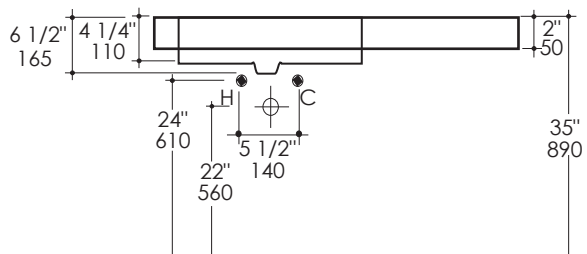

KUBISTA Lavatory

Item: H263LT, H263RT, H263T

Features:

- Solid surface lavatory with overflow
- Solid surface drain cover
- Vanity-top or self-rimming installation
- Faucet hole(s) diameter: 1 3/8"
- Material is heat, stain, scratch, chemical, and impact resistant
- American grid drain with overflow is recommended (i.e. 7100-18OF)
- Third party certified to meet and exceed the following standards/codes:
 - CSA B45.5-11/Z124-2011
 - CMR 248 (Mass. Code of Approval)

Finish Options:

- 001G - Gloss White
- 001M - Matte White

Faucet Hole Options:

- 00 - None
- 01 - One centered over drain
- 02 - Two, center and right
- 03 - Three in 8" spread (centered over drain)

Bowl Options:

- H263LT - Bowl on the left (shown)
- H263RT - Bowl on the right
- H263T - Bowl in the center

Product Specifications:

Notes:

Drawings provided herein are meant to give the user an idea of the product and are not made to scale. The size in inches is rounded up to the nearest 1/16". Slight variances can often occur with porcelain, solid surface and woodwork. Therefore, LACAVA will not be held responsible for any cutouts, countertops, or furniture made without the actual product or template from LACAVA. Plumbing specifications are only a guideline and may need to be altered based on the application. Product specifications are not binding to the manufacturer and can be changed without notice at any time. Please refer to your shipment for product final sizes.