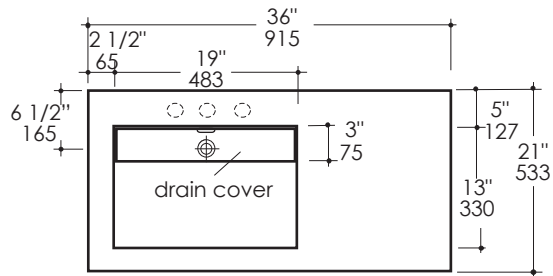

KUBISTA Lavatory

Item: H263LT, H263RT, H263T

Features:

- Solid surface lavatory with overflow
- Solid surface drain cover
- Vanity-top or self-rimming installation
- Faucet hole(s) diameter: 1 3/8"
- Material is heat, stain, scratch, chemical, and impact resistant
- American grid drain with overflow is recommended (i.e. 7100-18OF)
- Third party certified to meet and exceed the following standards/codes:
 - CSA B45.5-11/Z124-2011
 - CMR 248 (Mass. Code of Approval)

Finish Options:

- 001G - Gloss White
- 001M - Matte White

Faucet Hole Options:

- 00 - None
- 01 - One centered over drain
- 02 - Two, center and right
- 03 - Three in 8" spread (centered over drain)

Bowl Options:

- H263LT - Bowl on the left (shown)
- H263RT - Bowl on the right
- H263T - Bowl in the center

Product Specifications:

Notes:

Drawings provided herein are meant to give the user an idea of the product and are not made to scale. The size in inches is rounded up to the nearest 1/16". Slight variances can often occur with porcelain, solid surface and woodwork. Therefore, LACAVA will not be held responsible for any cutouts, countertops, or furniture made without the actual product or template from LACAVA. Plumbing specifications are only a guideline and may need to be altered based on the application. Product specifications are not binding to the manufacturer and can be changed without notice at any time. Please refer to your shipment for product final sizes.