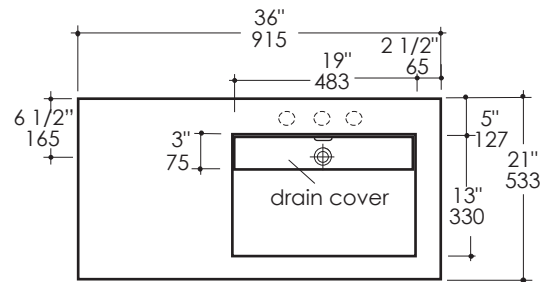

KUBISTA Lavatory

Item: H263LT, H263RT, H263T

Features:

- Solid surface lavatory with overflow
- Solid surface drain cover
- Vanity-top or self-rimming installation
- Faucet hole(s) diameter: 1 3/8"
- Material is heat, stain, scratch, chemical, and impact resistant
- American grid drain with overflow is recommended (i.e. 7100-18OF)
- Third party certified to meet and exceed the following standards/codes:
 - CSA B45.5-11/Z124-2011
 - CMR 248 (Mass. Code of Approval)

Finish Options:

- 001G - Gloss White
- 001M - Matte White

Faucet Hole Options:

- 00 - None
- 01 - One centered over drain
- 02 - Two, center and right
- 03 - Three in 8" spread (centered over drain)

Bowl Options:

- H263LT - Bowl on the left (shown)
- H263RT - Bowl on the right
- H263T - Bowl in the center

Product Specifications:

Notes:

Drawings provided herein are meant to give the user an idea of the product and are not made to scale. The size in inches is rounded up to the nearest 1/16". Slight variances can often occur with porcelain, solid surface and woodwork. Therefore, LACAVA will not be held responsible for any cutouts, countertops, or furniture made without the actual product or template from LACAVA. Plumbing specifications are only a guideline and may need to be altered based on the application. Product specifications are not binding to the manufacturer and can be changed without notice at any time. Please refer to your shipment for product final sizes.