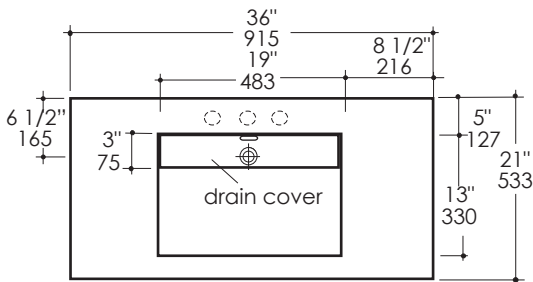

KUBISTA Lavatory

Item: H263LT, H263RT, H263T

Features:

- Solid surface lavatory with overflow
- Solid surface drain cover
- Vanity-top or self-rimming installation
- Faucet hole(s) diameter: 1 3/8"
- Material is heat, stain, scratch, chemical, and impact resistant
- American grid drain with overflow is recommended (i.e. 7100-18OF)
- Third party certified to meet and exceed the following standards/codes:
 - CSA B45.5-11/Z124-2011
 - CMR 248 (Mass. Code of Approval)

Finish Options:

- 001G - Gloss White
- 001M - Matte White

Faucet Hole Options:

- 00 - None
- 01 - One centered over drain
- 02 - Two, center and right
- 03 - Three in 8" spread (centered over drain)

Bowl Options:

- H263LT - Bowl on the left (shown)
- H263RT - Bowl on the right
- H263T - Bowl in the center

Product Specifications:

Notes:

Drawings provided herein are meant to give the user an idea of the product and are not made to scale. The size in inches is rounded up to the nearest 1/16". Slight variances can often occur with porcelain, solid surface and woodwork. Therefore, LACAVA will not be held responsible for any cutouts, countertops, or furniture made without the actual product or template from LACAVA. Plumbing specifications are only a guideline and may need to be altered based on the application. Product specifications are not binding to the manufacturer and can be changed without notice at any time. Please refer to your shipment for product final sizes.