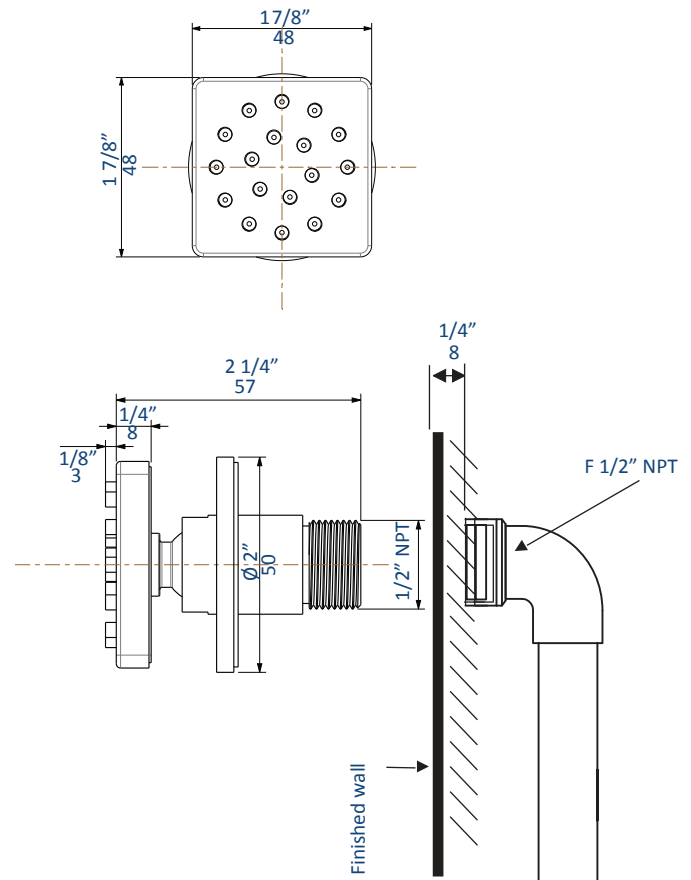

Features:

- Wall-mounted square body spray with escutcheon
- Fixed jet
- Weight: 1.1 lbs
- Flow rate 1.7 GPM at 43.5 psi

Finish Options:

- CR - Polished Chrome
- NI - Brushed Nickel
- PN - Polished Nickel
- BG - Brushed Gold
- 44 - Matte Black

Codes + Standards:

- Meets and exceeds applicable national codes

Recommended Accessories:

- Item # 14PB1.L.S: Built-in pressure balancing mixer with lever handle

LACAVA reserves the right to revise any dimension or information in this sheet without notice. Dimensions are nominal and may vary within an industry accepted tolerance of 1/4". Drawings provided herein are meant to give the user an idea of the product and are not made to scale. Location of plumbing is meant for reference, your specific application may vary.