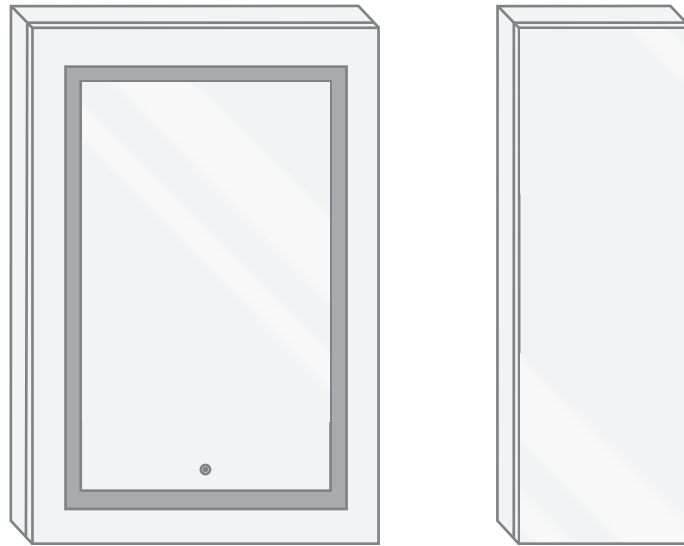

CABINET CONFIGURATION

- Included models in this configuration:
  Cabinet 1 = 2436L Cabinet 2 = 1236R