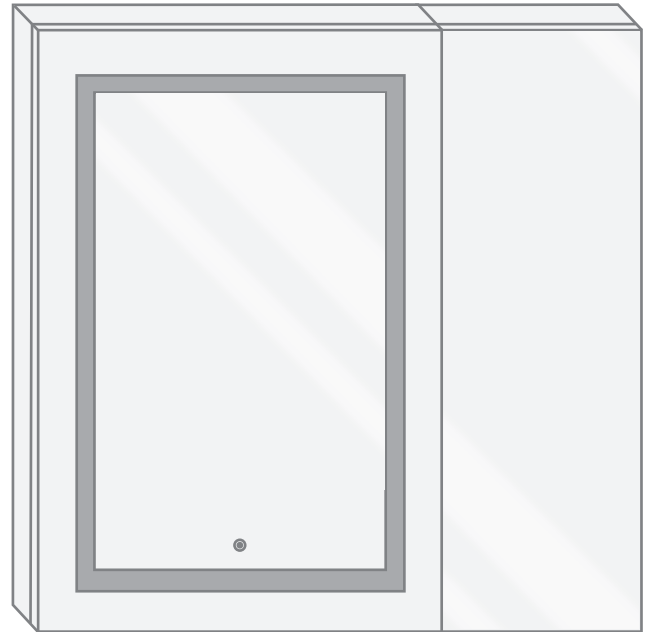

Outlet

- Performance Requirements: Contains the required Supervisory Circuit with the Auto-Monitoring Function as noted by UL 1310
- Input Voltage: Min 112Vac, Nom 125Vac, Max 137Vac
- Frequency: 60Hz
- Front Receptacle Current: 102-132VAC Nominal 15A
- USB Output Current: 5VDC Nominal 4A