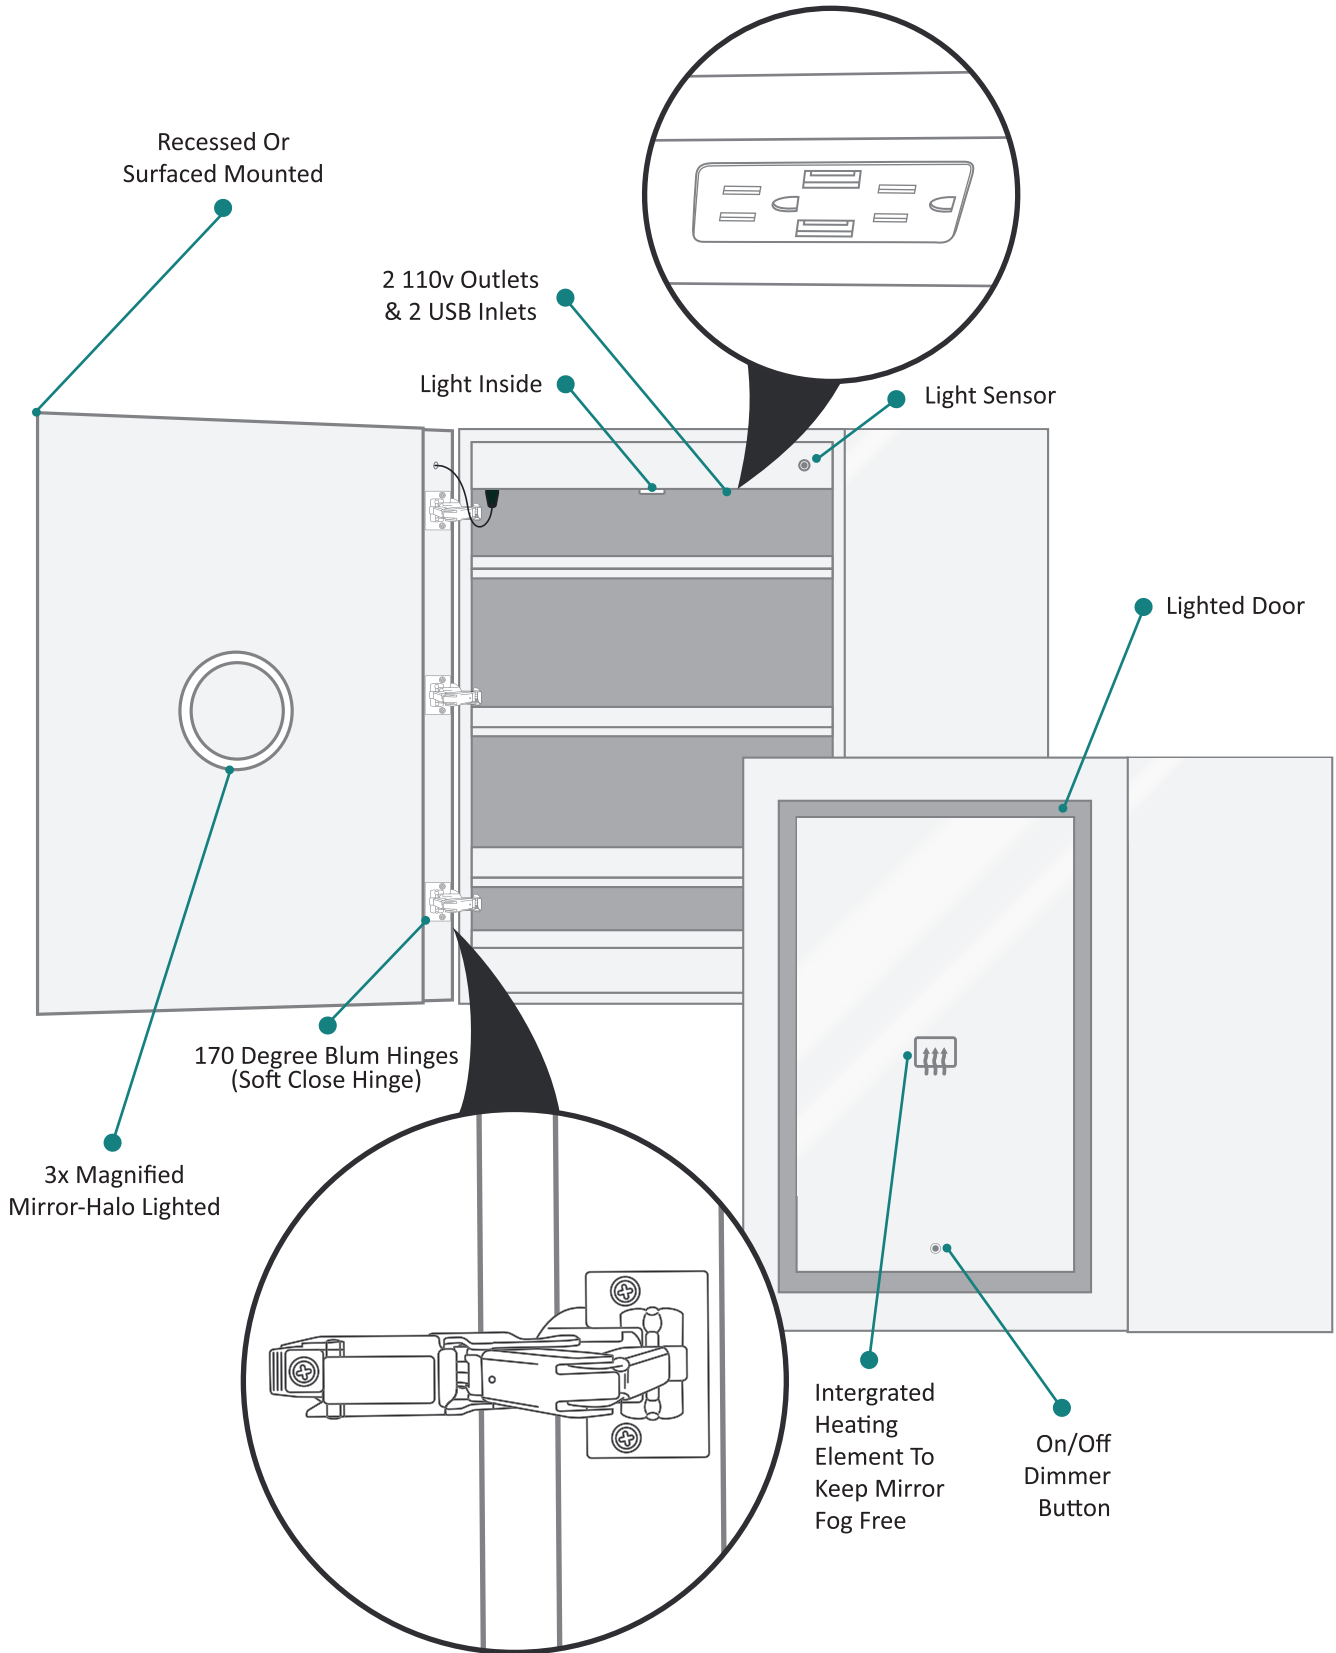

SVANGE 3636L Wall Mirror - Specification Sheet