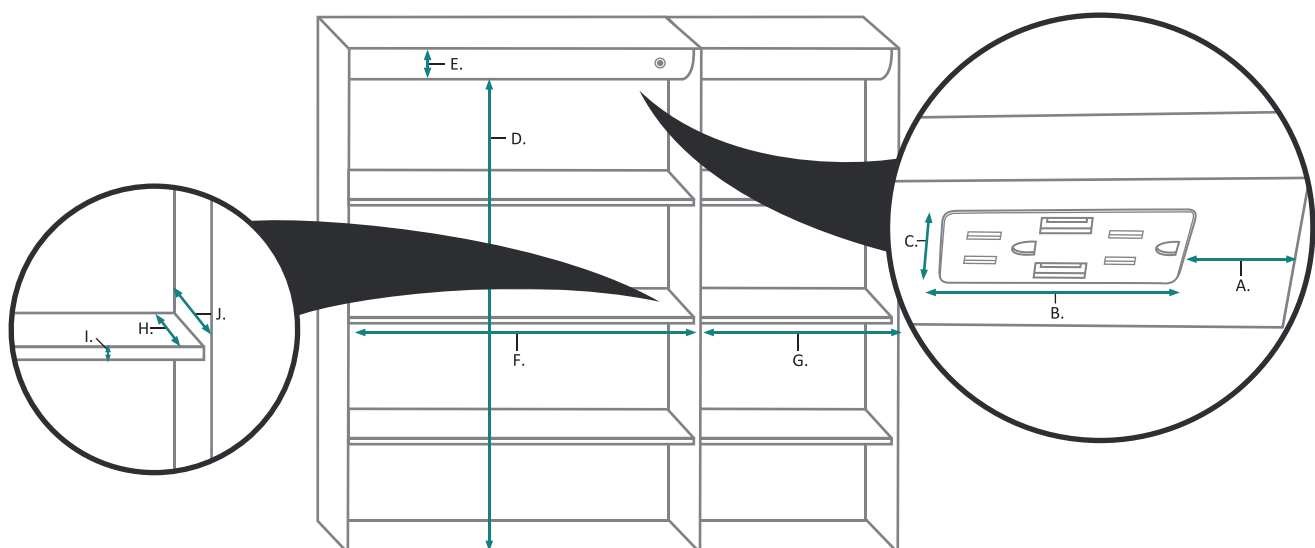

INTERIOR CABINET

MODEL	A	B	C	D	E	F	G	H	I	J
SVANGE3636L	3-3/4	5-5/8	1-1/4	32	2-1/4	22-1/4	10-1/4	2-3/8	3/8	3-5/8

These measurements are for reference, for best results we suggest you measure actual product as small variations in size are possible