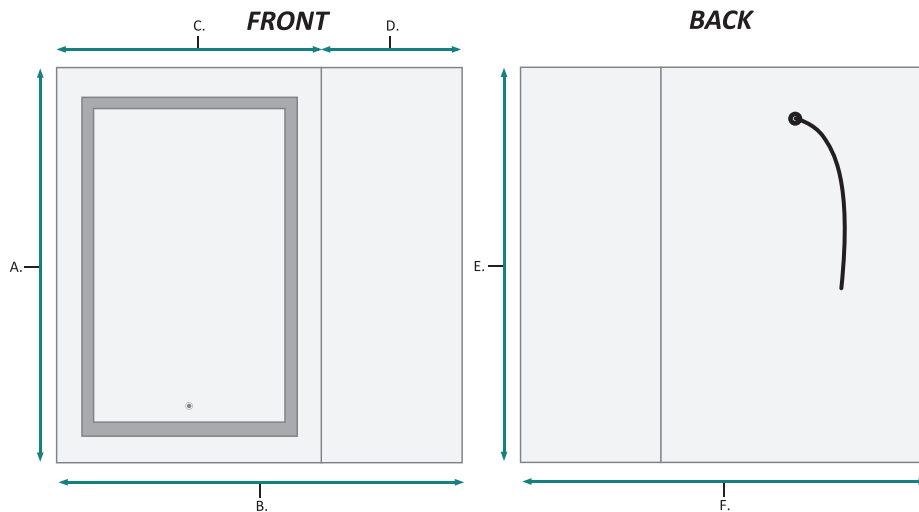

SVANGE 3636L Wall Mirror - Specification Sheet

SURFACE MOUNT

FRONT & BACKS

MODEL	A	B	C	D	E	F
SVANGE3636L	36	36-1/8	24	12	36	36-1/8

These measurements are for reference, for best results we suggest you measure actual product as small variations in size are possible