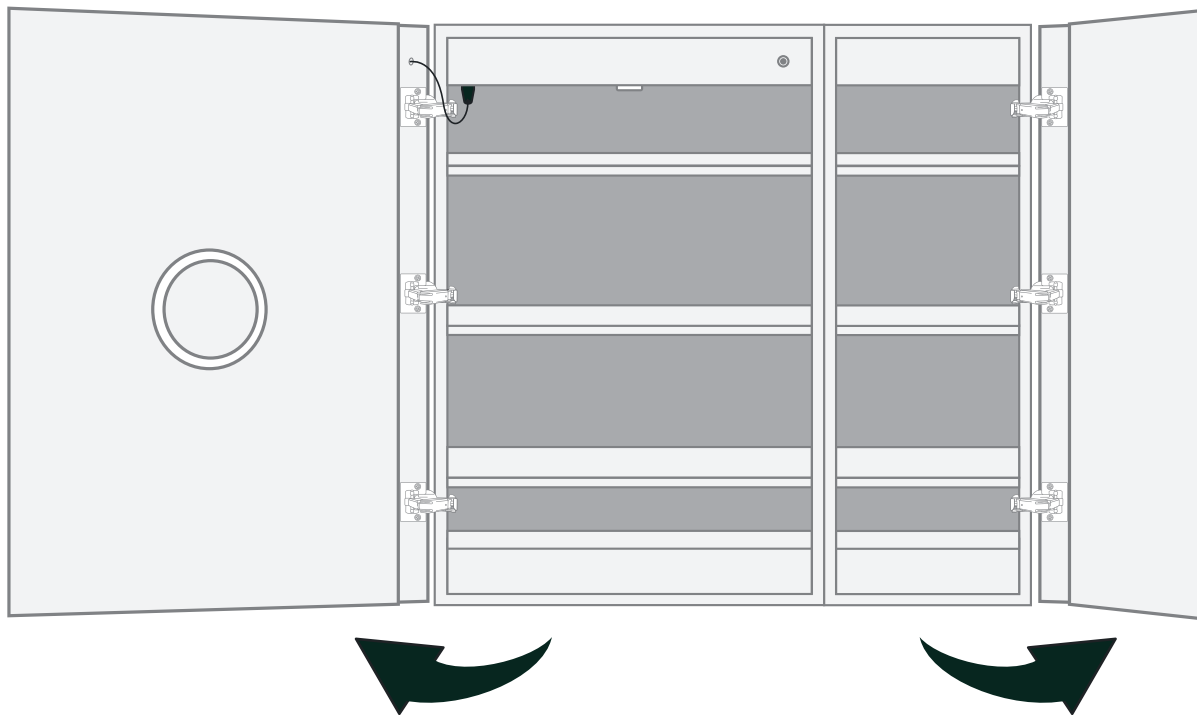

CABINET CONFIGURATION

- Included models in this configuration:
  Cabinet 1 = 2436L Cabinet 2 = 1236R