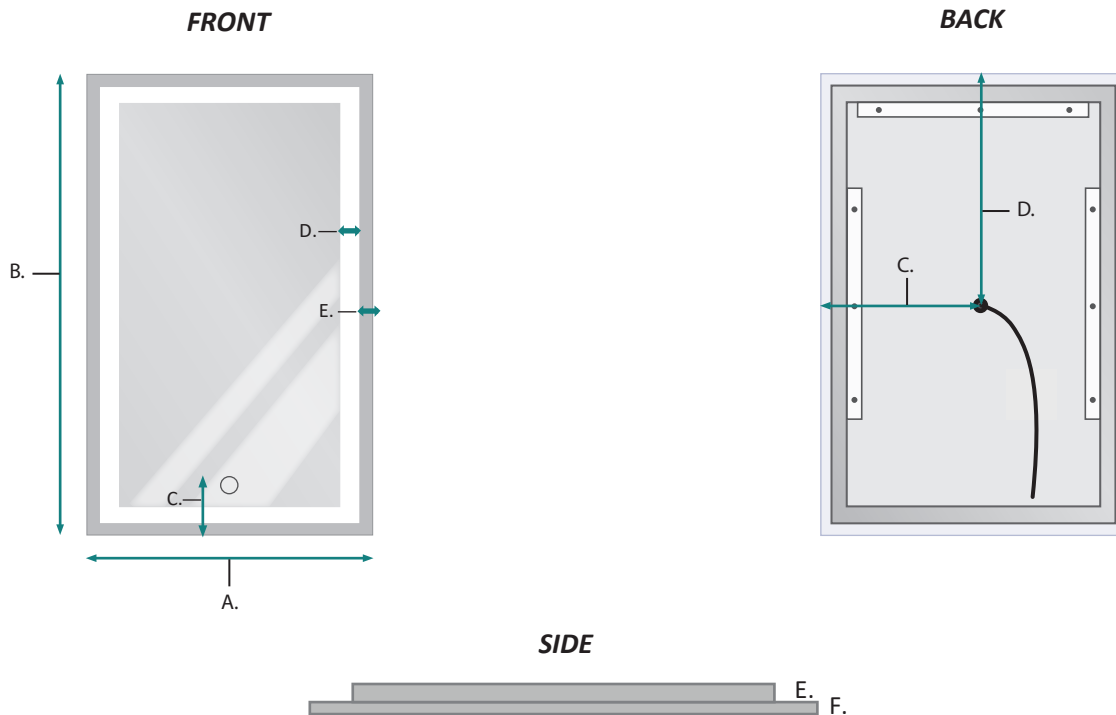

## Dimensions

- Height: 36"
- Width: 24"
- Depth: 1-9/16"