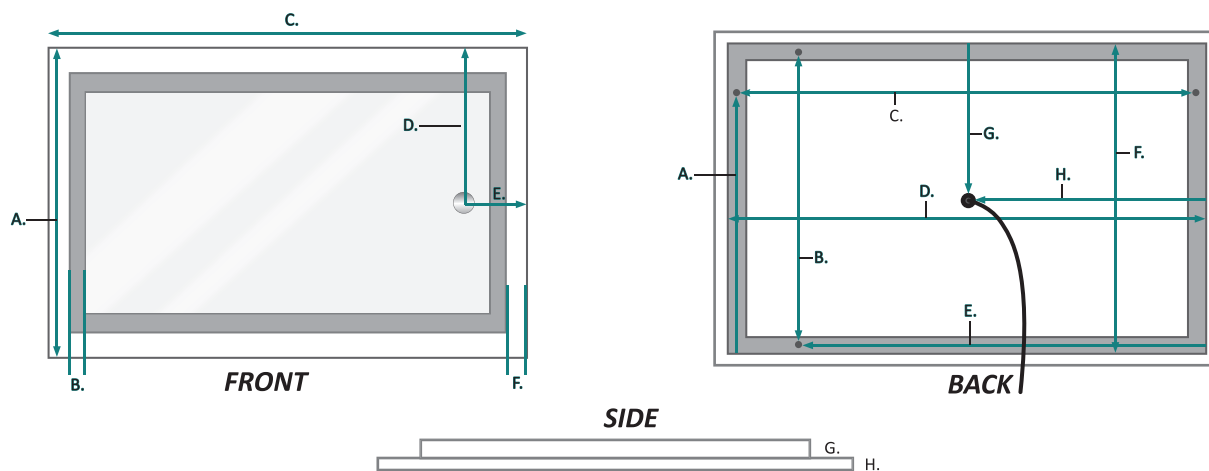

## Dimensions

- Height: 18"
- Width: 30"
- Depth: 1-9/16"