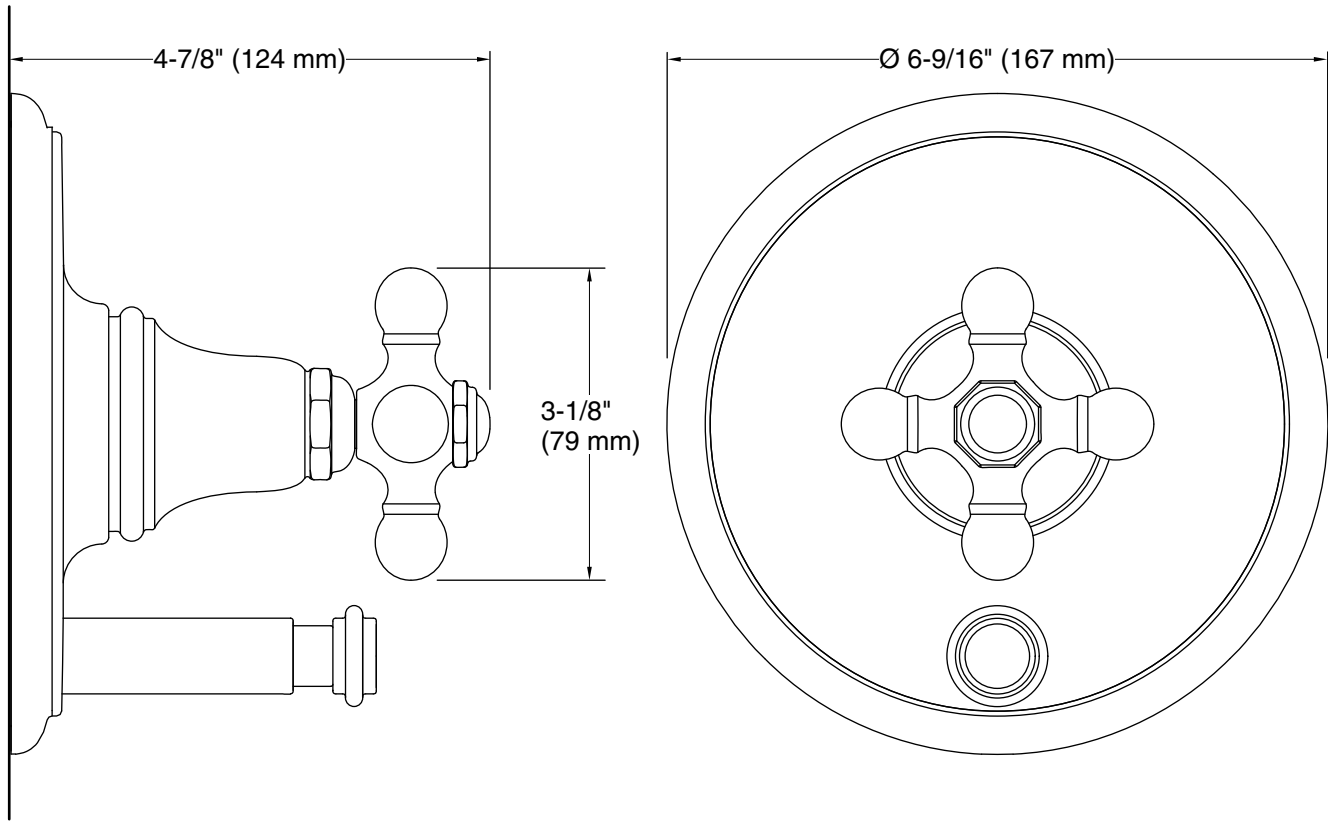

Technical Information

All product dimensions are nominal.

Drain included: No

Notes

Install this product according to the installation instructions.

ADA compliant when installed to the specific requirements of these regulations.