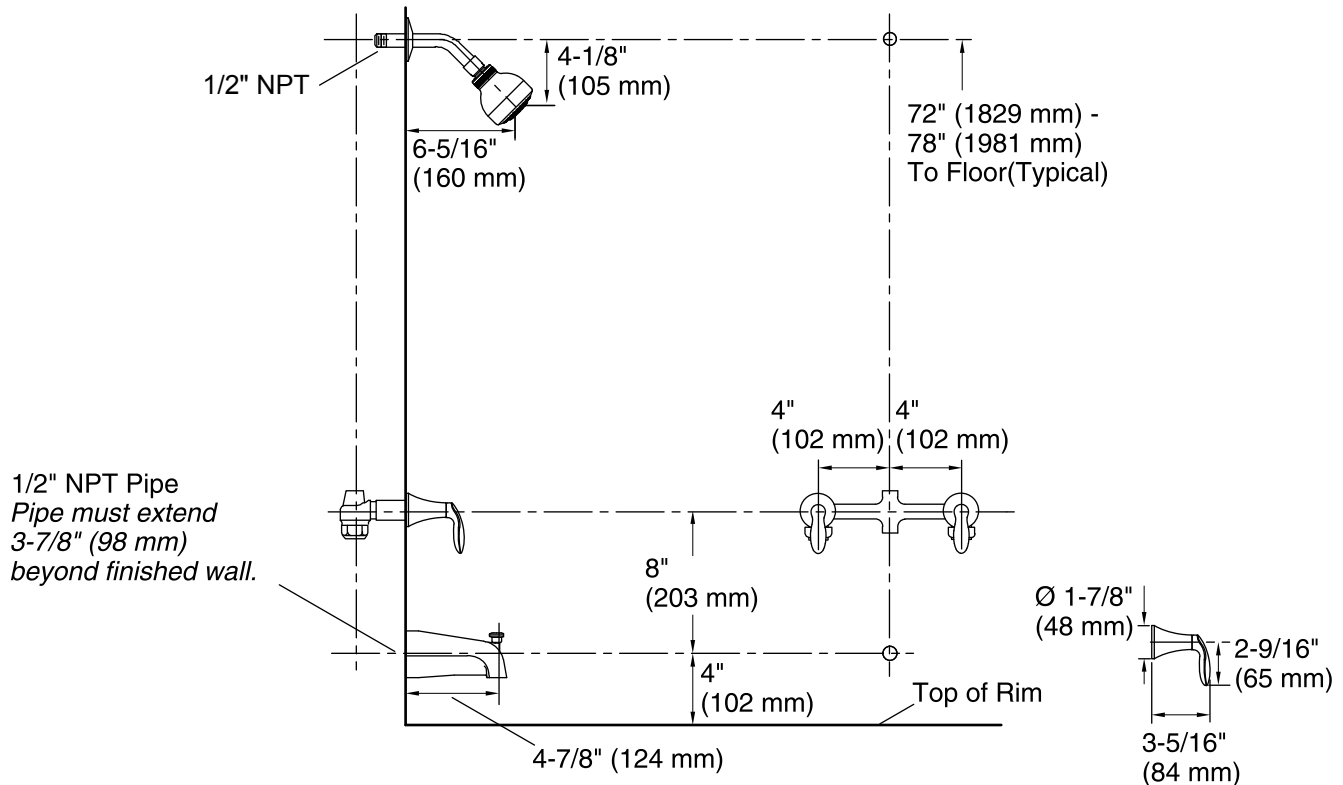

### Features

- Premium construction ensures durability and reliability
- 4-7/8" (124 mm) diverter spout with NPT connection
- Reversible 1/2" quarter-turn washerless ceramic disc valves
- Lever handles
- Includes showerhead, arm and flange

### Technical Information

All product dimensions are nominal.