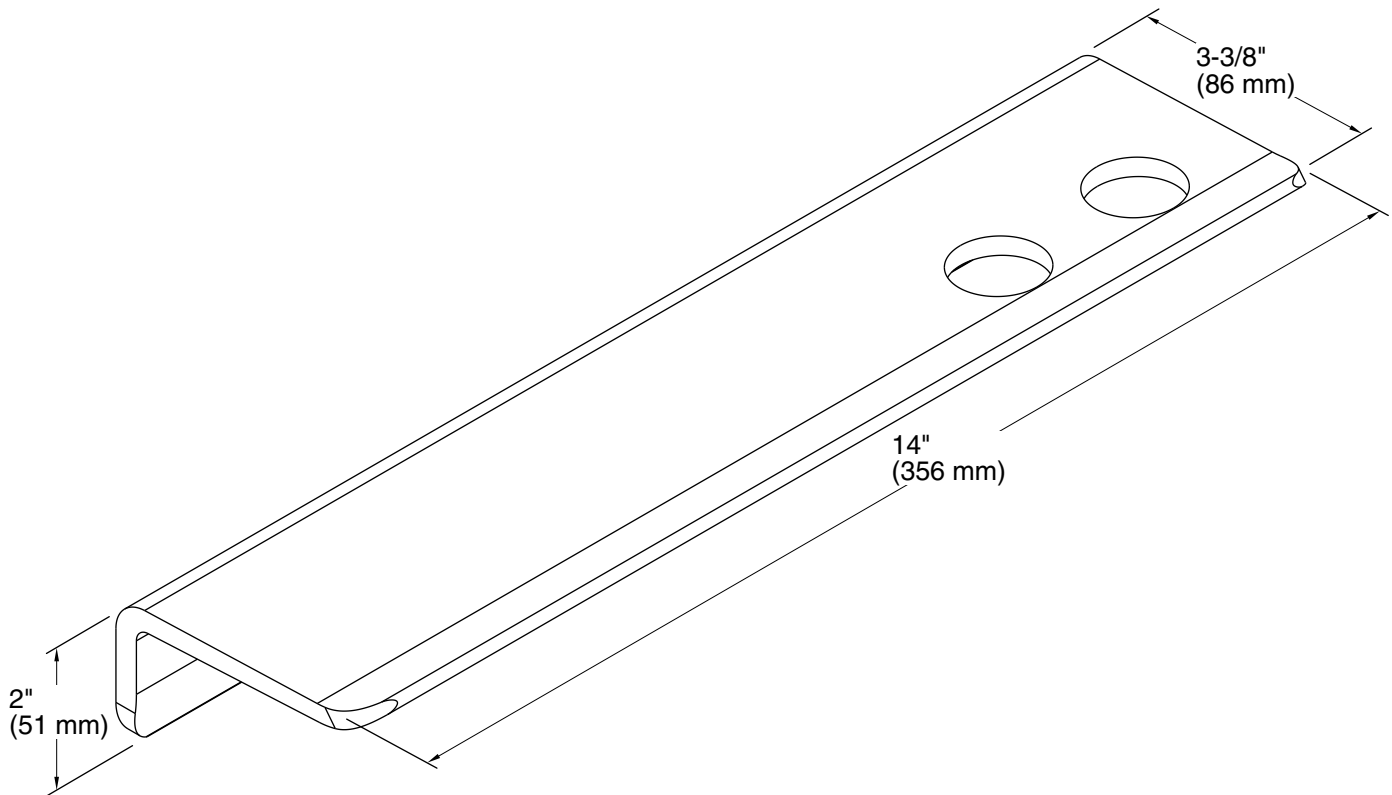

Technical Information

All product dimensions are nominal.

Material: Anodized Aluminum

Notes

Install this product according to the installation guide.

Requires 2x4 backing to be installed.