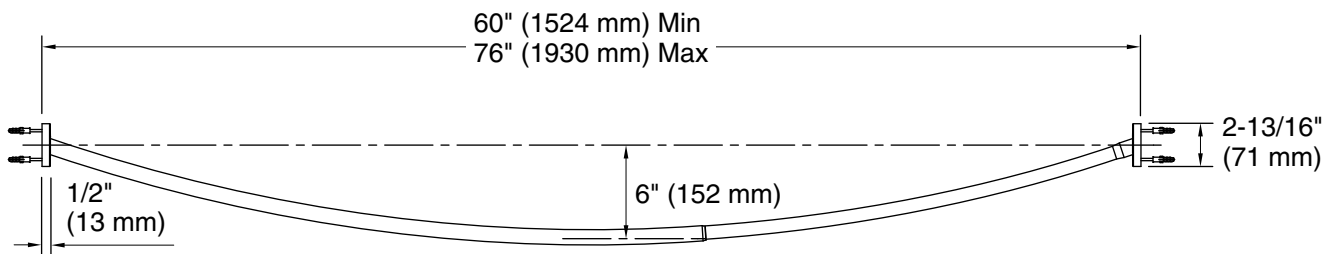

Technical Information

All product dimensions are nominal.

Installation Type: Wall-mount

Material: Stainless Steel

Notes

Install this product according to the installation guide.

CAUTION: Risk of personal injury. Do not install these products in any area where they are likely to be used inadvertently as a grab bar or support bar. These products are not designed or intended for use as a grab bar or support bar.