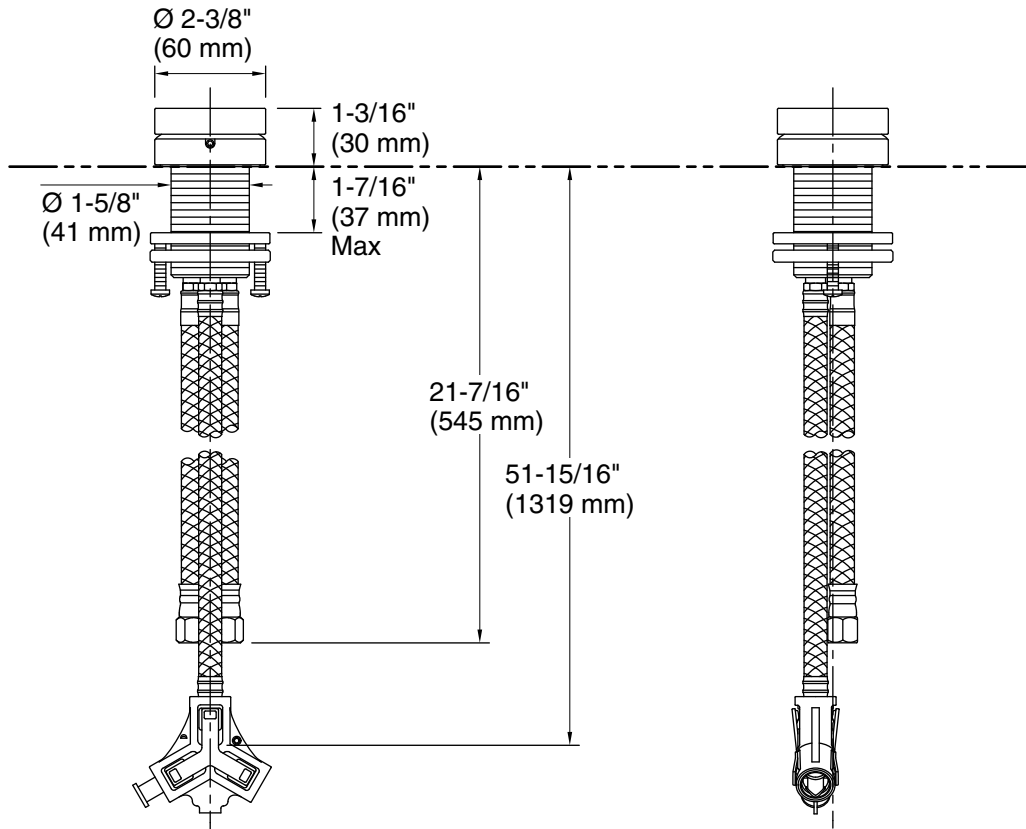

Technical Information

All product dimensions are nominal.

Drain included: No

Notes

Install this product according to the installation instructions.

ADA, OBC, CSA B651 compliant when installed to the specific requirements of these regulations.