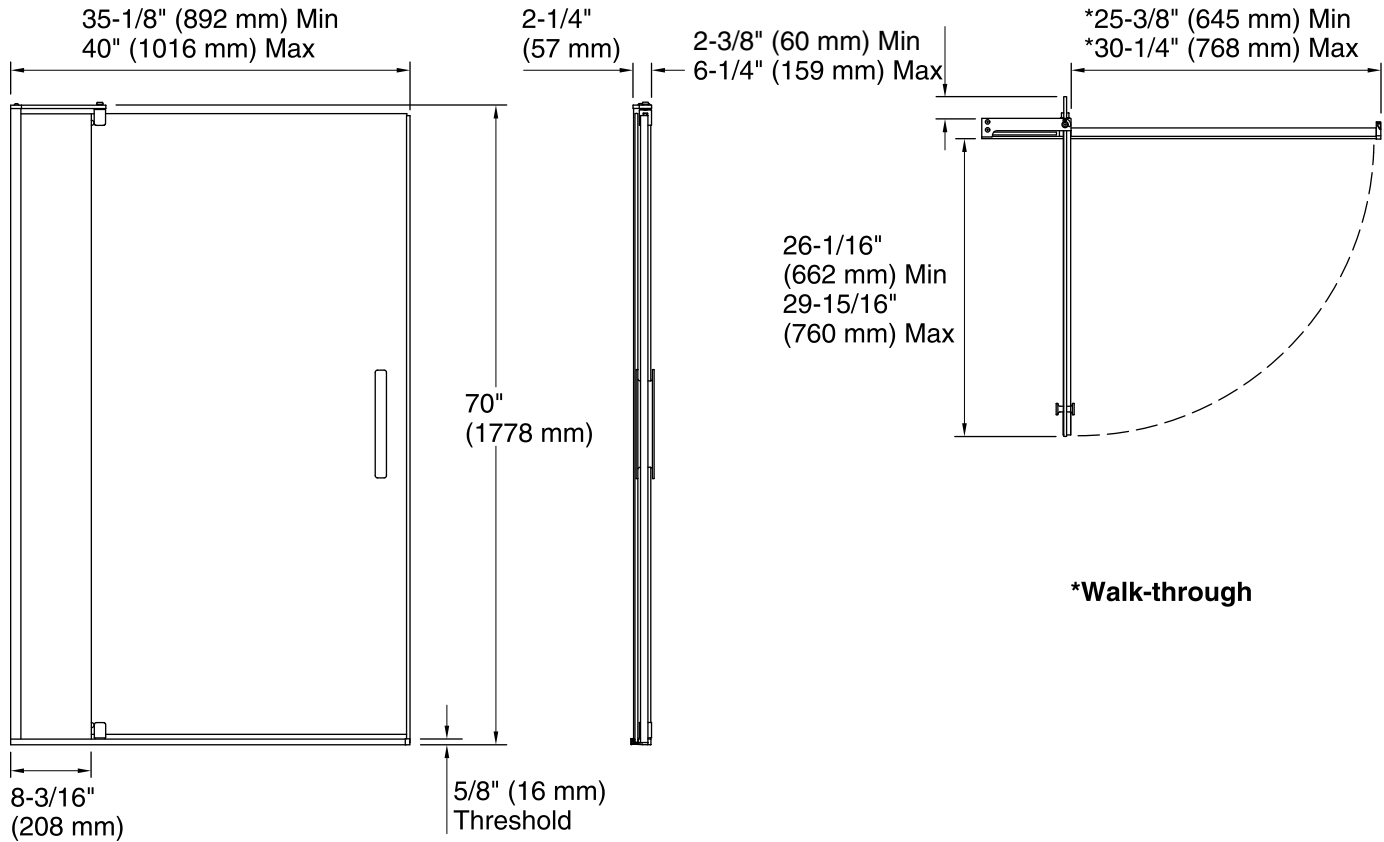

Technology

- Frameless, 5/16-inch-thick Crystal Clear tempered glass.
- Self-closing mechanism offers superior feel and security against water leakage.
- Vertical handle complements the contemporary style.
- Ultra-low threshold creates easy entry and exit to the showering space.
- CleanCoat® nanotechnology helps prevent bacteria, mildew and water stains on your glass, making it easy to clean and looking new.
- Out-of-plumb adjustability for simpler installation.
- Can be installed to open to the left or right.
- Maximum width adjustability.

Technical Information

All product dimensions are nominal.

Installation type:	For shower base installation
Opening style:	Pivot
Opening Width - Min:	35-1/8" (892 mm)
Opening Width - Max:	40" (1016 mm)
Walk-through - Min:	25-3/8" (644 mm)
Walk-through - Max:	30-1/4" (768 mm)
Glass thickness:	5/16" (8 mm)
Glass coating:	CleanCoat®

Notes

Install this product according to the installation guide.

Strike jamb is made of clear plastic and may not cover existing shower door holes.

NOTICE: The vertical opening should be a minimum of 74" (1880 mm) to allow clearance for installation.