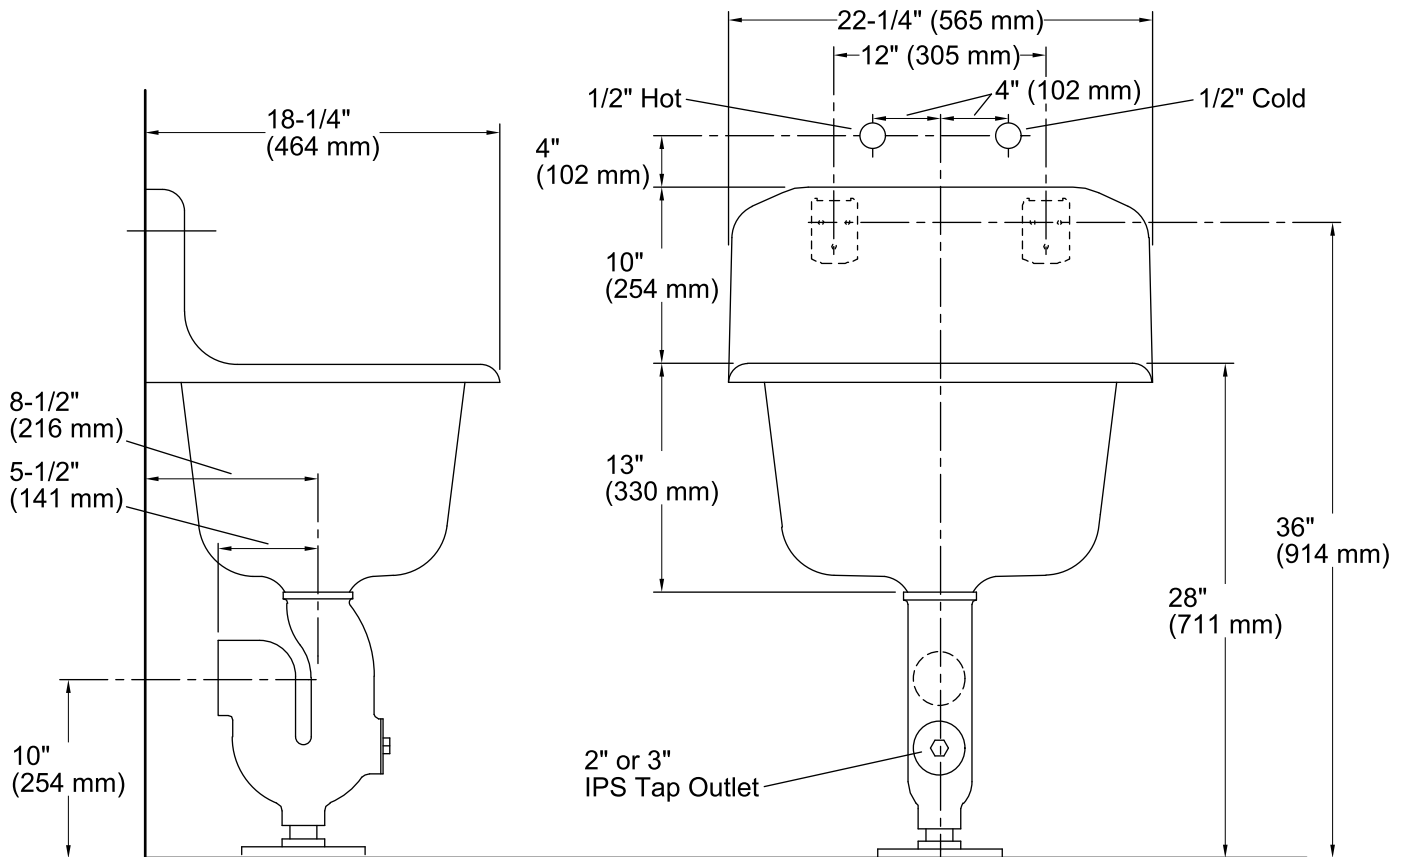

## Features

- 22-1/4"L x 18-1/4"W
- Blank back
- Constructed KOHLER® Cast Iron
- Includes rim guard for added durability
- KOHLER finishes resist corrosion and tarnishing, exceeding industry durability standards two times
- The bottom of the sink is an unpainted, ground-coat surface.

### Technical Information

All product dimensions are nominal.

Bowl configuration:	Single
Installation:	Top-mount
Bowl area (Only):	Length: 18" (457 mm) Width: 14" (356 mm) Water depth: 12" (305 mm)
Drain hole:	3-1/8" (80 mm)