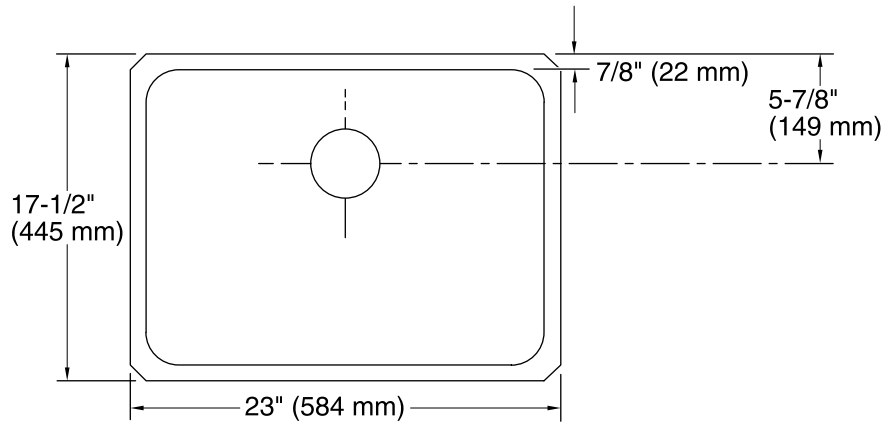

* Allow clearance around sink rim for clip attachment.