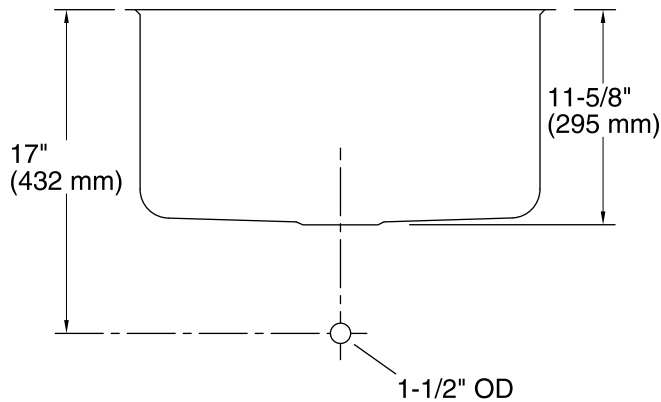

Technical Information

All product dimensions are nominal.

Installation: Under-mount
Min. base cabinet width: 27" (686 mm)

Bowl area (Only): Length: 21-1/4" (540 mm)
Width: 15-3/4" (400 mm)
Bowl depth: 11-5/16" (287 mm)
Water depth: 11-5/16" (287 mm)

Template: 113193-7, required, included

Notes

Install this product according to the installation instructions.