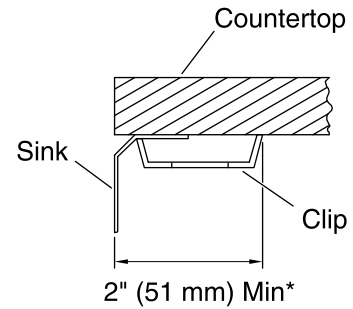

* Allow clearance around sink rim for clip attachment.