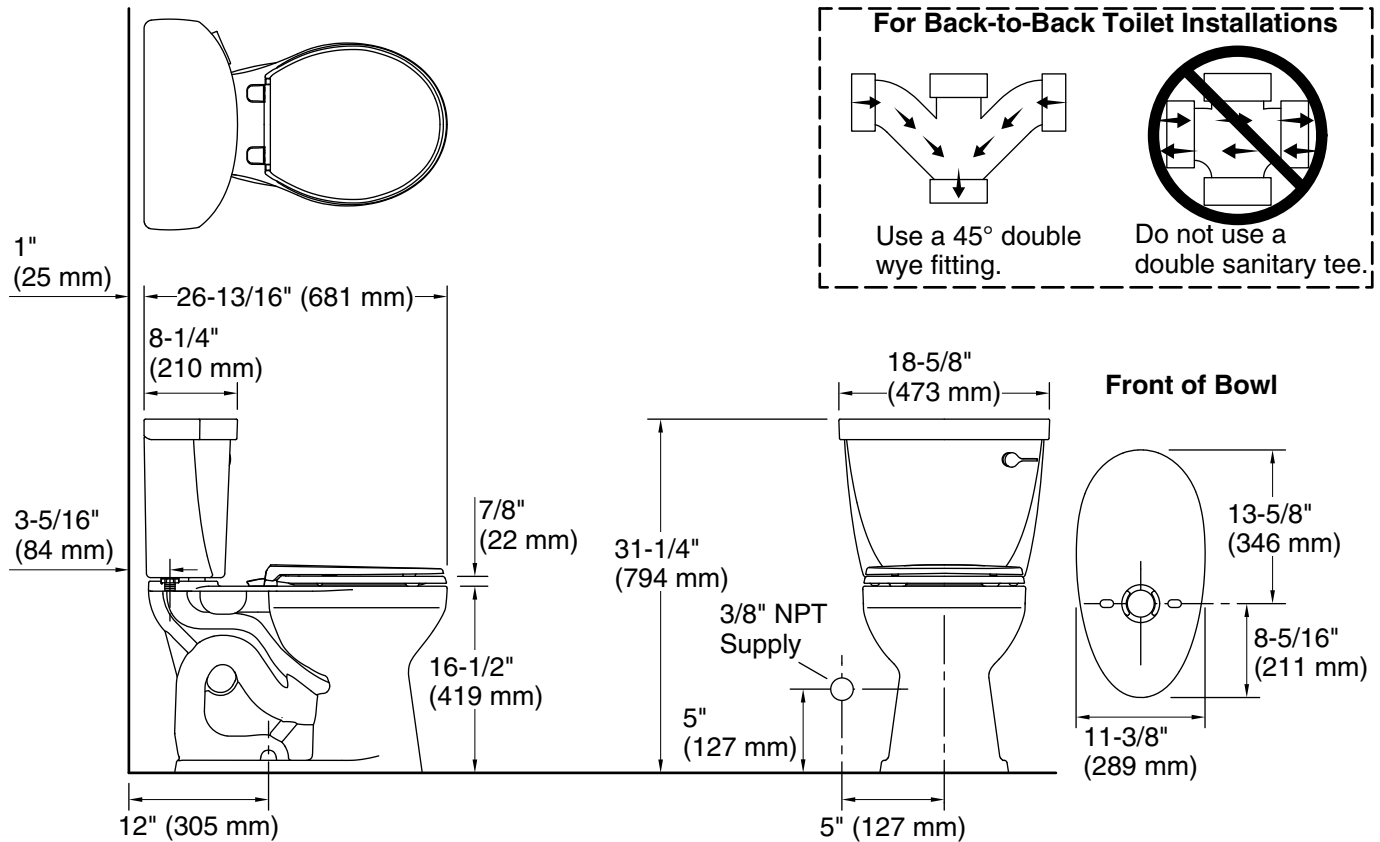

Cimarron® Comfort Height®
Two-piece round-front 1.6 gpf chair-height toilet
K-31640-RA

Technical Information

All product dimensions are nominal.

Toilet type:	Floor-mount
Waste Outlet:	Floor
Bowl shape:	Round-front
Flush type:	AquaPiston®, Revolution 360®
Trap passageway:	2-1/8" (54 mm)
Water Consumption	
Full:	1.6 gpf (6 lpf)
Rim to water surface:	6-5/8" (168 mm)
Rough-in:	12" (305 mm)

Notes

Install this product according to the installation instructions.

ADA, OBC, CSA B651 compliant when installed to the specific requirements of these regulations.

Plumbing codes may require elongated toilets and elongated, open-front seats in public bathrooms.

Accessibility standards may require controls to be located on the open side of the toilet.