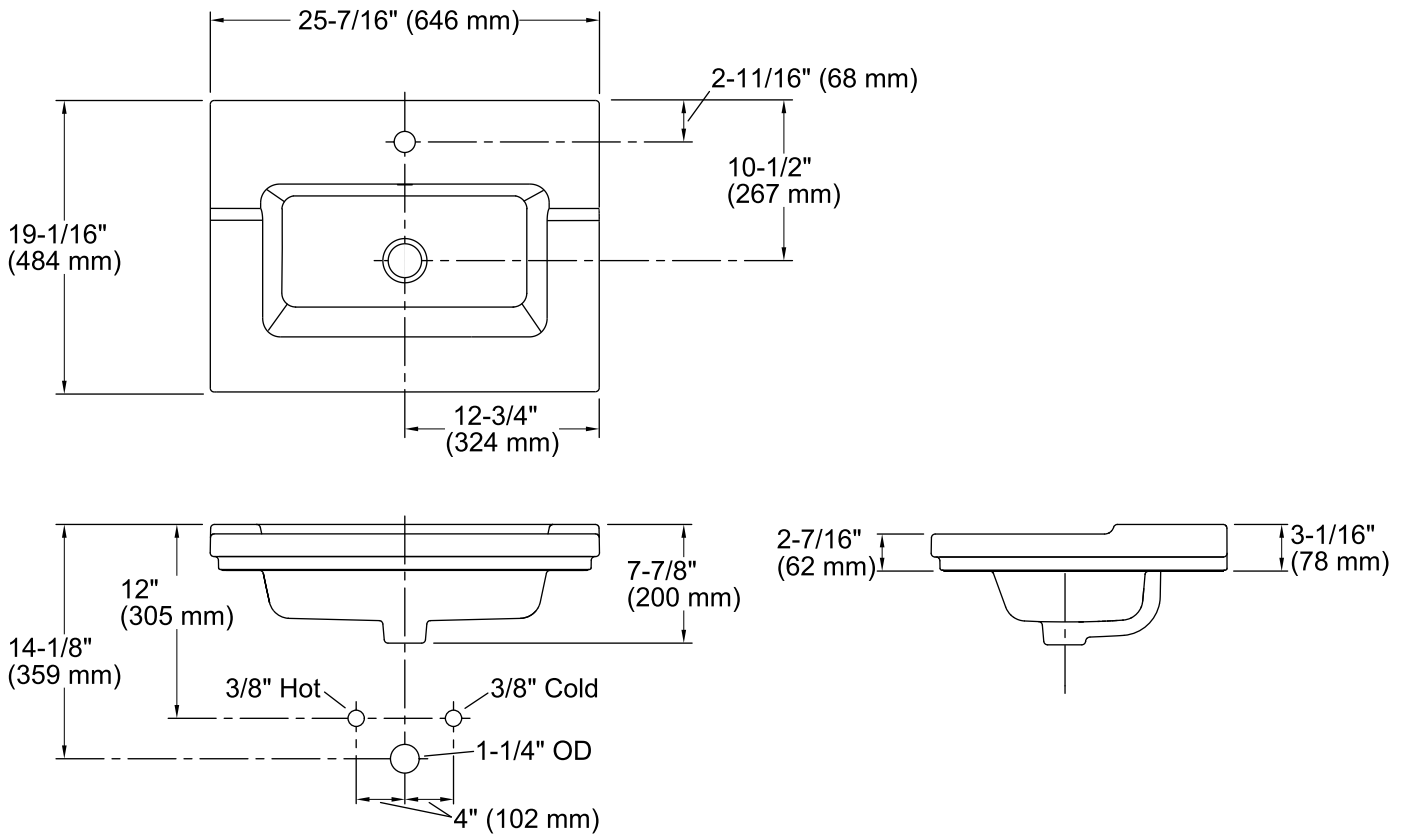

### Features

- Single faucet hole.
- Rectangular basin.
- Overflow drain.
- Combines with the K-2604 vanity and other industry-standard 24-inch by 18-inch vanities.
- Coordinates with other products in the Tresham collection.

## Technical Information

All product dimensions are nominal.

Bowl configuration:	Single
Installation:	Vanity top/ITB
Bowl area (Only):	Length: 19-1/16" (484 mm) Width: 10-1/2" (267 mm) Water depth: 5-1/4" (133 mm)
Number of deck holes:	1
Faucet hole(s):	1-3/8" (35 mm)
Drain hole:	1-3/4" (44 mm)
Template:	1162722-7, required, included