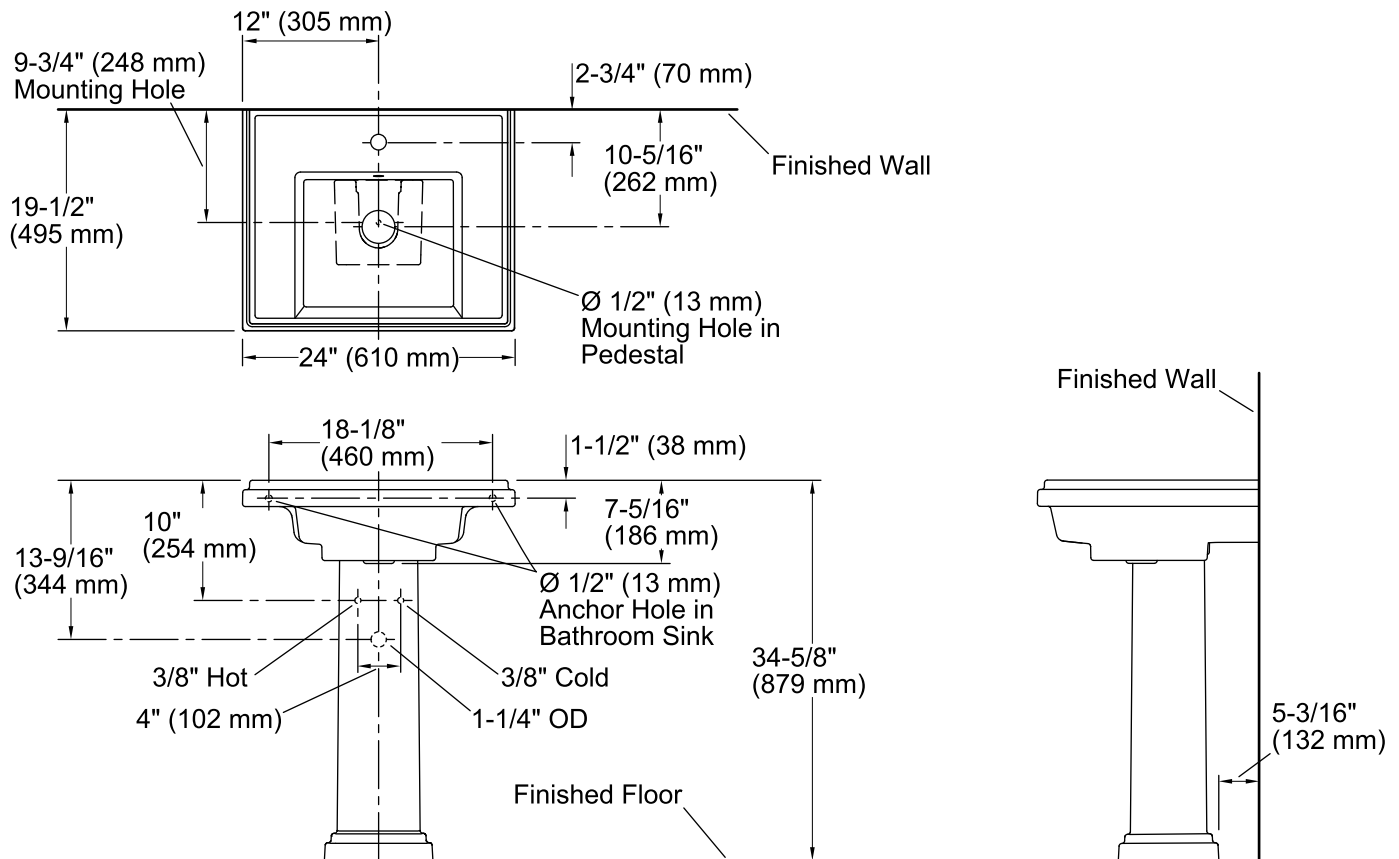

### Features

- Single faucet hole.
- Square basin.
- Overflow drain.
- Combination consists of the K-2757-1 basin and the K-2767 pedestal.
- Coordinates with other products in the Tresham collection.

### Included Components

Product consists of:

K-2757-1 Pedestal Bathroom Sink Basin  
K-2767 Pedestal

Additional Components:

Pedestal accessory pack  
rubber pads

### Technical Information

All product dimensions are nominal.

Bowl configuration:	Single
Installation:	Pedestal
Bowl area (Only):	Length: 14-1/4" (362 mm) Width: 12-1/2" (318 mm) Water depth: 3-1/4" (83 mm)
Number of deck holes:	1
Faucet hole(s):	1-3/8" (35 mm)
Drain hole:	1-3/4" (44 mm)