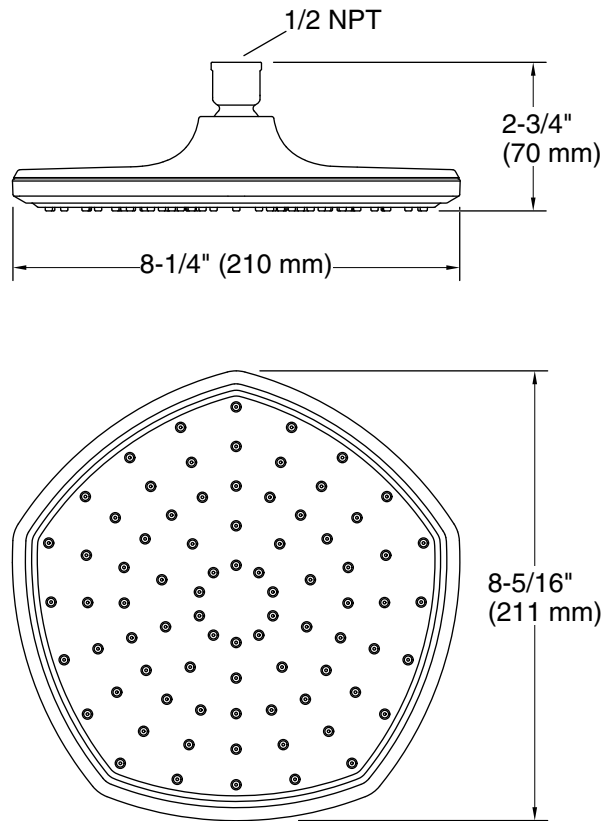

Features

- Single-function rainhead.
- Full Coverage with Katalyst technology delivers a drenching spray experience, ideal for rinsing shampoo from hair.
- Optimized 8" sprayface with 80 nozzles creates a dense uniform spray pattern for consistent coverage and feeling of warmth.
- MasterClean™ sprayface features an easy-to-clean surface that withstands mineral buildup.
- 1.75 gpm (6.6 lpm) maximum flow rate at 80 psi (5.5 bar).
- Part of the Occasion bathroom faucet and accessory collection.

Installation

- 1/2 -14 NPT connection.
- Requires rainhead arm and flange (sold separately).
- Wall- or ceiling-mount.

Water Conservation & Rebates

- This product can help a building earn Water Efficiency points in LEED® Green Building Rating System.

KOHLER® Faucet Lifetime Limited Warranty

See website for detailed warranty information.

Technical Information

All product dimensions are nominal.

Showerhead/Body Spray:

Rated maximum flow: 1.75 gal/min (6.6 l/min)