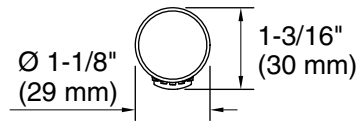

Technical Information

All product dimensions are nominal.

Drain included: No

Handshower:

Rated maximum flow: 1.75 gal/min (6.6 l/min)

Pressure: 80 psi (5.5 bar)

Notes

For use with automatic compensating valves rated at 1.5 gal/min (5.7 l/min) or less.

Install this product according to the installation instructions.

Plumbing codes may require that a vacuum breaker be installed in-line to handshowers.

Please consult local plumbing codes.

OBC compliant when installed to the specific requirements of these regulations.