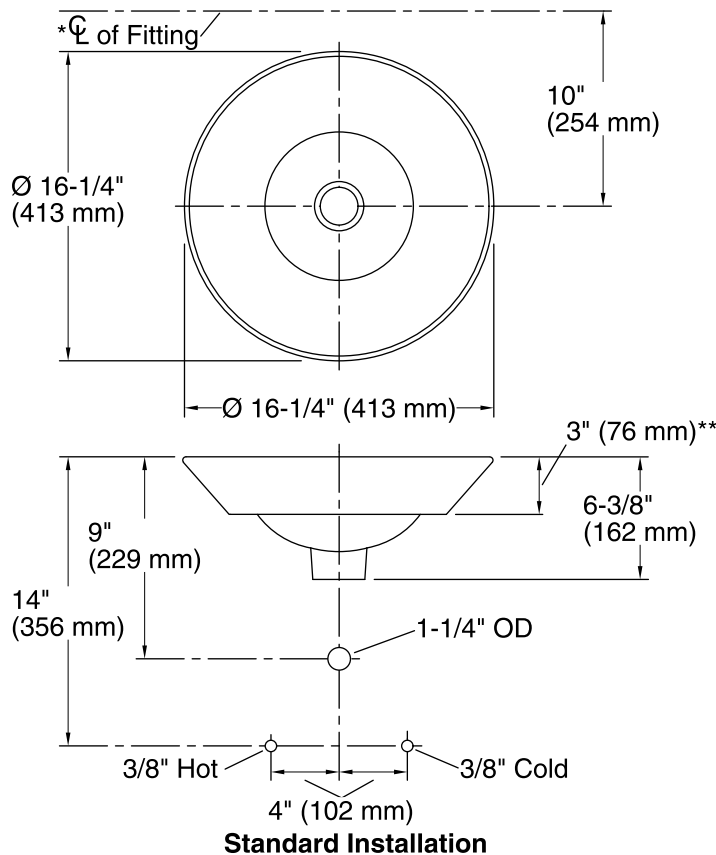

Serpentine Bronze™ Conical Bell®

Above-counter/Wall-mount Bathroom Sink

K-14223-SP

Technical Information

All product dimensions are nominal.

Bowl configuration:	Single
Installation:	Vessel, Wall-mount
Bowl area (Only):	Diameter: 15-7/8" (403 mm) Water depth: 4-1/4" (108 mm)
Drain hole:	1-3/4" (44 mm)
Template:	1002980-7, required, included

Notes

Install this product according to the installation instructions.

*Spout must be 5" (127 mm) long (min) for adequate clearance into the bathroom sink when installed with centerline as shown.

NOTICE: Countertop manufacturer or cutter must use the cut-out template provided with the product, or a current one provided by Kohler Co. (call 1-800-4-KOHLER). Kohler Co. is not responsible for cut-out errors when the incorrect cut-out template is used.

ADA, CSA B651 compliant when installed to the specific requirements of these regulations.