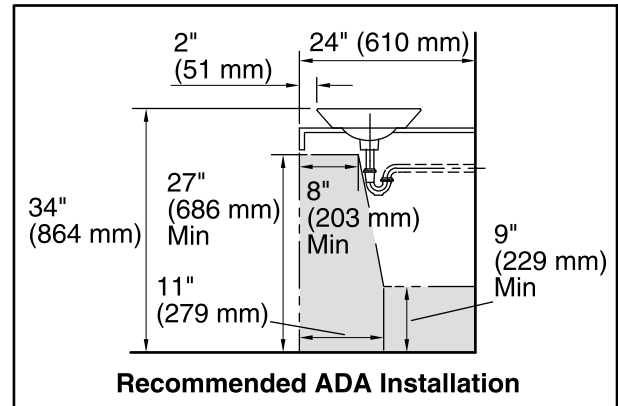

Serpentine Bronze™ Conical Bell®

Above-counter/Wall-mount Bathroom Sink

K-14223-SP

Technical Information

All product dimensions are nominal.

Bowl configuration:	Single
Installation:	Vessel, Wall-mount
Bowl area (Only):	Diameter: 15-7/8" (403 mm) Water depth: 4-1/4" (108 mm)
Drain hole:	1-3/4" (44 mm)
Template:	1002980-7, required, included

Notes

Install this product according to the installation instructions.

*Spout must be 5" (127 mm) long (min) for adequate clearance into the bathroom sink when installed with centerline as shown.

NOTICE: Countertop manufacturer or cutter must use the cut-out template provided with the product, or a current one provided by Kohler Co. (call 1-800-4-KOHLER). Kohler Co. is not responsible for cut-out errors when the incorrect cut-out template is used.

ADA, CSA B651 compliant when installed to the specific requirements of these regulations.