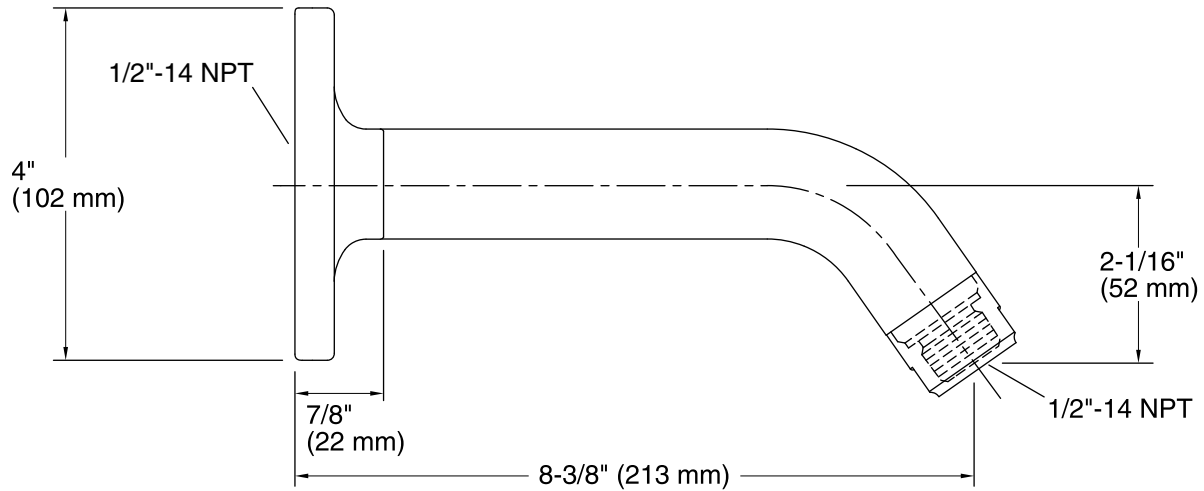

Features

- 1/2" - 14 NPT connection.
- Fluid design lines for ease of cleaning.
- For use with KOHLER showerheads (sold separately).

Material

- Metal construction.

Codes/Standards

ASME A112.18.1/CSA B125.1

Technical Information

All product dimensions are nominal.

Notes

Install this product according to the installation guide.