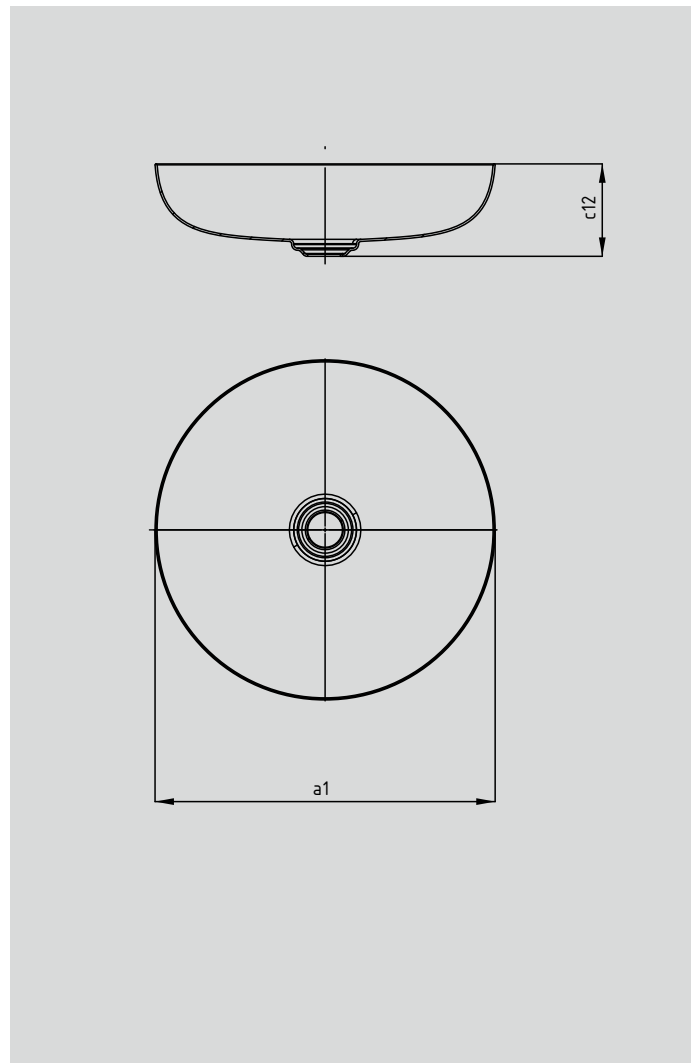

# MIENA WASHBOWL

- Premium products redefine the concept of sophisticated minimalism
- Versatile combination with bathtubs and shower surfaces designed for a “perfect match”
- Iconic in bathroom design: ideal for combination with elegant fittings
- made of KALDEWEI steel enamel – resilient and durable material matched perfectly to the design
- designed by Anke Salomon

		inch	mm	inch	mm
<b>Model No.</b>		<b>3180</b>	<b>3180</b>	<b>3181</b>	<b>3181</b>
External length	$a_1$	17.72	450	14.96	380
Distance basin surface to bottom edge of waste hole	$c_{12}$	4.80	122	4.80	122
Weight of the enamelled washbasin in lbs		16.25		12.28	