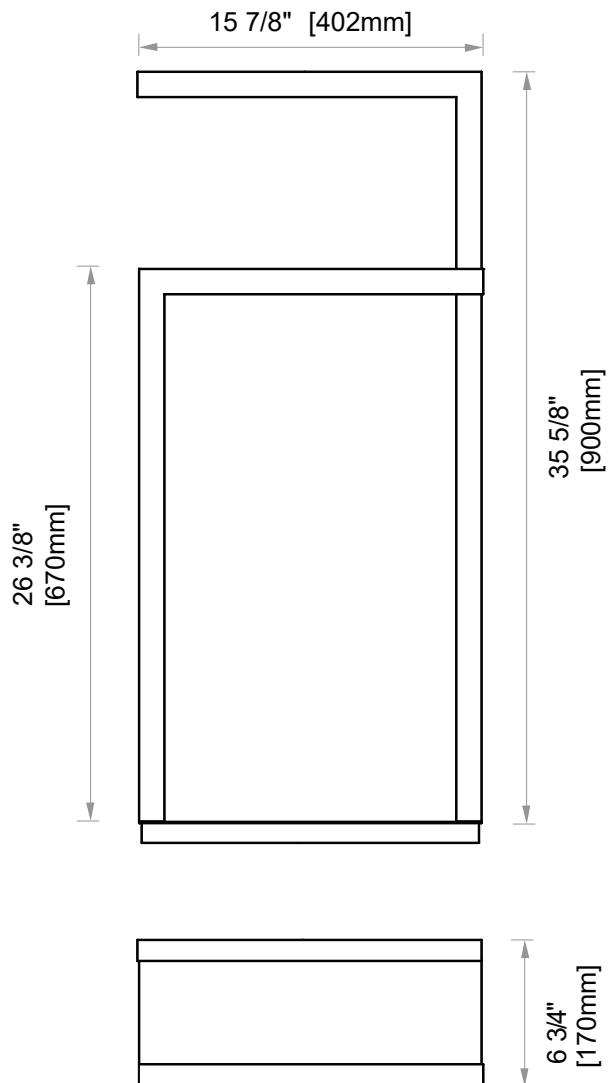

NOTE: Dimensions and specifications are subject to change without notice.