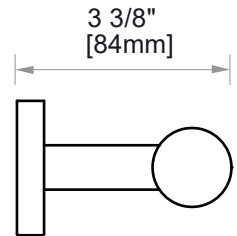

## 9400 SERIES (1.25"/32MM)

### GRAB BAR 12"

8289412

**PRODUCT NAME:** GRAB BAR

**SIZE:** 12"

**PRODUCT CODE:** 8289412

**MATERIAL:** All-brass construction

**STOCKED FINISHES:**

- Polished Chrome (99)
- Brushed Nickel (81)
- Polished Nickel (68)