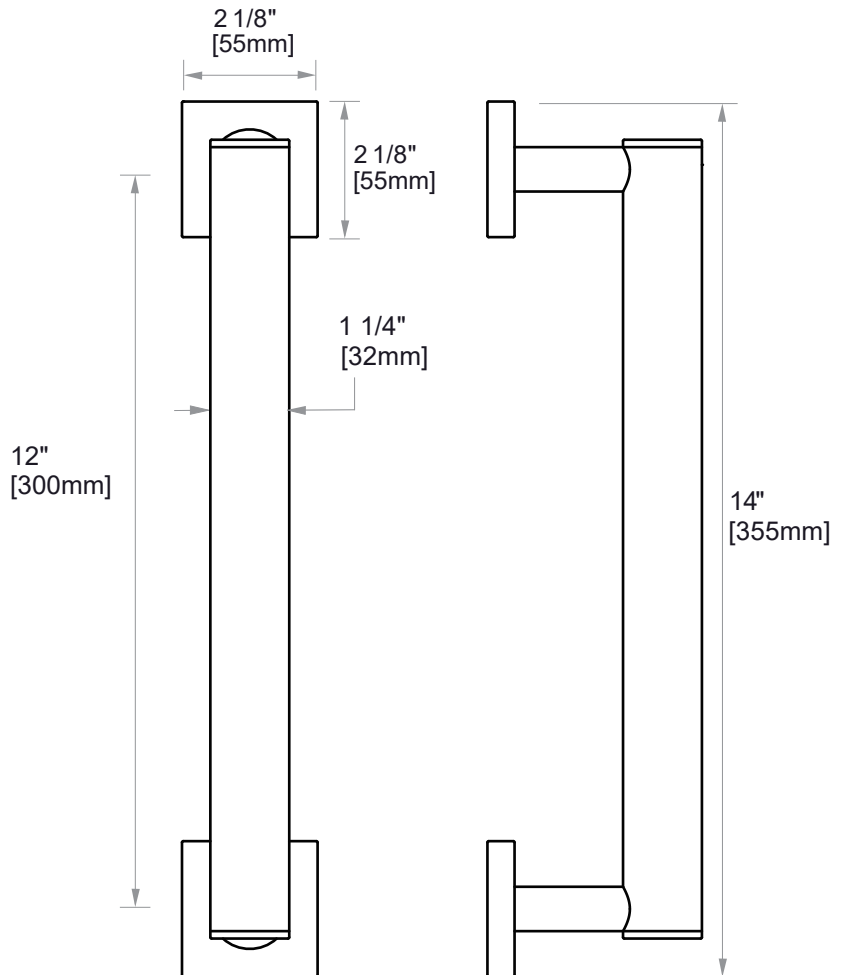

PRODUCT NAME: GRAB BAR

SIZE: 12"

PRODUCT CODE: 8289412

MATERIAL: All-brass construction

STOCKED FINISHES:

- Polished Chrome (99)
- Brushed Nickel (81)
- Polished Nickel (68)

SPECIAL FINISHES AVAILABLE: Please see our website for full list samples

WARRANTY:

Lifetime Limited (Residential Use)
One Year (Commercial Use)