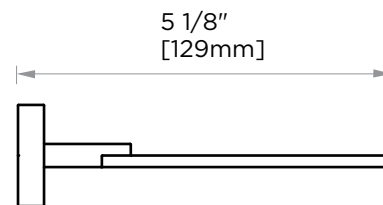

VIENNA COLLECTION TUMBLER WITH HOLDER 480660

PRODUCT NAME: TUMBLER WITH HOLDER

PRODUCT CODE: 480660

MATERIAL: All-brass construction

KEY FEATURES: Contemporary design. Straight lines with a sleek silhouette.

NOTE: Dimensions and specifications are subject to change without notice.