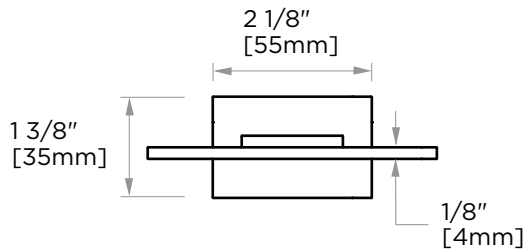

VIENNA COLLECTION TUMBLER WITH HOLDER 480660

PRODUCT NAME: TUMBLER WITH HOLDER

PRODUCT CODE: 480660

MATERIAL: All-brass construction

KEY FEATURES: Contemporary design. Straight lines with a sleek silhouette.

NOTE: Dimensions and specifications are subject to change without notice.