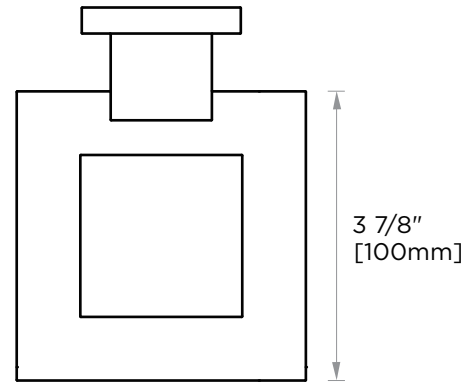

VIENNA COLLECTION TUMBLER WITH HOLDER 480660

PRODUCT NAME: TUMBLER WITH HOLDER

PRODUCT CODE: 480660

MATERIAL: All-brass construction

KEY FEATURES: Contemporary design. Straight lines with a sleek silhouette.

NOTE: Dimensions and specifications are subject to change without notice.