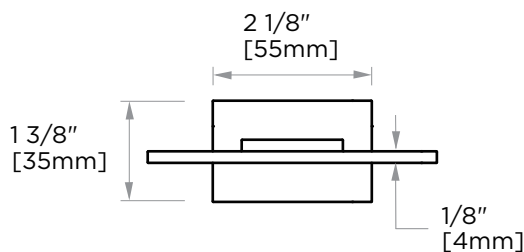

VIENNA COLLECTION SOAP DISH 480650

PRODUCT NAME: SOAP DISH

PRODUCT CODE: 480650

MATERIAL: All-brass construction

KEY FEATURES: Contemporary design.
Straight lines with a sleek silhouette.

STOCKED FINISHES: ● Polished Chrome (99)