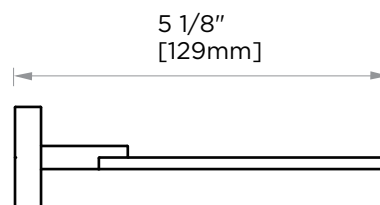

WARRANTY:

Lifetime Limited (Residential Use)
One Year (Commercial Use)

NOTE: Dimensions and specifications are subject to change without notice.