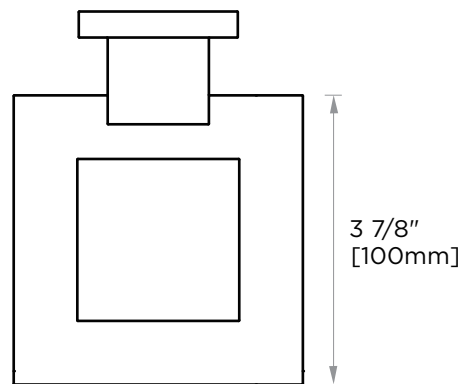

WARRANTY:

Lifetime Limited (Residential Use)
One Year (Commercial Use)

NOTE: Dimensions and specifications are subject to change without notice.