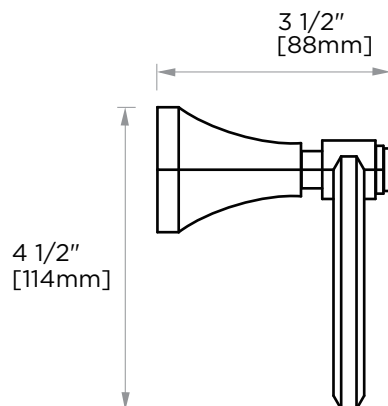

**PISA COLLECTION**  
**TISSUE HOLDER**  
342152

**PRODUCT NAME:** TISSUE HOLDER

**PRODUCT CODE:** 342152

**MATERIAL:** All-brass construction

**KEY FEATURES:** Classic Art Deco take on a traditional design

NOTE: Dimensions and specifications are subject to change without notice.