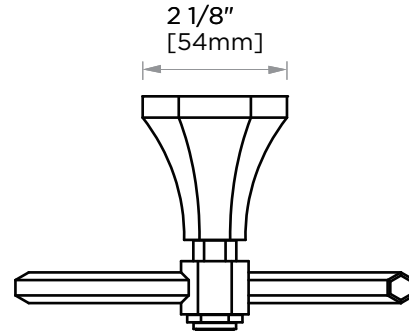

**PISA COLLECTION**  
**TISSUE HOLDER**  
342152

**PRODUCT NAME:** TISSUE HOLDER

**PRODUCT CODE:** 342152

**MATERIAL:** All-brass construction

**KEY FEATURES:** Classic Art Deco take on a traditional design