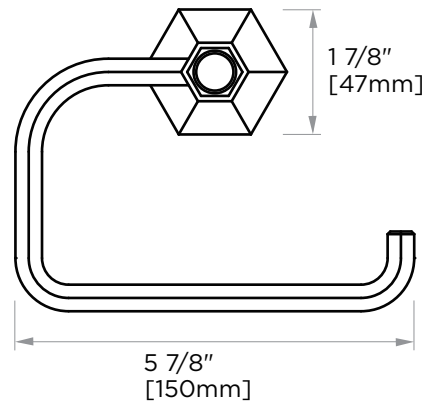

SPECIAL FINISHES AVAILABLE: 26 options available. Please see our website for full list samples

WARRANTY:
Lifetime Limited (Residential Use)
One Year (Commercial Use)