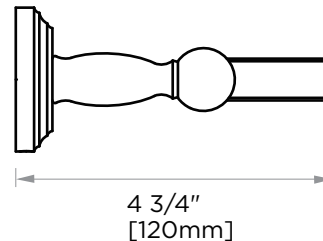

FLORENCE COLLECTION TIOLET BRUSH SET 322610

PRODUCT NAME: TIOLET BRUSH SET

PRODUCT CODE: 322610

MATERIAL: All-brass construction

KEY FEATURES: Traditional design.
Round and elegant style.

STOCKED FINISHES:

NOTE: Dimensions and specifications are subject to change without notice.