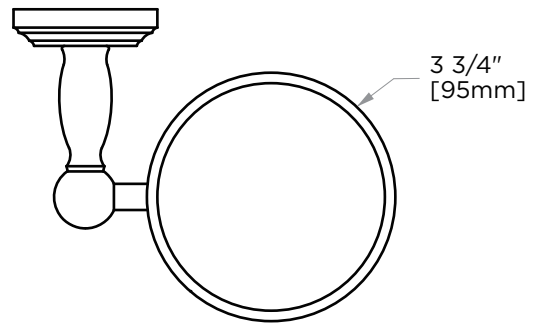

FLORENCE COLLECTION TIOLET BRUSH SET 322610

PRODUCT NAME: TIOLET BRUSH SET

PRODUCT CODE: 322610

MATERIAL: All-brass construction

KEY FEATURES: Traditional design.
Round and elegant style.

STOCKED FINISHES: