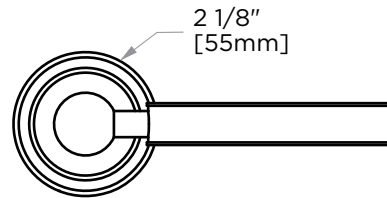

WARRANTY:

Lifetime Limited (Residential Use)
One Year (Commercial Use)

NOTE: Dimensions and specifications are subject to change without notice.