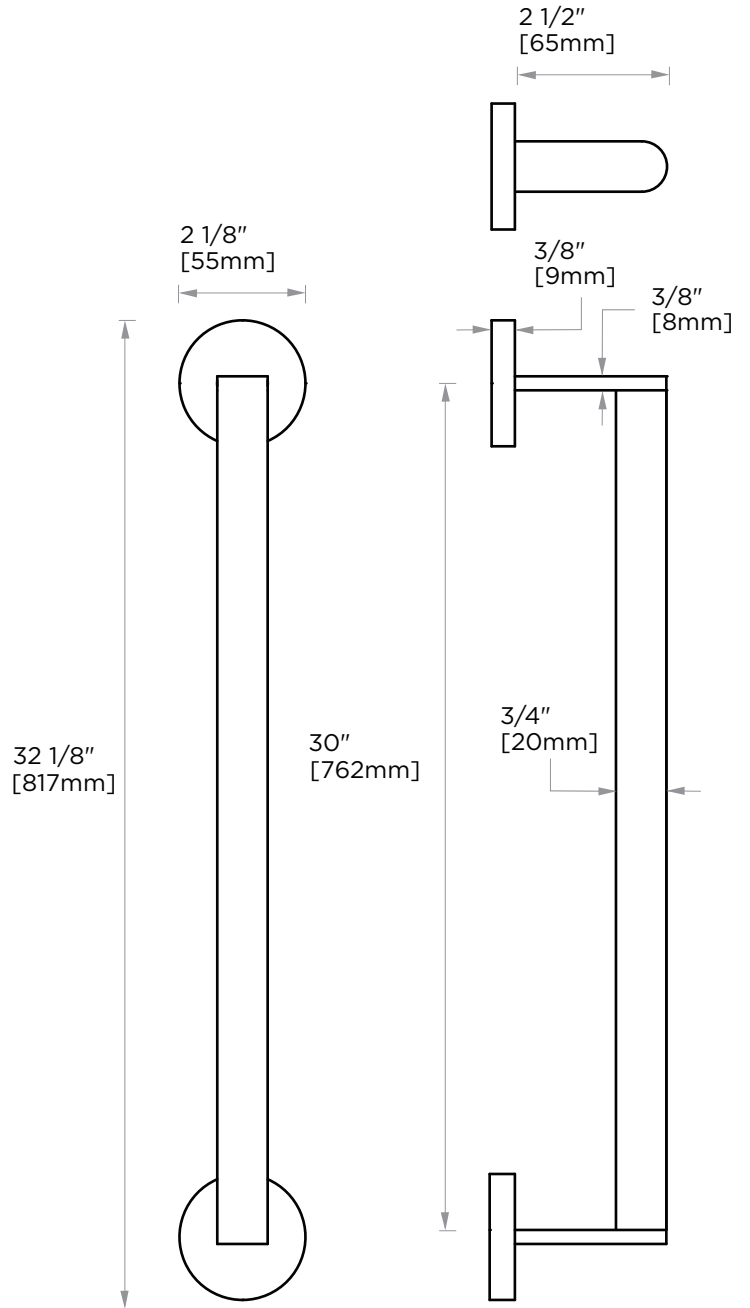

WARRANTY:

Lifetime Limited (Residential Use)
One Year (Commercial Use)

NOTE: Dimensions and specifications are subject to change without notice.