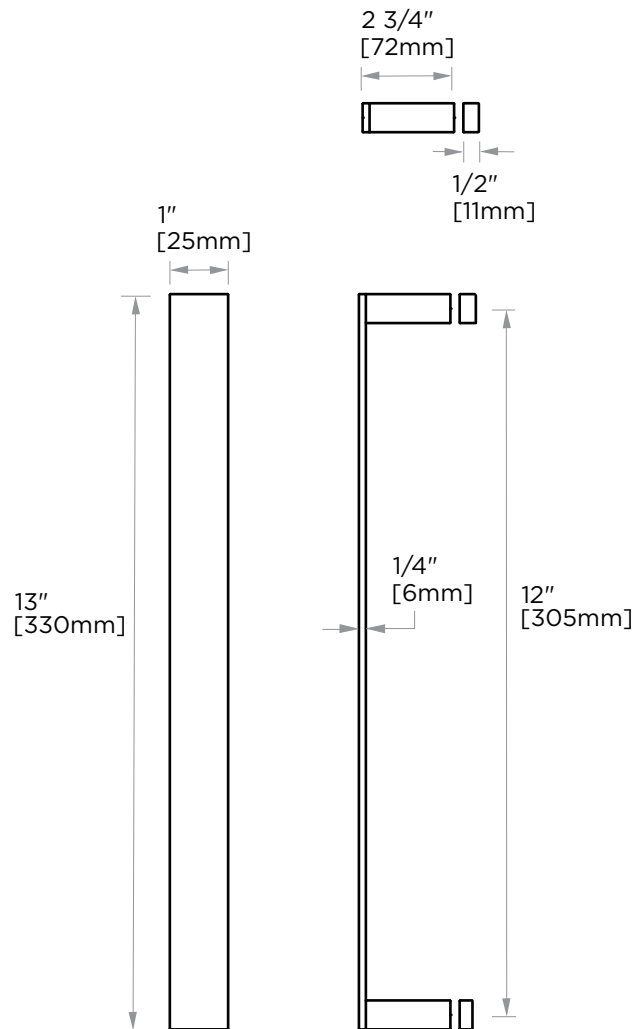

MUNICH COLLECTION SINGLE SHOWER DOOR HANDLE 12" 2887512

PRODUCT NAME: SINGLE SHOWER DOOR HANDLE 12"

PRODUCT CODE: 2887512

MATERIAL: All-brass construction

KEY FEATURES: Contemporary design. Strong rectangular shapes, balanced by slender linear lines.

NOTE: Dimensions and specifications are subject to change without notice.

HANDLES INFO

Components Included		
①	Handle	X1
②	Set Screw M6	X2
③	Fixing Bracket	X2
④	Rubber Gasket	X4

Mounting Kits Included		
	X1	Allen Key

GLASS INFO

Glass Hole C-C Distance		
A	8"/203mm	8" Shower Door Handle
	12"/305mm	12" Shower Door Handle
	18"/457mm	18" Shower Door Handle
	24"/610mm	24" Shower Door Handle
	36"/914mm	36" Shower Door Handle
B	1/2" (12mm)	Glass Hole Diameter
C	6-12mm	Glass Thickness

* Can be used with extension kit for thicker doors

NOTE: Dimensions and specifications are subject to change without notice.