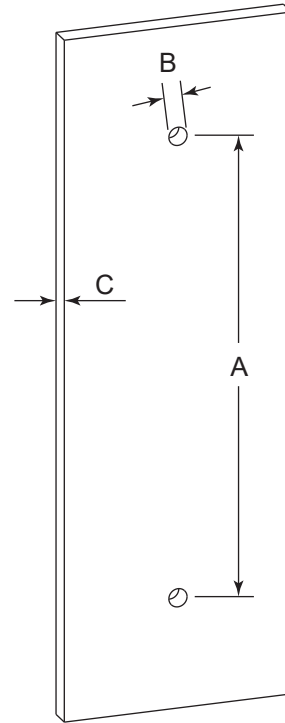

MUNICH COLLECTION SINGLE SHOWER DOOR HANDLE 12" 2887512

PRODUCT NAME: SINGLE SHOWER DOOR HANDLE 12"

PRODUCT CODE: 2887512

MATERIAL: All-brass construction

KEY FEATURES: Contemporary design. Strong rectangular shapes, balanced by slender linear lines.

NOTE: Dimensions and specifications are subject to change without notice.

HANDLES INFO

Components Included		
①	Handle	X1
②	Set Screw M6	X2
③	Fixing Bracket	X2
④	Rubber Gasket	X4

Mounting Kits Included		
	X1	Allen Key

GLASS INFO

Glass Hole C-C Distance		
A	8"/203mm	8" Shower Door Handle
	12"/305mm	12" Shower Door Handle
	18"/457mm	18" Shower Door Handle
	24"/610mm	24" Shower Door Handle
	36"/914mm	36" Shower Door Handle
B	1/2" (12mm)	Glass Hole Diameter
C	6-12mm	Glass Thickness