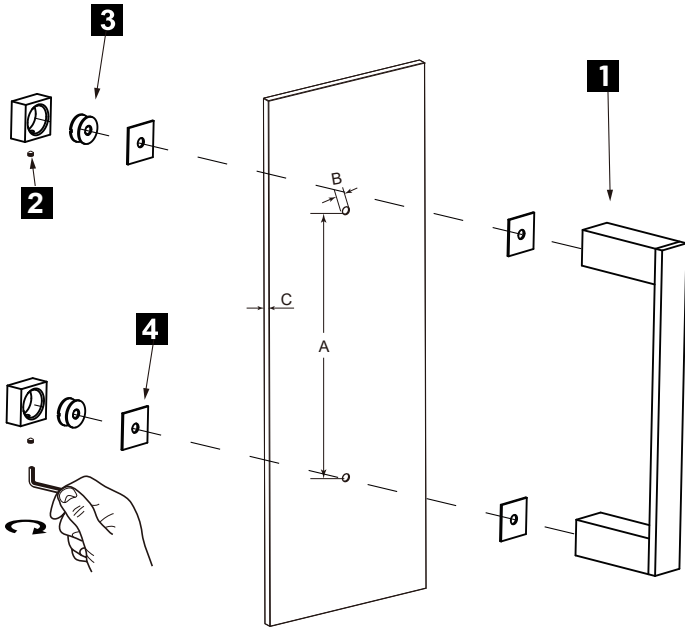

MUNICH COLLECTION SINGLE SHOWER DOOR HANDLE 12" 2887512

PRODUCT NAME: SINGLE SHOWER DOOR HANDLE 12"

PRODUCT CODE: 2887512

MATERIAL: All-brass construction

KEY FEATURES: Contemporary design. Strong rectangular shapes, balanced by slender linear lines.

NOTE: Dimensions and specifications are subject to change without notice.

HANDLES INFO

Components Included		
①	Handle	X1
②	Set Screw M6	X2
③	Fixing Bracket	X2
④	Rubber Gasket	X4

Mounting Kits Included		
	X1	Allen Key

GLASS INFO

Glass Hole C-C Distance		
A	8"/203mm	8" Shower Door Handle
	12"/305mm	12" Shower Door Handle
	18"/457mm	18" Shower Door Handle
	24"/610mm	24" Shower Door Handle
	36"/914mm	36" Shower Door Handle
B	1/2" (12mm)	Glass Hole Diameter
C	6-12mm	Glass Thickness