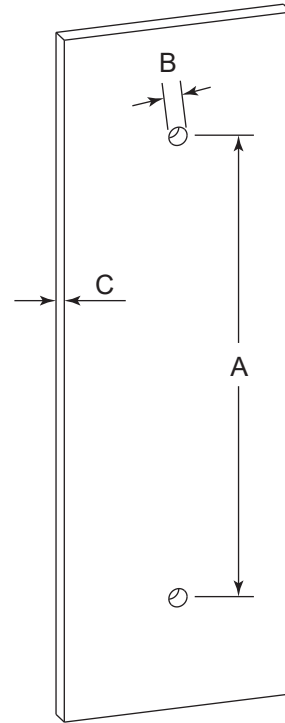

LISBON COLLECTION SINGLE SHOWER DOOR HANDLE 18" 2777518

PRODUCT NAME: SINGLE SHOWER DOOR HANDLE 18"

PRODUCT CODE: 2777518

MATERIAL: All-brass construction

KEY FEATURES: Contemporary design. Square base with clean and elongated lines.

NOTE: Dimensions and specifications are subject to change without notice.

HANDLES INFO

Components Included		
①	Handle	X1
②	Set Screw M6	X2
③	Fixing Bracket	X2
④	Rubber Gasket	X4

Mounting Kits Included		
	X1	Allen Key

GLASS INFO

Glass Hole C-C Distance		
A	8"/203mm	8" Shower Door Handle
	12"/305mm	12" Shower Door Handle
	18"/457mm	18" Shower Door Handle
	24"/610mm	24" Shower Door Handle
	36"/914mm	36" Shower Door Handle
B	1/2" (12mm)	Glass Hole Diameter
C	6-12mm	Glass Thickness