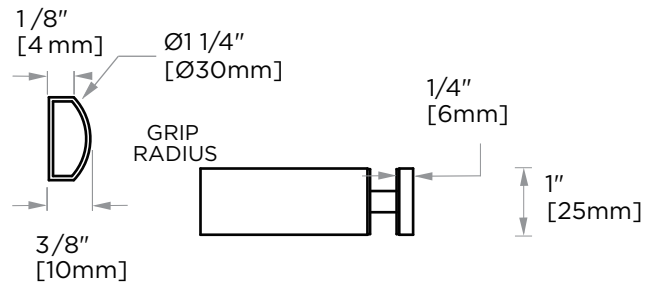

LISBON COLLECTION SINGLE SHOWER DOOR HANDLE 18" 2777518

PRODUCT NAME: SINGLE SHOWER DOOR HANDLE 18"

PRODUCT CODE: 2777518

MATERIAL: All-brass construction

KEY FEATURES: Contemporary design. Square base with clean and elongated lines.

NOTE: Dimensions and specifications are subject to change without notice.

HANDLES INFO

Components Included		
①	Handle	X1
②	Set Screw M6	X2
③	Fixing Bracket	X2
④	Rubber Gasket	X4

Mounting Kits Included		
	X1	Allen Key

GLASS INFO

Glass Hole C-C Distance		
A	8"/203mm	8" Shower Door Handle
	12"/305mm	12" Shower Door Handle
	18"/457mm	18" Shower Door Handle
	24"/610mm	24" Shower Door Handle
	36"/914mm	36" Shower Door Handle
B	1/2" (12mm)	Glass Hole Diameter
C	6-12mm	Glass Thickness