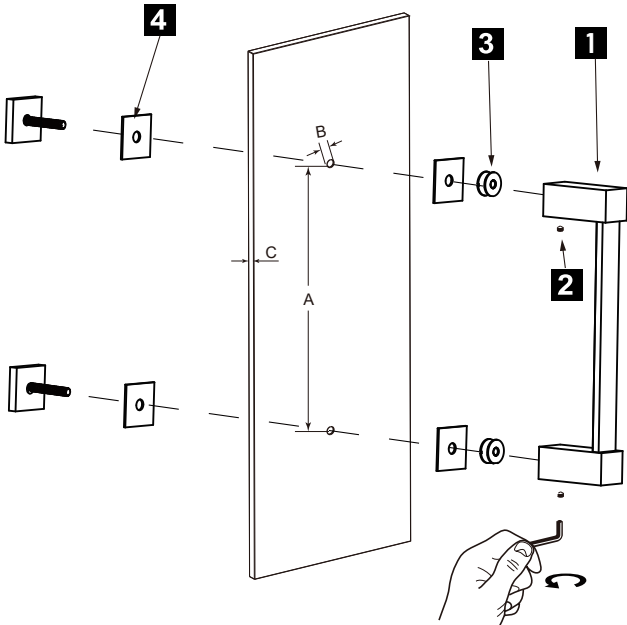

LISBON COLLECTION SINGLE SHOWER DOOR HANDLE 18" 2777518

PRODUCT NAME: SINGLE SHOWER DOOR HANDLE 18"

PRODUCT CODE: 2777518

MATERIAL: All-brass construction

KEY FEATURES: Contemporary design. Square base with clean and elongated lines.

NOTE: Dimensions and specifications are subject to change without notice.

HANDLES INFO

Components Included		
①	Handle	X1
②	Set Screw M6	X2
③	Fixing Bracket	X2
④	Rubber Gasket	X4

Mounting Kits Included		
	X1	Allen Key

GLASS INFO

Glass Hole C-C Distance		
A	8"/203mm	8" Shower Door Handle
	12"/305mm	12" Shower Door Handle
	18"/457mm	18" Shower Door Handle
	24"/610mm	24" Shower Door Handle
	36"/914mm	36" Shower Door Handle
B	1/2" (12mm)	Glass Hole Diameter
C	6-12mm	Glass Thickness