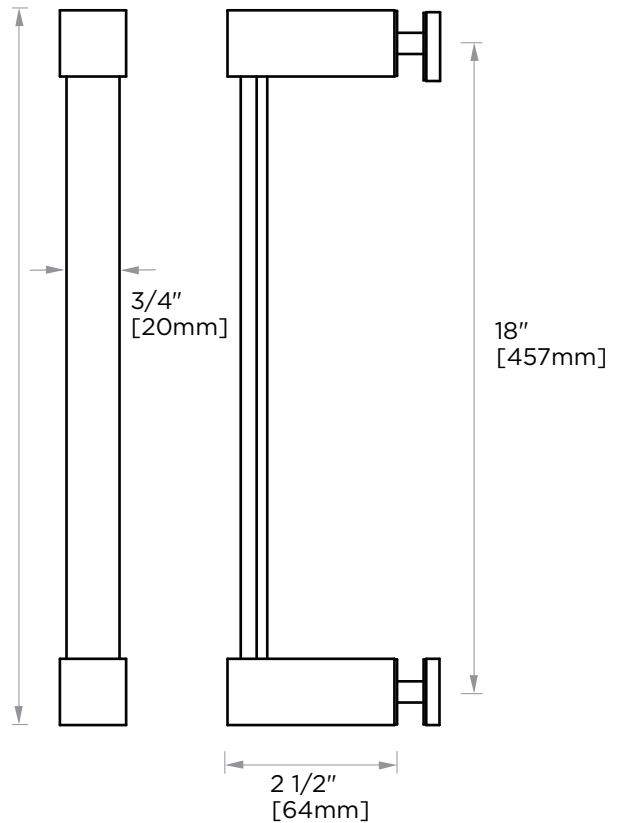

LISBON COLLECTION SINGLE SHOWER DOOR HANDLE 18" 2777518

PRODUCT NAME: SINGLE SHOWER DOOR HANDLE 18"

PRODUCT CODE: 2777518

MATERIAL: All-brass construction

KEY FEATURES: Contemporary design. Square base with clean and elongated lines.

NOTE: Dimensions and specifications are subject to change without notice.

HANDLES INFO

Components Included		
①	Handle	X1
②	Set Screw M6	X2
③	Fixing Bracket	X2
④	Rubber Gasket	X4

Mounting Kits Included		
	X1	Allen Key

GLASS INFO

Glass Hole C-C Distance		
A	8"/203mm	8" Shower Door Handle
	12"/305mm	12" Shower Door Handle
	18"/457mm	18" Shower Door Handle
	24"/610mm	24" Shower Door Handle
	36"/914mm	36" Shower Door Handle
B	1/2" (12mm)	Glass Hole Diameter
C	6-12mm	Glass Thickness

* Can be used with extension kit for thicker doors

NOTE: Dimensions and specifications are subject to change without notice.