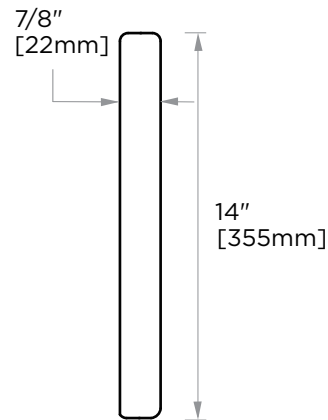

MILAN COLLECTION APPLIANCE PULLS 12" 254912

PRODUCT NAME: APPLIANCE PULLS 12"

PRODUCT CODE: 254912

MATERIAL: All-brass construction

KEY FEATURES: Contemporary design. Clean linear statement combined with engineered curves.

NOTE: Dimensions and specifications are subject to change without notice.