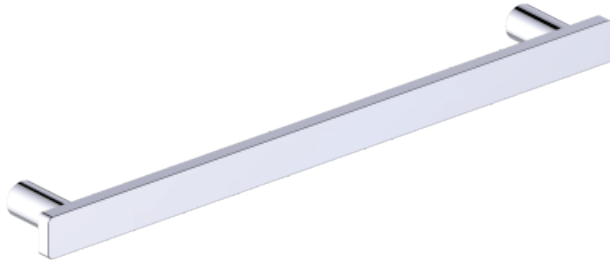

MILAN COLLECTION APPLIANCE PULLS 12" 254912

PRODUCT NAME: APPLIANCE PULLS 12"

PRODUCT CODE: 254912

MATERIAL: All-brass construction

KEY FEATURES: Contemporary design. Clean linear statement combined with engineered curves.