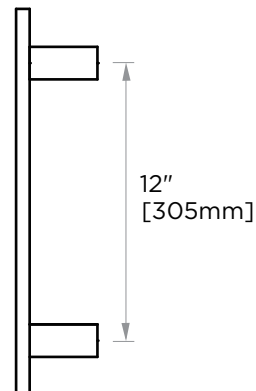

MILAN COLLECTION APPLIANCE PULLS 12" 254912

PRODUCT NAME: APPLIANCE PULLS 12"

PRODUCT CODE: 254912

MATERIAL: All-brass construction

KEY FEATURES: Contemporary design. Clean linear statement combined with engineered curves.

NOTE: Dimensions and specifications are subject to change without notice.