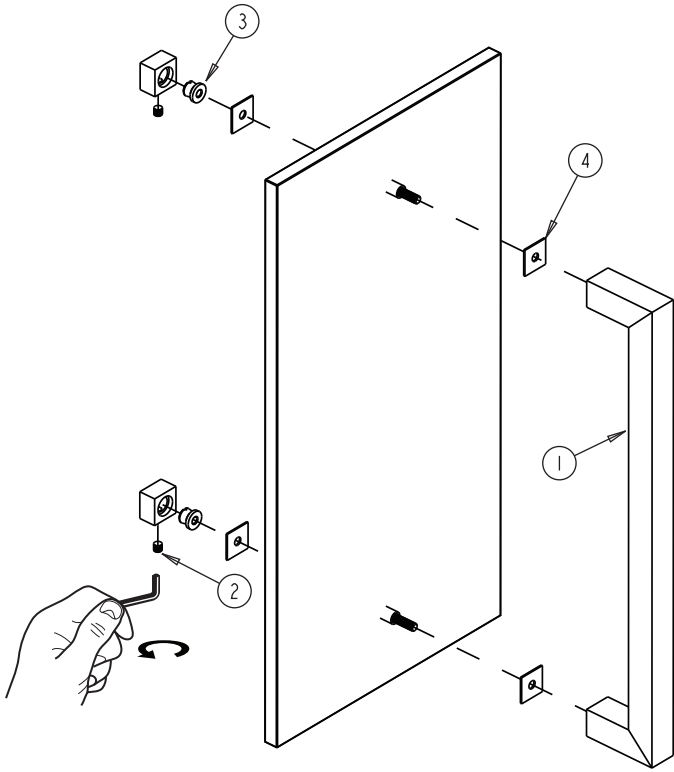

## LONDON COLLECTION SINGLE SHOWER DOOR HANDLE 24" 2487524

**PRODUCT NAME:** SINGLE SHOWER DOOR HANDER 24"

**PRODUCT CODE:** 2487524

**MATERIAL:** All-brass construction

**KEY FEATURES:** Contemporary design. Sleek rectangular shapes offset by strong squared anchors.

### HANDLES INFO

Components Included		
①	Handle	X1
②	Set Screw M5	X2
③	Fixing Bracket	X2
④	Rubber Gasket	X4

Mounting Kits Included		
	X1	Allen Key

### GLASS INFO

Glass Hole C-C Distance		
A	6"/152mm	6" Shower Door Handle
	8"/203mm	8" Shower Door Handle
	12"/305mm	12" Shower Door Handle
	18"/457mm	18" Shower Door Handle
	24"/610mm	24" Shower Door Handle
B	3/8"(10mm)	Glass Hole Diameter
C	6-12mm	Glass Thickness