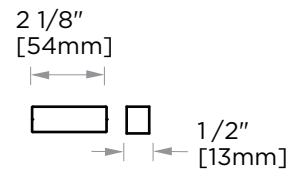

## LONDON COLLECTION SINGLE SHOWER DOOR HANDLE 24" 2487524

**PRODUCT NAME:** SINGLE SHOWER DOOR HANDER 24"

**PRODUCT CODE:** 2487524

**MATERIAL:** All-brass construction

**KEY FEATURES:** Contemporary design. Sleek rectangular shapes offset by strong squared anchors.

### GLASS INFO

Glass Hole C-C Distance		
A	6"/152mm	6" Shower Door Handle
	8"/203mm	8" Shower Door Handle
	12"/305mm	12" Shower Door Handle
	18"/457mm	18" Shower Door Handle
	24"/610mm	24" Shower Door Handle
B	3/8"(10mm)	Glass Hole Diameter
C	6-12mm	Glass Thickness