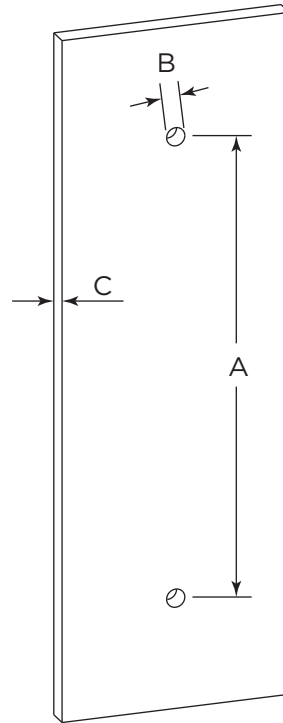

## LONDON COLLECTION SINGLE SHOWER DOOR HANDLE 24" 2487524

**PRODUCT NAME:** SINGLE SHOWER DOOR HANDER 24"

**PRODUCT CODE:** 2487524

**MATERIAL:** All-brass construction

**KEY FEATURES:** Contemporary design. Sleek rectangular shapes offset by strong squared anchors.

### HANDLES INFO

Components Included		
①	Handle	X1
②	Set Screw M5	X2
③	Fixing Bracket	X2
④	Rubber Gasket	X4

Mounting Kits Included		
	X1	Allen Key

### GLASS INFO

Glass Hole C-C Distance		
A	6"/152mm	6" Shower Door Handle
	8"/203mm	8" Shower Door Handle
	12"/305mm	12" Shower Door Handle
	18"/457mm	18" Shower Door Handle
	24"/610mm	24" Shower Door Handle
B	3/8"(10mm)	Glass Hole Diameter
C	6-12mm	Glass Thickness