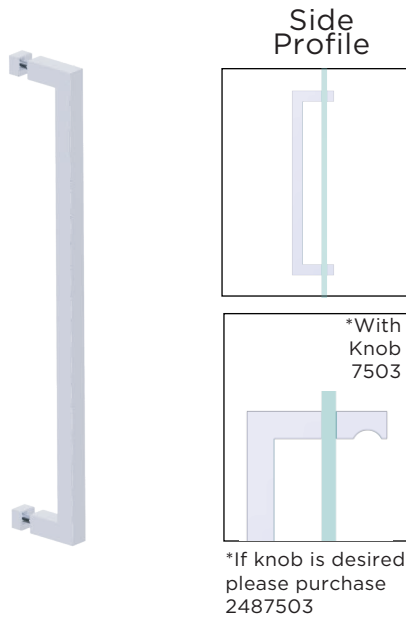

## LONDON COLLECTION SINGLE SHOWER DOOR HANDLE 24" 2487524

**PRODUCT NAME:** SINGLE SHOWER DOOR HANDER 24"

**PRODUCT CODE:** 2487524

**MATERIAL:** All-brass construction

**KEY FEATURES:** Contemporary design. Sleek rectangular shapes offset by strong squared anchors.

### HANDLES INFO

Components Included		
①	Handle	X1
②	Set Screw M5	X2
③	Fixing Bracket	X2
④	Rubber Gasket	X4

Mounting Kits Included		
	X1	Allen Key

### GLASS INFO

Glass Hole C-C Distance		
A	6"/152mm	6" Shower Door Handle
	8"/203mm	8" Shower Door Handle
	12"/305mm	12" Shower Door Handle
	18"/457mm	18" Shower Door Handle
	24"/610mm	24" Shower Door Handle
B	3/8"(10mm)	Glass Hole Diameter
C	6-12mm	Glass Thickness