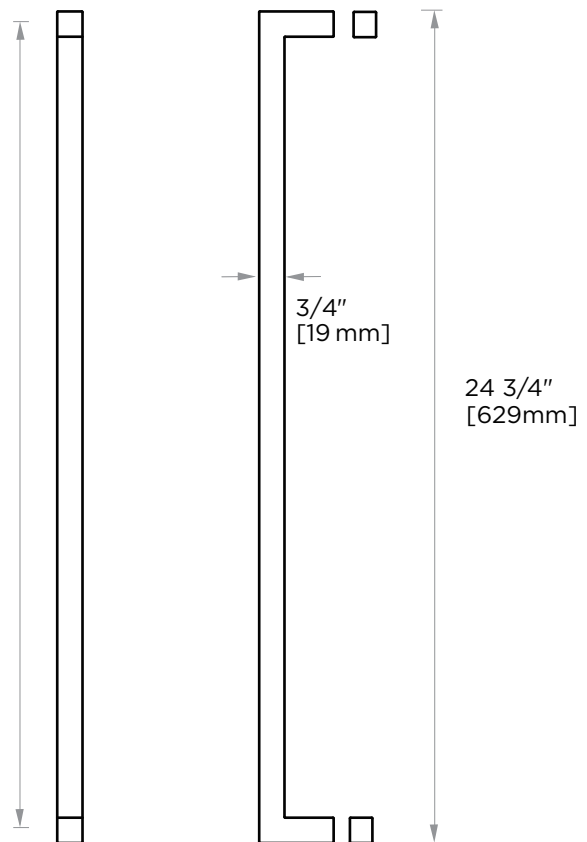

WARRANTY:

Lifetime Limited (Residential Use)
One Year (Commercial Use)

NOTE: Dimensions and specifications are subject to change without notice.