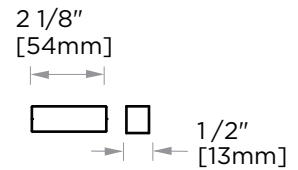

LONDON COLLECTION

SINGLE SHOWER DOOR HANDLE 6"

2487506

PRODUCT NAME: SINGLE SHOWER DOOR HANDER 6"

PRODUCT CODE: 2487506

MATERIAL: All-brass construction

KEY FEATURES: Contemporary design. Sleek rectangular shapes offset by strong squared anchors.

NOTE: Dimensions and specifications are subject to change without notice.

HANDLES INFO

Components Included		
①	Handle	X1
②	Set Screw M5	X2
③	Fixing Bracket	X2
④	Rubber Gasket	X4

Mounting Kits Included

	X1	Allen Key
---	----	-----------

GLASS INFO

Glass Hole C-C Distance		
A	6"/152mm	6" Shower Door Handle
	8"/203mm	8" Shower Door Handle
	12"/305mm	12" Shower Door Handle
	18"/457mm	18" Shower Door Handle
	24"/610mm	24" Shower Door Handle
B	3/8"(10mm)	Glass Hole Diameter
C	6-12mm	Glass Thickness