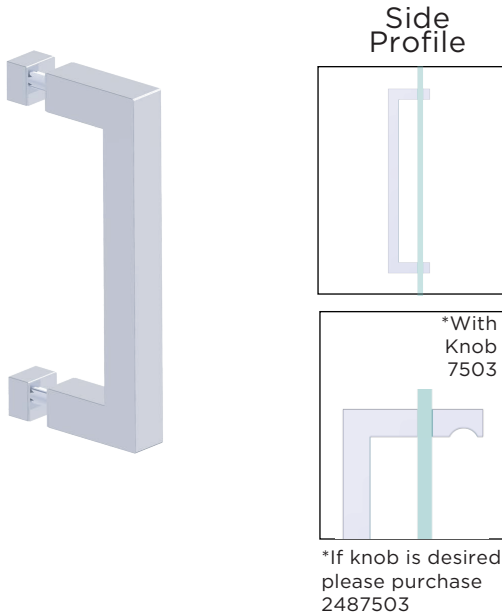

LONDON COLLECTION

SINGLE SHOWER DOOR HANDLE 6"

2487506

PRODUCT NAME: SINGLE SHOWER DOOR HANDER 6"

PRODUCT CODE: 2487506

MATERIAL: All-brass construction

KEY FEATURES: Contemporary design. Sleek rectangular shapes offset by strong squared anchors.

NOTE: Dimensions and specifications are subject to change without notice.

HANDLES INFO

Components Included		
①	Handle	X1
②	Set Screw M5	X2
③	Fixing Bracket	X2
④	Rubber Gasket	X4

Mounting Kits Included

	X1	Allen Key
---	----	-----------

GLASS INFO

Glass Hole C-C Distance		
A	6"/152mm	6" Shower Door Handle
	8"/203mm	8" Shower Door Handle
	12"/305mm	12" Shower Door Handle
	18"/457mm	18" Shower Door Handle
	24"/610mm	24" Shower Door Handle
B	3/8"(10mm)	Glass Hole Diameter
C	6-12mm	Glass Thickness