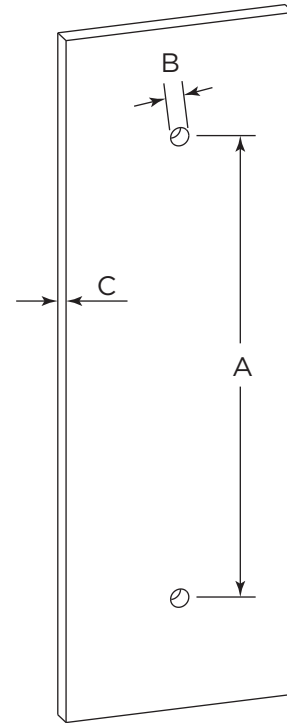

LONDON COLLECTION

SINGLE SHOWER DOOR HANDLE 6"

2487506

PRODUCT NAME: SINGLE SHOWER DOOR HANDER 6"

PRODUCT CODE: 2487506

MATERIAL: All-brass construction

KEY FEATURES: Contemporary design. Sleek rectangular shapes offset by strong squared anchors.

NOTE: Dimensions and specifications are subject to change without notice.

HANDLES INFO

Components Included		
①	Handle	X1
②	Set Screw M5	X2
③	Fixing Bracket	X2
④	Rubber Gasket	X4

Mounting Kits Included

	X1	Allen Key
---	----	-----------

GLASS INFO

Glass Hole C-C Distance		
A	6"/152mm	6" Shower Door Handle
	8"/203mm	8" Shower Door Handle
	12"/305mm	12" Shower Door Handle
	18"/457mm	18" Shower Door Handle
	24"/610mm	24" Shower Door Handle
B	3/8"(10mm)	Glass Hole Diameter
C	6-12mm	Glass Thickness