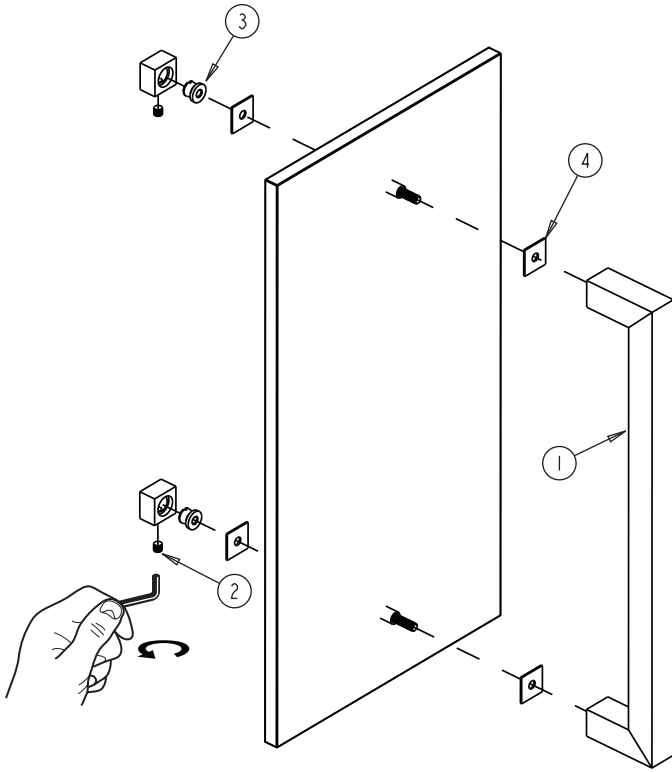

LONDON COLLECTION

SINGLE SHOWER DOOR HANDLE 6"

2487506

PRODUCT NAME: SINGLE SHOWER DOOR HANDER 6"

PRODUCT CODE: 2487506

MATERIAL: All-brass construction

KEY FEATURES: Contemporary design. Sleek rectangular shapes offset by strong squared anchors.

NOTE: Dimensions and specifications are subject to change without notice.

HANDLES INFO

Components Included		
①	Handle	X1
②	Set Screw M5	X2
③	Fixing Bracket	X2
④	Rubber Gasket	X4

Mounting Kits Included

	X1	Allen Key
---	----	-----------

GLASS INFO

Glass Hole C-C Distance		
A	6"/152mm	6" Shower Door Handle
	8"/203mm	8" Shower Door Handle
	12"/305mm	12" Shower Door Handle
	18"/457mm	18" Shower Door Handle
	24"/610mm	24" Shower Door Handle
B	3/8"(10mm)	Glass Hole Diameter
C	6-12mm	Glass Thickness