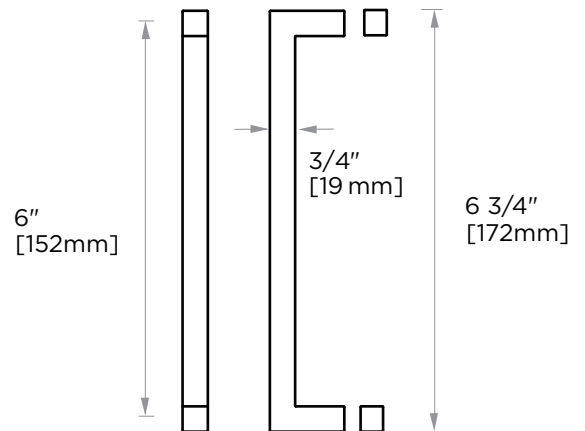

LONDON COLLECTION

SINGLE SHOWER DOOR HANDLE 6"

2487506

PRODUCT NAME: SINGLE SHOWER DOOR HANDER 6"

PRODUCT CODE: 2487506

MATERIAL: All-brass construction

KEY FEATURES: Contemporary design. Sleek rectangular shapes offset by strong squared anchors.

NOTE: Dimensions and specifications are subject to change without notice.

HANDLES INFO

Components Included		
①	Handle	X1
②	Set Screw M5	X2
③	Fixing Bracket	X2
④	Rubber Gasket	X4

Mounting Kits Included

	X1	Allen Key
---	----	-----------

GLASS INFO

Glass Hole C-C Distance		
A	6"/152mm	6" Shower Door Handle
	8"/203mm	8" Shower Door Handle
	12"/305mm	12" Shower Door Handle
	18"/457mm	18" Shower Door Handle
	24"/610mm	24" Shower Door Handle
B	3/8"(10mm)	Glass Hole Diameter
C	6-12mm	Glass Thickness

* Can be used with extension kit for thicker doors

NOTE: Dimensions and specifications are subject to change without notice.