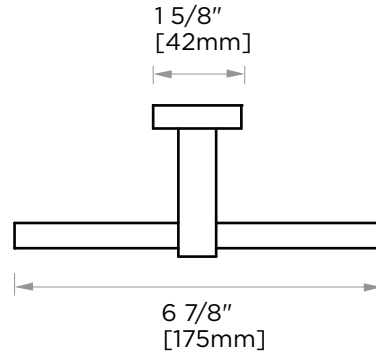

LONDON COLLECTION TOWEL RING 248464

PRODUCT NAME: TOWEL RING

PRODUCT CODE: 248464

MATERIAL: All-brass construction

KEY FEATURES: Contemporary design.
Sleek rectangular shapes offset
by strong squared anchors.

NOTE: Dimensions and specifications are subject to change without notice.