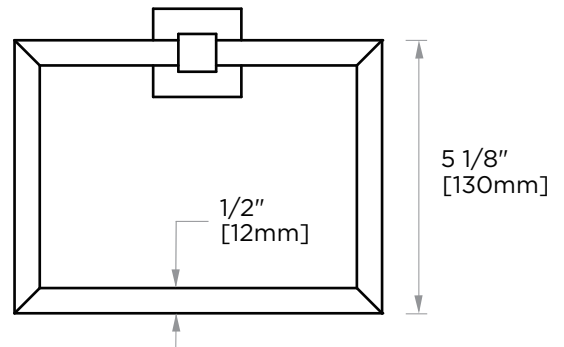

LONDON COLLECTION TOWEL RING 248464

PRODUCT NAME: TOWEL RING

PRODUCT CODE: 248464

MATERIAL: All-brass construction

KEY FEATURES: Contemporary design.
Sleek rectangular shapes offset
by strong squared anchors.

NOTE: Dimensions and specifications are subject to change without notice.