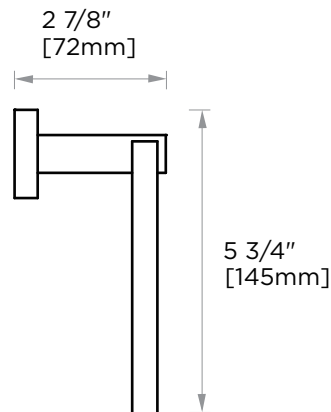

LONDON COLLECTION TOWEL RING 248464

PRODUCT NAME: TOWEL RING

PRODUCT CODE: 248464

MATERIAL: All-brass construction

KEY FEATURES: Contemporary design.
Sleek rectangular shapes offset
by strong squared anchors.

NOTE: Dimensions and specifications are subject to change without notice.