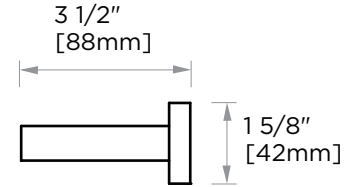

LONDON COLLECTION TOWEL BAR 18" 248180

PRODUCT NAME: TOWEL BAR 18"

PRODUCT CODE: 248180

MATERIAL: All-brass construction

KEY FEATURES: Contemporary design.
Sleek rectangular shapes offset
by strong squared anchors.