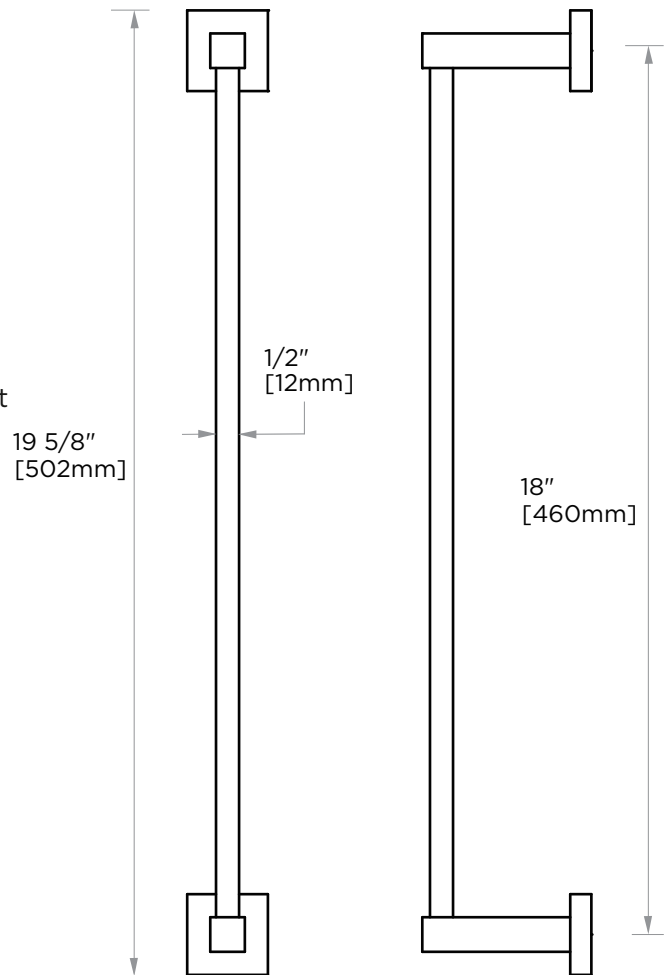

WARRANTY:

Lifetime Limited (Residential Use)
One Year (Commercial Use)

NOTE: Dimensions and specifications are subject to change without notice.