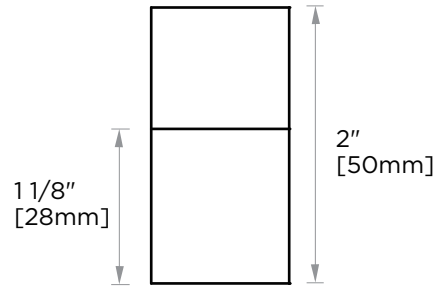

NOTE: Dimensions and specifications are subject to change without notice.