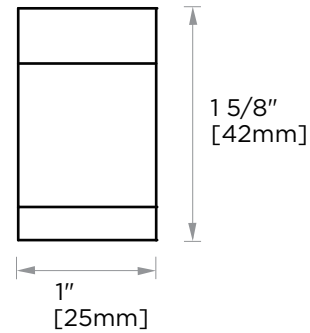

## BONN COLLECTION ROBE HOOK 238130D

**PRODUCT NAME:** ROBE HOOK

**PRODUCT CODE:** 238130D

**MATERIAL:** All-brass construction

**KEY FEATURES:** Contemporary design. Rectangular geometry, softened with curved corners.