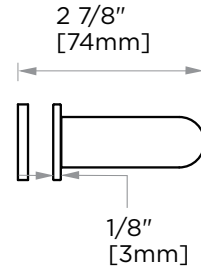

NICE COLLECTION
SINGLE SHOWER
DOOR HANDLE
1707512

PRODUCT NAME: SINGLE SHOWER
DOOR HANDLE

PRODUCT CODE: 1707512

MATERIAL: All-brass construction

KEY FEATURES: Contemporary design.
Soft, curved brass with
thin rosettes

NOTE: Dimensions and specifications are subject to change without notice.

HANDLES INFO

Components Included		
①	Handle	X1
②	Set Screw M6	X2
③	Fixing Bracket	X2
④	Rubber Gasket	X4

Mounting Kits Included		
	X1	Allen Key

GLASS INFO

Glass Hole C-C Distance		
A	8"/203mm	8" Shower Door Handle
	12"/305mm	12" Shower Door Handle
	18"/457mm	18" Shower Door Handle
	24"/610mm	24" Shower Door Handle
	36"/914mm	36" Shower Door Handle
B	1/2" (12mm)	Glass Hole Diameter
C	6-12mm	Glass Thickness

* Can be used with extension kit for thicker doors

NOTE: Dimensions and specifications are subject to change without notice.