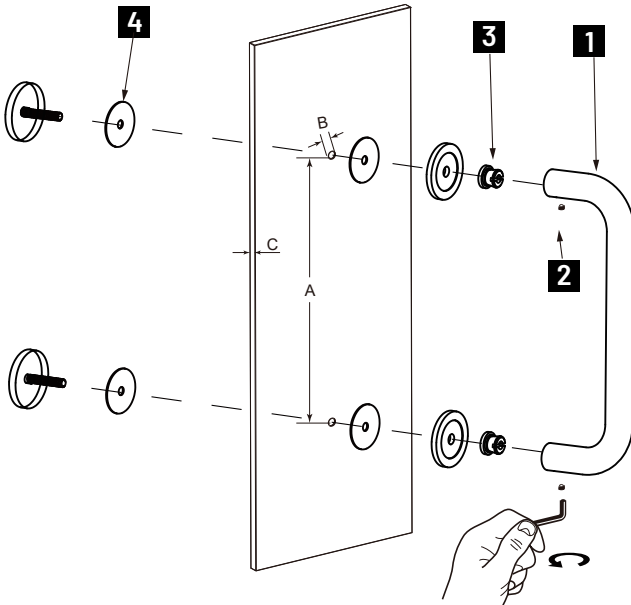

NICE COLLECTION
SINGLE SHOWER
DOOR HANDLE
1707512

PRODUCT NAME: SINGLE SHOWER
DOOR HANDLE

PRODUCT CODE: 1707512

MATERIAL: All-brass construction

KEY FEATURES: Contemporary design.
Soft, curved brass with
thin rosettes

NOTE: Dimensions and specifications are subject to change without notice.

HANDLES INFO

Components Included		
①	Handle	X1
②	Set Screw M6	X2
③	Fixing Bracket	X2
④	Rubber Gasket	X4

Mounting Kits Included		
	X1	Allen Key

GLASS INFO

Glass Hole C-C Distance		
A	8"/203mm	8" Shower Door Handle
	12"/305mm	12" Shower Door Handle
	18"/457mm	18" Shower Door Handle
	24"/610mm	24" Shower Door Handle
	36"/914mm	36" Shower Door Handle
B	1/2" (12mm)	Glass Hole Diameter
C	6-12mm	Glass Thickness