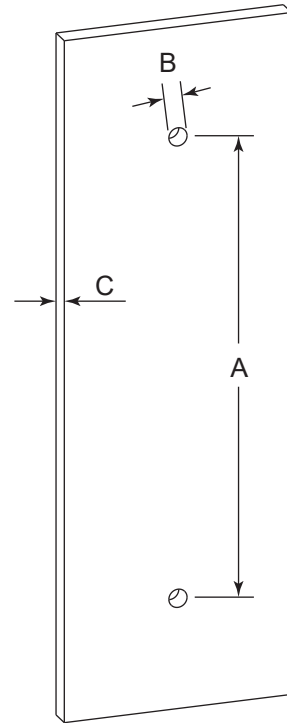

NICE COLLECTION
SINGLE SHOWER
DOOR HANDLE
1707512

PRODUCT NAME: SINGLE SHOWER
DOOR HANDLE

PRODUCT CODE: 1707512

MATERIAL: All-brass construction

KEY FEATURES: Contemporary design.
Soft, curved brass with
thin rosettes

NOTE: Dimensions and specifications are subject to change without notice.

HANDLES INFO

Components Included		
①	Handle	X1
②	Set Screw M6	X2
③	Fixing Bracket	X2
④	Rubber Gasket	X4

Mounting Kits Included		
	X1	Allen Key

GLASS INFO

Glass Hole C-C Distance		
A	8"/203mm	8" Shower Door Handle
	12"/305mm	12" Shower Door Handle
	18"/457mm	18" Shower Door Handle
	24"/610mm	24" Shower Door Handle
	36"/914mm	36" Shower Door Handle
B	1/2" (12mm)	Glass Hole Diameter
C	6-12mm	Glass Thickness