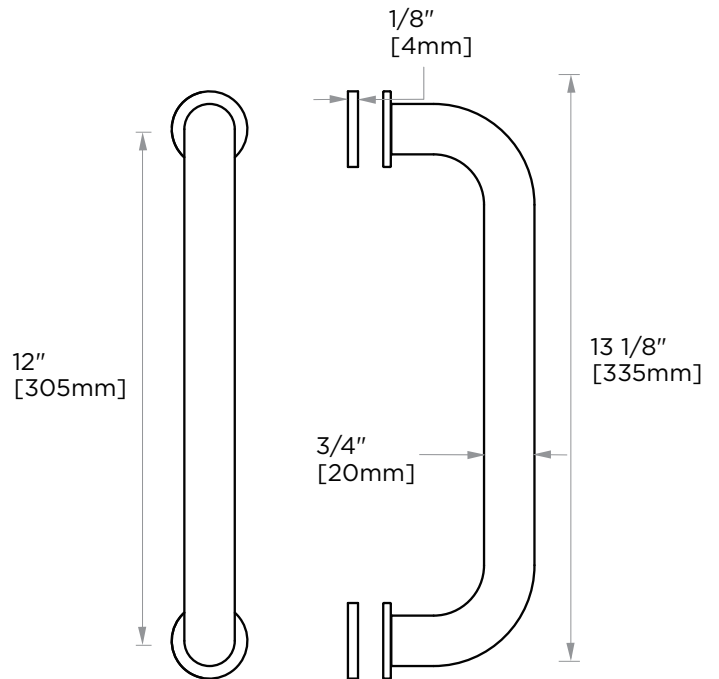

NICE COLLECTION
SINGLE SHOWER
DOOR HANDLE
1707512

PRODUCT NAME: SINGLE SHOWER
DOOR HANDLE

PRODUCT CODE: 1707512

MATERIAL: All-brass construction

KEY FEATURES: Contemporary design.
Soft, curved brass with
thin rosettes

NOTE: Dimensions and specifications are subject to change without notice.

HANDLES INFO

Components Included		
①	Handle	X1
②	Set Screw M6	X2
③	Fixing Bracket	X2
④	Rubber Gasket	X4

Mounting Kits Included		
	X1	Allen Key

GLASS INFO

Glass Hole C-C Distance		
A	8"/203mm	8" Shower Door Handle
	12"/305mm	12" Shower Door Handle
	18"/457mm	18" Shower Door Handle
	24"/610mm	24" Shower Door Handle
	36"/914mm	36" Shower Door Handle
B	1/2" (12mm)	Glass Hole Diameter
C	6-12mm	Glass Thickness

* Can be used with extension kit for thicker doors

NOTE: Dimensions and specifications are subject to change without notice.