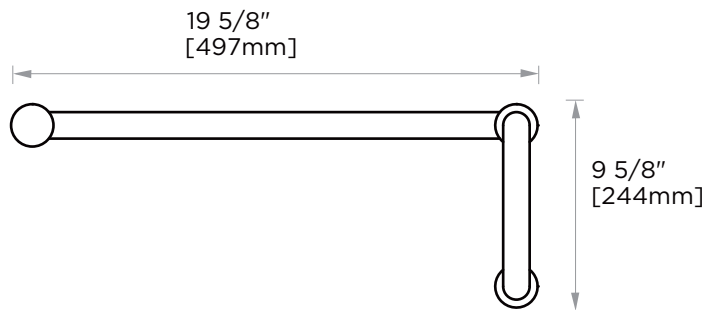

WARRANTY:

Lifetime Limited (Residential Use)
One Year (Commercial Use)

NOTE: Dimensions and specifications are subject to change without notice.