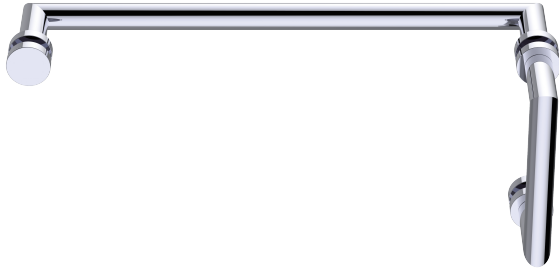

OSLO COLLECTION OFFSET SDH 8" & 18" 14470818

Size*	Product #	Description
8x18	14470818	8x18 combination SDH

*Additional sizing upon request

PRODUCT NAME: OFFSET SHOWER DOOR HANDLES 8" & 18"

PRODUCT CODE: 14470818

MATERIAL: All-brass construction

KEY FEATURES: Contemporary design.
Round minimalist look.

STOCKED FINISHES:

- Polished Chrome (99)
- Polished Nickel (68)
- Matte Black (48)

SPECIAL FINISHES AVAILABLE: Please see our website for full list samples