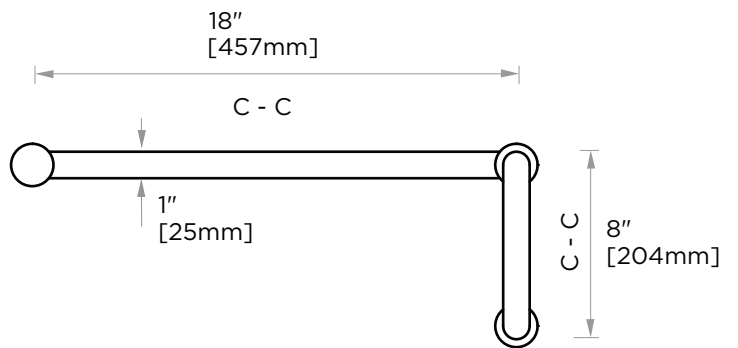

WARRANTY:

Lifetime Limited (Residential Use)
One Year (Commercial Use)

NOTE: Dimensions and specifications are subject to change without notice.