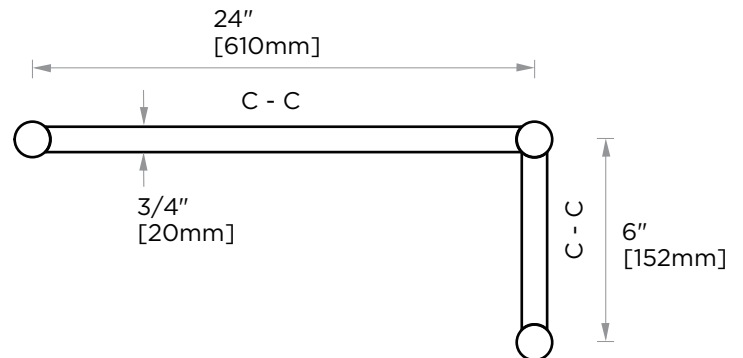

WARRANTY:

Lifetime Limited (Residential Use)
One Year (Commercial Use)

NOTE: Dimensions and specifications are subject to change without notice.