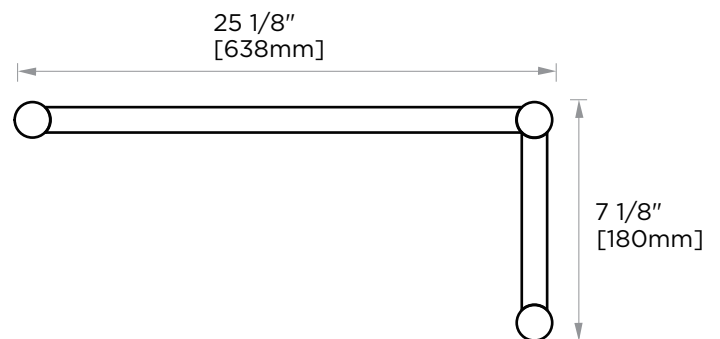

WARRANTY:

Lifetime Limited (Residential Use)
One Year (Commercial Use)

NOTE: Dimensions and specifications are subject to change without notice.