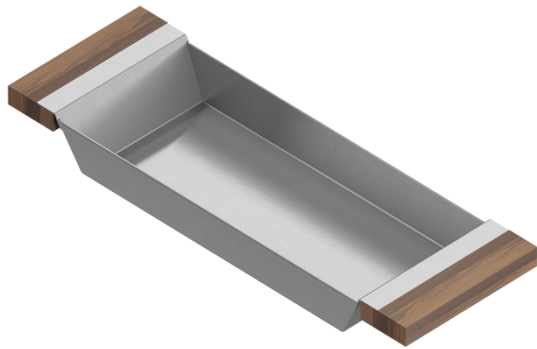

205221 | TRAY

STAINLESS STEEL SINK ACCESSORY

Specifications

Model	205221
Collection	Tray
Compatible bowl dimension (front-to-back)	17"
Overall dimensions	6" × 18" × 2 1/4"

Warranty

Home Refinements offers a 1-YEAR LIMITED WARRANTY following the purchase date for all mobile parts, options and accessories against defects of material and workmanship. This warranty is limited to defects or damages resulting from a normal residential use. For further details on our product warranty, please refer to our catalog or Web site.

Features

- Can be used on top of sink to create extra workspace or on countertop
- Ideal to prepare or to serve food
- Innovative and functional design to match with other standard Home Refinements accessories
- 100% premium hard rock maple or walnut handles for high quality and durability
- Rubber-tipped footings for better stability and protection
- 304 series stainless steel (18/10)
- Elegant no. 4 brushed finish that matches the appliances