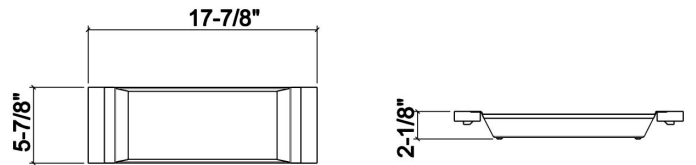

205221 | TRAY

STAINLESS STEEL SINK ACCESSORY

Specifications

Model	205221
Collection	Tray
Compatible bowl dimension (front-to-back)	17"
Overall dimensions	6" × 18" × 2 1/4"

Warranty

Home Refinements offers a 1-YEAR LIMITED WARRANTY following the purchase date for all mobile parts, options and accessories against defects of material and workmanship. This warranty is limited to defects or damages resulting from a normal residential use. For further details on our product warranty, please refer to our catalog or Web site.