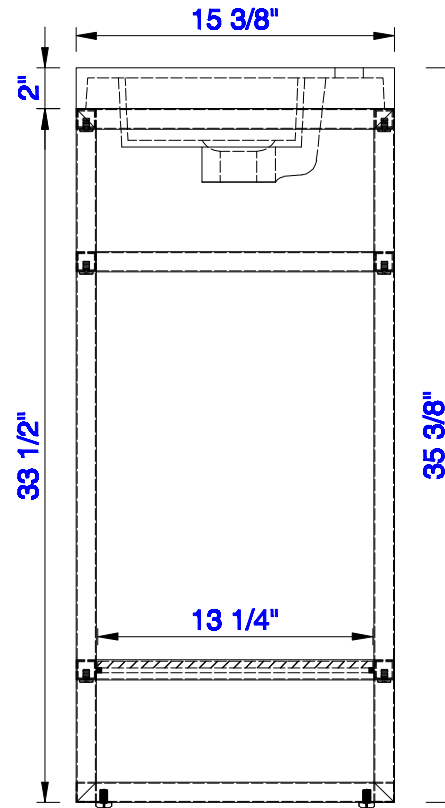

39 3/8"

Item Number:  
C105-V39.5-BNK  
C105-V39.5-RGD  
C105-V39.5-MBK

JAMES MARTIN

VANITIES™

Boston 39 3/8" Stainless Steel Sink Console

Diagrams with Dimensions

page 01 of 03

NOTE ONE: Countertop with integrated sink is shown on this cabinet

page 02 of 03

NOTE ONE: Countertop with integrated sink is shown on this cabinet.

Version:202004

39 3/8"

Item Number:  
C105-V39.5-BNK  
C105-V39.5-RGD  
C105-V39.5-MBK

JAMES MARTIN

VANITIES™

**Boston 39 3/8" Stainless Steel Sink Console**  
Diagrams with Dimensions  
page 03 of 03

JAMES MARTIN

VANITIES™

**Boston 1001mm Stainless Steel Sink Console**  
Diagrams with Dimensions  
page 01 of 03

**NOTE ONE: Countertop with integrated sink is shown on this cabinet**  
**NOTE TWO: This vanity does not have a Backsplash.**

Version:202004

1001mm

Item Number:  
C105-V39.5-BNK  
C105-V39.5-RGD  
C105-V39.5-MBK

JAMES MARTIN

Boston 1001mm Stainless Steel Sink Console

Diagrams with Dimensions

page 02 of 03

VANITIES™