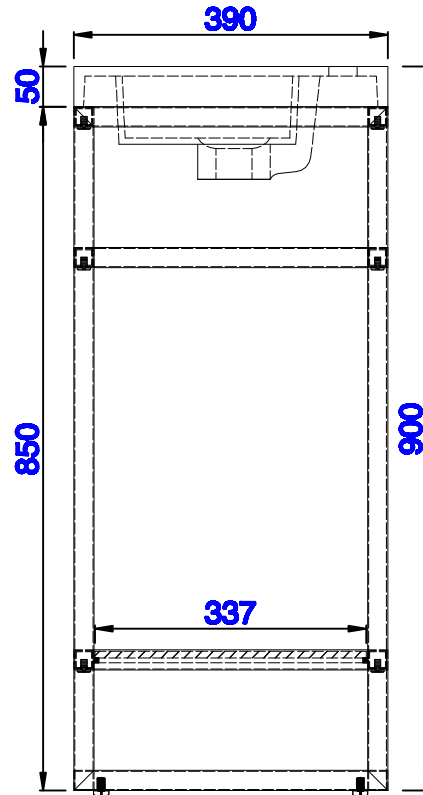

JAMES MARTIN

VANITIES™

**Boston 1001mm Stainless Steel Sink Console**  
Diagrams with Dimensions  
page 01 of 03

**NOTE ONE: Countertop with integrated sink is shown on this cabinet**  
**NOTE TWO: This vanity does not have a Backsplash.**

Version:202004

1001mm

Item Number:  
C105-V39.5-BNK  
C105-V39.5-RGD  
C105-V39.5-MBK

JAMES MARTIN

Boston 1001mm Stainless Steel Sink Console

Diagrams with Dimensions

page 02 of 03

VANITIES™

**NOTE ONE: Countertop with integrated sink is shown on this cabinet.**

Version:202004

1001mm

Item Number:  
C105-V39.5-BNK  
C105-V39.5-RGD  
C105-V39.5-MBK

JAMES MARTIN

VANITIES™

**Boston 1001mm Stainless Steel Sink Console**  
Diagrams with Dimensions  
page 03 of 03

**NOTE ONE: Countertop with integrated sink is shown on this cabinet**  
**NOTE TWO: This vanity does not have a Backsplash.**

Version:202004