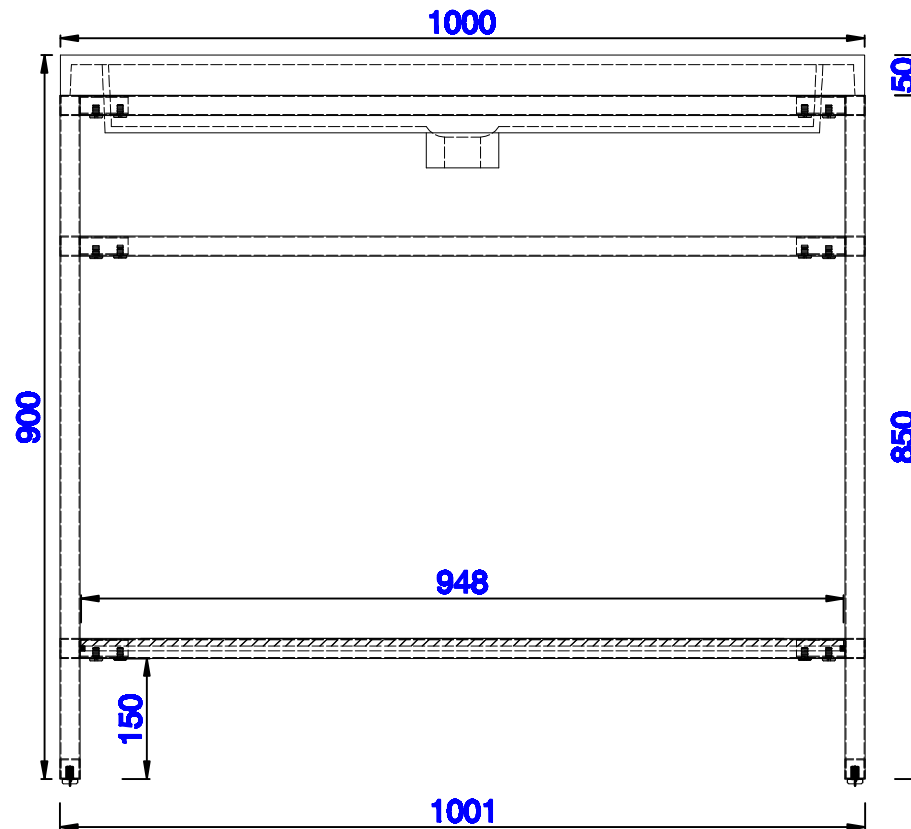

39 3/8"

Item Number:  
C105-V39.5-BNK  
C105-V39.5-RGD  
C105-V39.5-MBK

JAMES MARTIN

VANITIES™

Boston 39 3/8" Stainless Steel Sink Console

Diagrams with Dimensions

page 01 of 03

NOTE ONE: Countertop with integrated sink is shown on this cabinet

page 02 of 03

NOTE ONE: Countertop with integrated sink is shown on this cabinet.

Version:202004

39 3/8"

Item Number:  
C105-V39.5-BNK  
C105-V39.5-RGD  
C105-V39.5-MBK

JAMES MARTIN

VANITIES™

**Boston 39 3/8" Stainless Steel Sink Console**  
Diagrams with Dimensions  
page 03 of 03

**NOTE ONE: Countertop with integrated sink is shown on this cabinet**  
**NOTE TWO: This vanity does not have a Backsplash.**

Version:202004

1001mm

Item Number:  
C105-V39.5-BNK  
C105-V39.5-RGD  
C105-V39.5-MBK

JAMES MARTIN

VANITIES™

**Boston 1001mm Stainless Steel Sink Console**  
Diagrams with Dimensions  
page 01 of 03

**NOTE ONE: Countertop with integrated sink is shown on this cabinet**  
**NOTE TWO: This vanity does not have a Backsplash.**