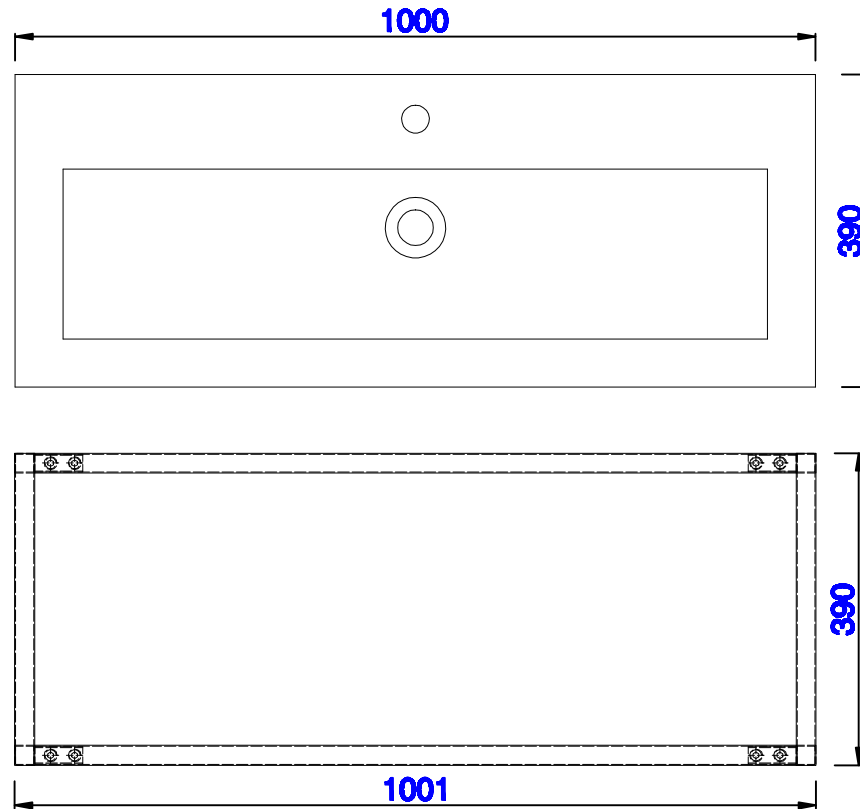

JAMES MARTIN

VANITIES™

**Boston 1001mm Stainless Steel Sink Console**  
Diagrams with Dimensions  
page 01 of 03

**NOTE ONE: Countertop with integrated sink is shown on this cabinet**  
**NOTE TWO: This vanity does not have a Backsplash.**

Version:202004

1001mm

Item Number:  
C105-V39.5-BNK  
C105-V39.5-RGD  
C105-V39.5-MBK

JAMES MARTIN

Boston 1001mm Stainless Steel Sink Console

Diagrams with Dimensions

page 02 of 03

VANITIES™

**NOTE ONE: Countertop with integrated sink is shown on this cabinet.**

Version:202004

1001mm

Item Number:  
C105-V39.5-BNK  
C105-V39.5-RGD  
C105-V39.5-MBK

JAMES MARTIN

VANITIES™

**Boston 1001mm Stainless Steel Sink Console**  
Diagrams with Dimensions  
page 03 of 03