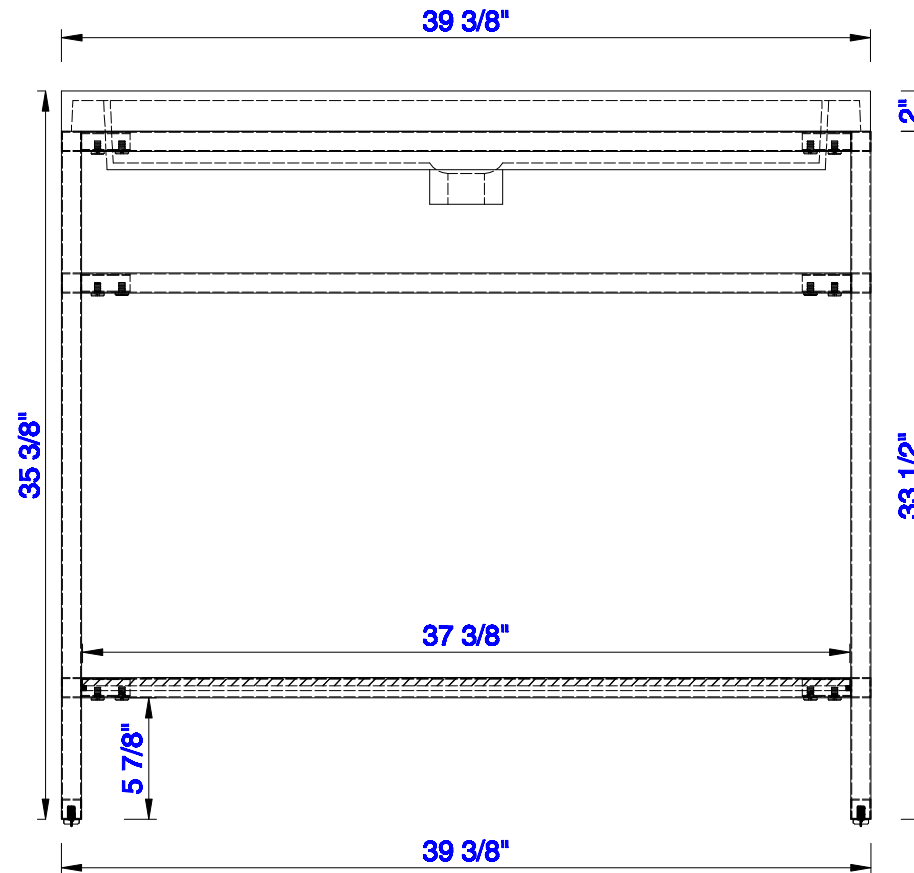

39 3/8"

Item Number:  
C105-V39.5-BNK  
C105-V39.5-RGD  
C105-V39.5-MBK

JAMES MARTIN

VANITIES™

Boston 39 3/8" Stainless Steel Sink Console

Diagrams with Dimensions

page 01 of 03

NOTE ONE: Countertop with integrated sink is shown on this cabinet

NOTE TWO: This vanity does not have a Backsplash.

Version:202004

39 3/8"

Item Number:  
C105-V39.5-BNK  
C105-V39.5-RGD  
C105-V39.5-MBK

JAMES MARTIN

VANITIES™

Boston 39 3/8" Stainless Steel Sink Console

Diagrams with Dimensions

page 02 of 03

NOTE ONE: Countertop with integrated sink is shown on this cabinet.

Version:202004

39 3/8"

Item Number:  
C105-V39.5-BNK  
C105-V39.5-RGD  
C105-V39.5-MBK

JAMES MARTIN

VANITIES™

**Boston 39 3/8" Stainless Steel Sink Console**  
Diagrams with Dimensions  
page 03 of 03

**NOTE ONE: Countertop with integrated sink is shown on this cabinet**  
**NOTE TWO: This vanity does not have a Backsplash.**

Version:202004

1001mm

Item Number:  
C105-V39.5-BNK  
C105-V39.5-RGD  
C105-V39.5-MBK