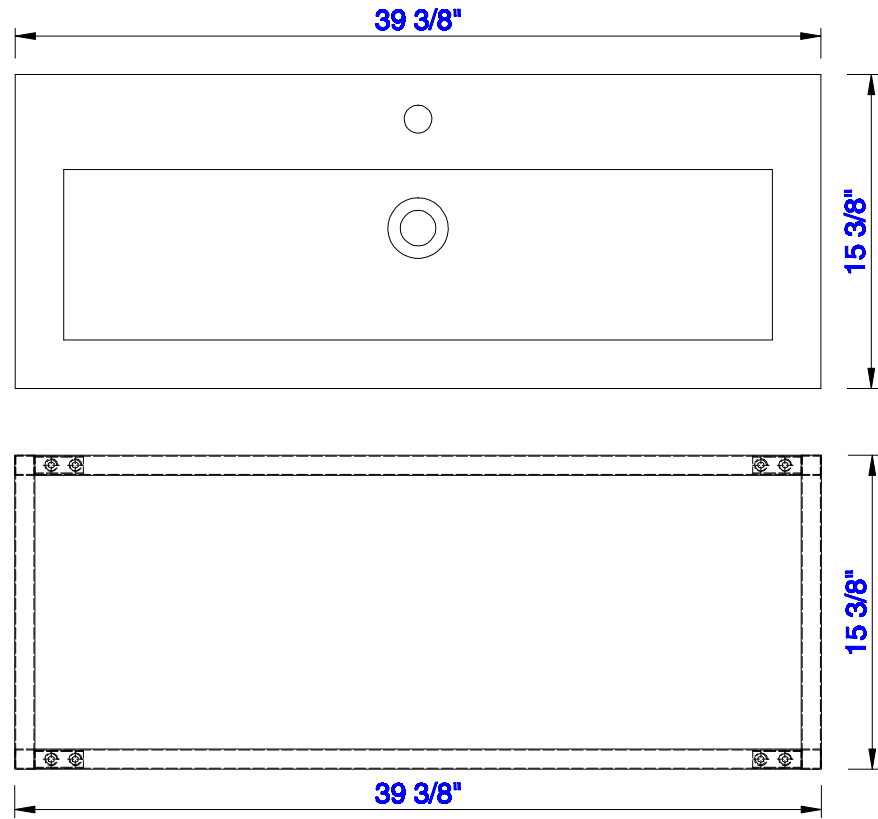

39 3/8"

Item Number:  
C105-V39.5-BNK  
C105-V39.5-RGD  
C105-V39.5-MBK

JAMES MARTIN

VANITIES™

Boston 39 3/8" Stainless Steel Sink Console

Diagrams with Dimensions

page 01 of 03

NOTE ONE: Countertop with integrated sink is shown on this cabinet

NOTE TWO: This vanity does not have a Backsplash.

Version:202004

39 3/8"

Item Number:  
C105-V39.5-BNK  
C105-V39.5-RGD  
C105-V39.5-MBK

JAMES MARTIN

VANITIES™

Boston 39 3/8" Stainless Steel Sink Console

Diagrams with Dimensions

page 02 of 03

NOTE ONE: Countertop with integrated sink is shown on this cabinet.

Version:202004

39 3/8"

Item Number:  
C105-V39.5-BNK  
C105-V39.5-RGD  
C105-V39.5-MBK

JAMES MARTIN

VANITIES™

**Boston 39 3/8" Stainless Steel Sink Console**  
Diagrams with Dimensions  
page 03 of 03