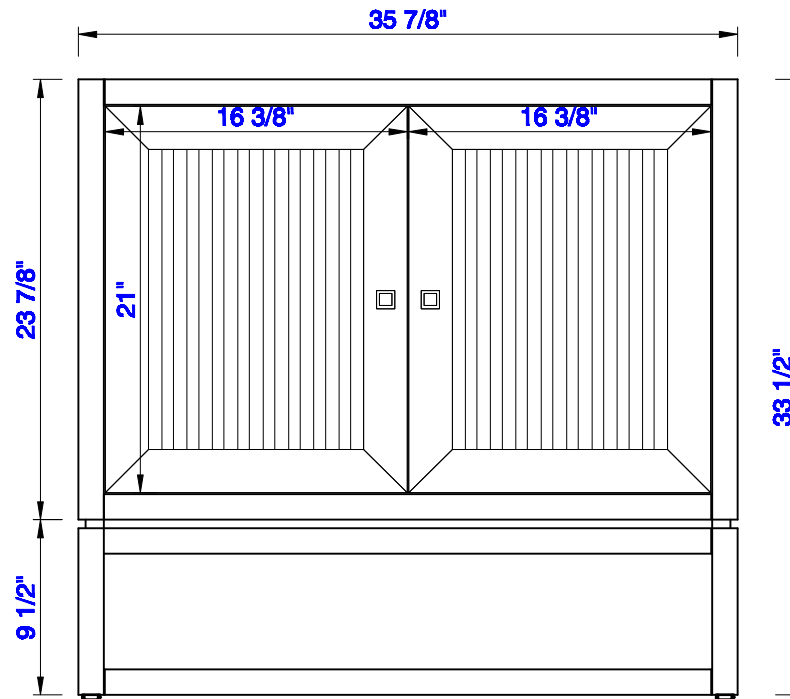

36"

Item Number:  
E645-V36-MCA  
E645-V36-GW

JAMES MARTIN

VANITIES™

Addison 36" Single Vanity Cabinet  
Diagrams with Dimensions  
page 01 of 03

**NOTE ONE: Countertops are not shown in these diagrams. (Cabinet Only)**

**NOTE TWO: This vanity does not have a Backsplash.**

**Please consult our website for Countertop Diagrams: [www.jamesmartinvanities.com](http://www.jamesmartinvanities.com)**

Version:202010

36"

Item Number:  
E645-V36-MCA  
E645-V36-GW

JAMES MARTIN

VANITIES™

Addison 36" Single Vanity Cabinet  
Diagrams with Dimensions  
page 02 of 03

**NOTE ONE:** Countertops are not shown in these diagrams . (Cabinet Only)  
**NOTE TWO:** Internal Shelves (Shown) are designed to align with sinks in James Martin's Optional Countertops.  
Customer's own countertops and sinks may align differently, and modification may be required.  
Please consult our website for Countertop Diagrams: [www.jamesmartinvanities.com](http://www.jamesmartinvanities.com)

36"

Item Number:  
E645-V36-MCA  
E645-V36-GW

JAMES MARTIN

VANITIES™

Addison 36" Single Vanity Cabinet  
Diagrams with Dimensions  
page 03 of 03

**NOTE ONE:** Countertops are not shown in these diagrams . (Cabinet Only)