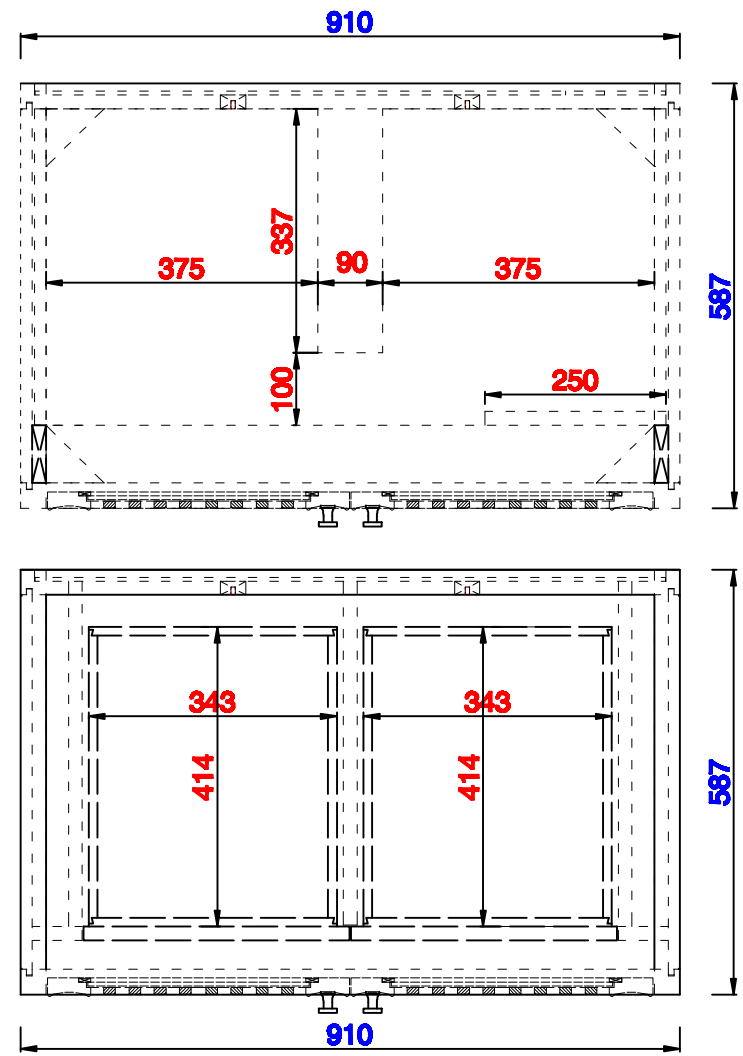

36"

Item Number:  
E645-V36-MCA  
E645-V36-GW

JAMES MARTIN

VANITIES™

Addison 36" Single Vanity Cabinet  
Diagrams with Dimensions  
page 01 of 03

**NOTE ONE: Countertops are not shown in these diagrams. (Cabinet Only)**

**Please consult our website for Countertop Diagrams: [www.jamesmartinvanities.com](http://www.jamesmartinvanities.com)**

Version:202010

914mm

Item Number:  
E645-V36-MCA  
E645-V36-GW

JAMES MARTIN

VANITIES™

Addison 914mm Single Vanity Cabinet  
Diagrams with Dimensions  
page 02 of 03

**NOTE ONE:** Countertops are not shown in these diagrams . (Cabinet Only)  
**NOTE TWO:** Internal Shelves (Shown) are designed to align with sinks in James Martin's Optional Countertops.  
Customer's own countertops and sinks may align differently, and modification may be required.  
Please consult our website for Countertop Diagrams: [www.jamesmartinvanities.com](http://www.jamesmartinvanities.com)

914mm

Item Number:  
E645-V36-MCA  
E645-V36-GW

JAMES MARTIN

VANITIES™

Addison 914mm Single Vanity Cabinet  
Diagrams with Dimensions  
page 03 of 03

**NOTE ONE:** Countertops are not shown in these diagrams . (Cabinet Only)