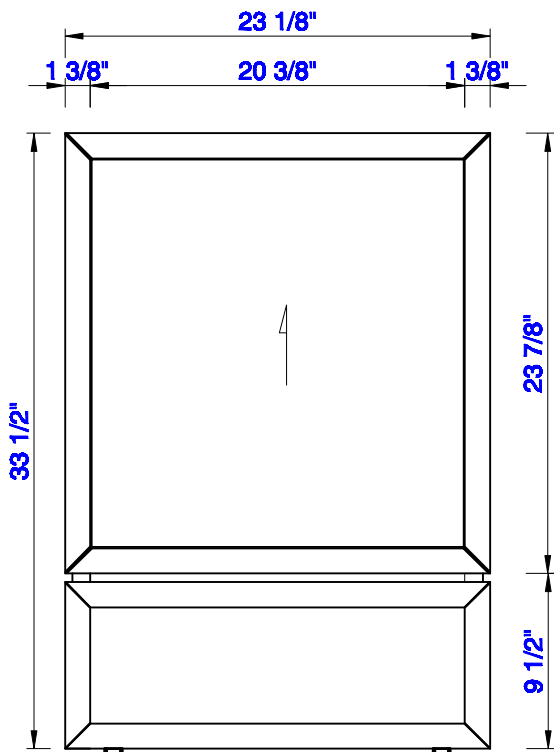

36"

Item Number:  
E645-V36-MCA  
E645-V36-GW

JAMES MARTIN

VANITIES™

Addison 36" Single Vanity Cabinet  
Diagrams with Dimensions  
page 01 of 03

**NOTE ONE: Countertops are not shown in these diagrams. (Cabinet Only)**

JAMES MARTIN

VANITIES™

Addison 36" Single Vanity Cabinet  
Diagrams with Dimensions  
page 02 of 03

**NOTE ONE:** Countertops are not shown in these diagrams . (Cabinet Only)  
**NOTE TWO:** Internal Shelves (Shown) are designed to align with sinks in James Martin's Optional Countertops.  
Customer's own countertops and sinks may align differently, and modification may be required.  
Please consult our website for Countertop Diagrams: [www.jamesmartinvanities.com](http://www.jamesmartinvanities.com)

36"

Item Number:  
E645-V36-MCA  
E645-V36-GW

JAMES MARTIN

VANITIES™

Addison 36" Single Vanity Cabinet  
Diagrams with Dimensions  
page 03 of 03

**NOTE ONE:** Countertops are not shown in these diagrams . (Cabinet Only)

JAMES MARTIN

VANITIES™

Addison 914mm Single Vanity Cabinet  
Diagrams with Dimensions  
page 01 of 03

**NOTE ONE: Countertops are not shown in these diagrams. (Cabinet Only)**

**NOTE TWO: This vanity does not have a Backsplash.**