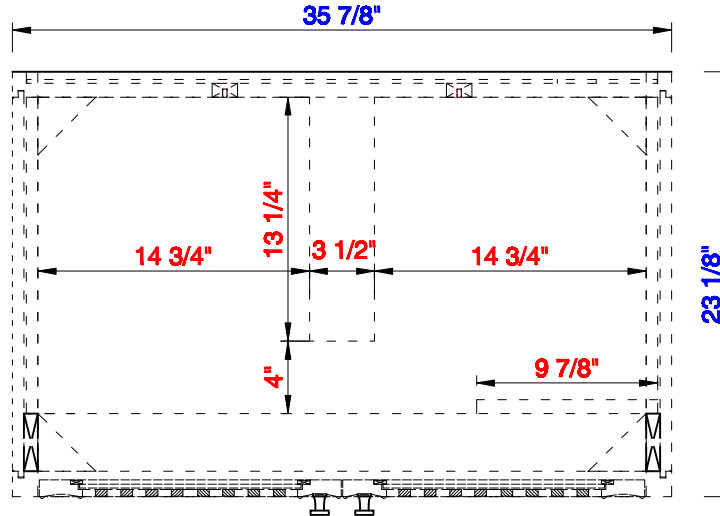

36"

Item Number:  
E645-V36-MCA  
E645-V36-GW

JAMES MARTIN

VANITIES™

Addison 36" Single Vanity Cabinet  
Diagrams with Dimensions  
page 01 of 03

**NOTE ONE: Countertops are not shown in these diagrams. (Cabinet Only)**

JAMES MARTIN

VANITIES™

Addison 36" Single Vanity Cabinet  
Diagrams with Dimensions  
page 02 of 03

**NOTE ONE:** Countertops are not shown in these diagrams . (Cabinet Only)  
**NOTE TWO:** Internal Shelves (Shown) are designed to align with sinks in James Martin's Optional Countertops.  
Customer's own countertops and sinks may align differently, and modification may be required.  
Please consult our website for Countertop Diagrams: [www.jamesmartinvanities.com](http://www.jamesmartinvanities.com)

36"

Item Number:  
E645-V36-MCA  
E645-V36-GW

JAMES MARTIN

VANITIES™

Addison 36" Single Vanity Cabinet  
Diagrams with Dimensions  
page 03 of 03

**NOTE ONE:** Countertops are not shown in these diagrams . (Cabinet Only)

914mm

Item Number:  
E645-V36-MCA  
E645-V36-GW

JAMES MARTIN

VANITIES™

Addison 914mm Single Vanity Cabinet  
Diagrams with Dimensions  
page 03 of 03

**NOTE ONE:** Countertops are not shown in these diagrams . (Cabinet Only)