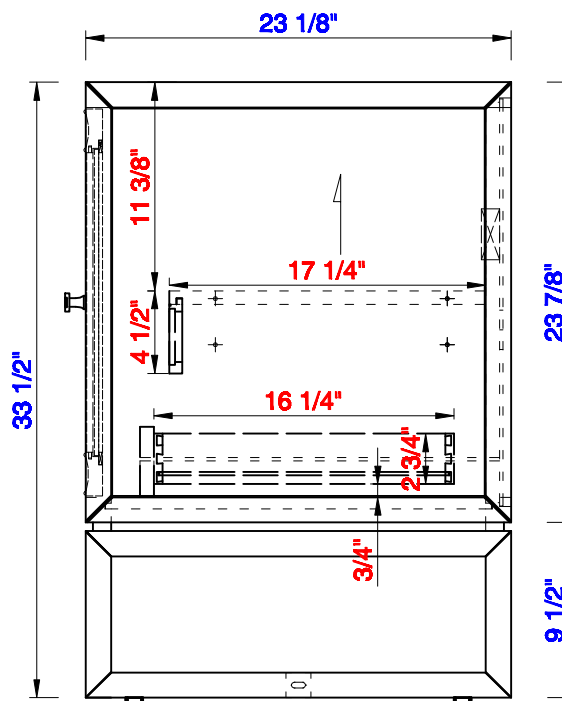

36"

Item Number:  
E645-V36-MCA  
E645-V36-GW

JAMES MARTIN

VANITIES™

Addison 36" Single Vanity Cabinet  
Diagrams with Dimensions  
page 01 of 03

**NOTE ONE: Countertops are not shown in these diagrams. (Cabinet Only)**

JAMES MARTIN

VANITIES™

Addison 36" Single Vanity Cabinet  
Diagrams with Dimensions  
page 02 of 03

**NOTE ONE:** Countertops are not shown in these diagrams . (Cabinet Only)  
**NOTE TWO:** Internal Shelves (Shown) are designed to align with sinks in James Martin's Optional Countertops.  
Customer's own countertops and sinks may align differently, and modification may be required.  
Please consult our website for Countertop Diagrams: [www.jamesmartinvanities.com](http://www.jamesmartinvanities.com)

36"

Item Number:  
E645-V36-MCA  
E645-V36-GW

JAMES MARTIN

VANITIES™

Addison 36" Single Vanity Cabinet  
Diagrams with Dimensions  
page 03 of 03

**NOTE ONE:** Countertops are not shown in these diagrams . (Cabinet Only)

JAMES MARTIN

VANITIES™

Addison 914mm Single Vanity Cabinet  
Diagrams with Dimensions  
page 01 of 03

**NOTE ONE: Countertops are not shown in these diagrams. (Cabinet Only)**

**NOTE TWO: This vanity does not have a Backsplash.**