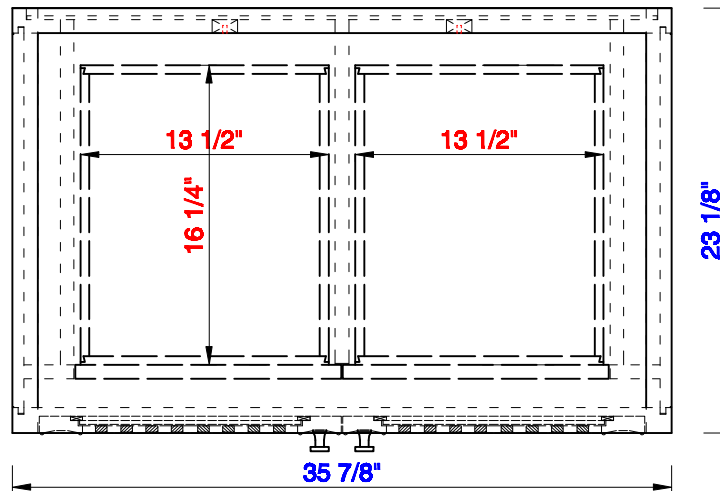

36"

Item Number:  
E645-V36-MCA  
E645-V36-GW

JAMES MARTIN

VANITIES™

Addison 36" Single Vanity Cabinet  
Diagrams with Dimensions  
page 01 of 03

**NOTE ONE: Countertops are not shown in these diagrams. (Cabinet Only)**

JAMES MARTIN

VANITIES™

Addison 36" Single Vanity Cabinet  
Diagrams with Dimensions  
page 02 of 03

**NOTE ONE:** Countertops are not shown in these diagrams . (Cabinet Only)  
**NOTE TWO:** Internal Shelves (Shown) are designed to align with sinks in James Martin's Optional Countertops.  
Customer's own countertops and sinks may align differently, and modification may be required.  
Please consult our website for Countertop Diagrams: [www.jamesmartinvanities.com](http://www.jamesmartinvanities.com)

36"

Item Number:  
E645-V36-MCA  
E645-V36-GW

JAMES MARTIN

VANITIES™

Addison 36" Single Vanity Cabinet  
Diagrams with Dimensions  
page 03 of 03

**NOTE ONE:** Countertops are not shown in these diagrams . (Cabinet Only)

914mm

Item Number:  
E645-V36-MCA  
E645-V36-GW

JAMES MARTIN

VANITIES™

Addison 914mm Single Vanity Cabinet  
Diagrams with Dimensions  
page 03 of 03

**NOTE ONE:** Countertops are not shown in these diagrams . (Cabinet Only)