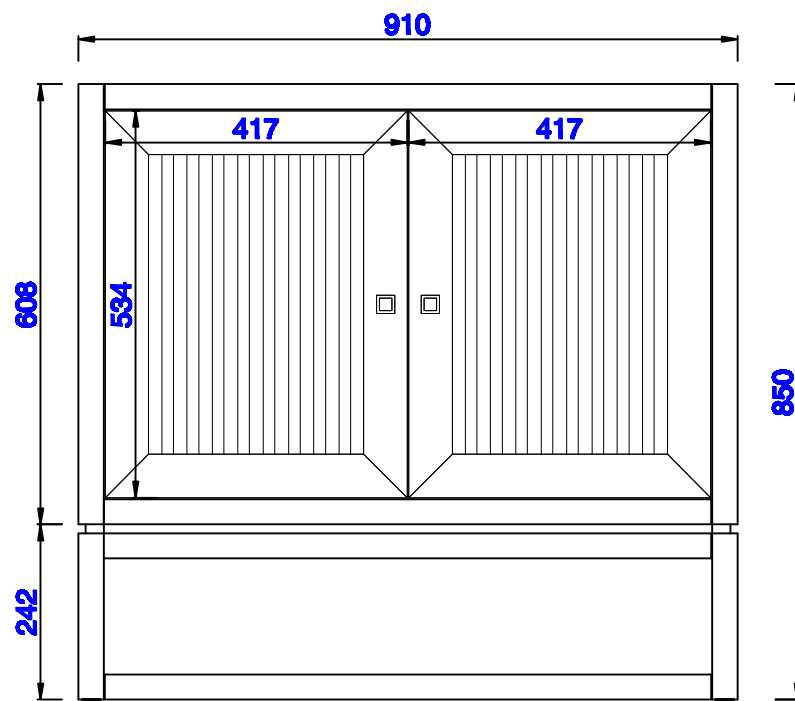

36"

Item Number:  
E645-V36-MCA  
E645-V36-GW

JAMES MARTIN

VANITIES™

Addison 36" Single Vanity Cabinet  
Diagrams with Dimensions  
page 01 of 03

**NOTE ONE: Countertops are not shown in these diagrams. (Cabinet Only)**

36"

Item Number:  
E645-V36-MCA  
E645-V36-GW

JAMES MARTIN

VANITIES™

Addison 36" Single Vanity Cabinet  
Diagrams with Dimensions  
page 03 of 03

**NOTE ONE:** Countertops are not shown in these diagrams . (Cabinet Only)

**NOTE TWO:** This vanity does not have a Backsplash.

Please consult our website for Countertop Diagrams: [www.jamesmartinvanities.com](http://www.jamesmartinvanities.com)

Version:202010

914mm

Item Number:  
E645-V36-MCA  
E645-V36-GW

JAMES MARTIN

VANITIES™

Addison 914mm Single Vanity Cabinet  
Diagrams with Dimensions  
page 01 of 03

**NOTE ONE: Countertops are not shown in these diagrams. (Cabinet Only)**

**NOTE TWO: This vanity does not have a Backsplash.**