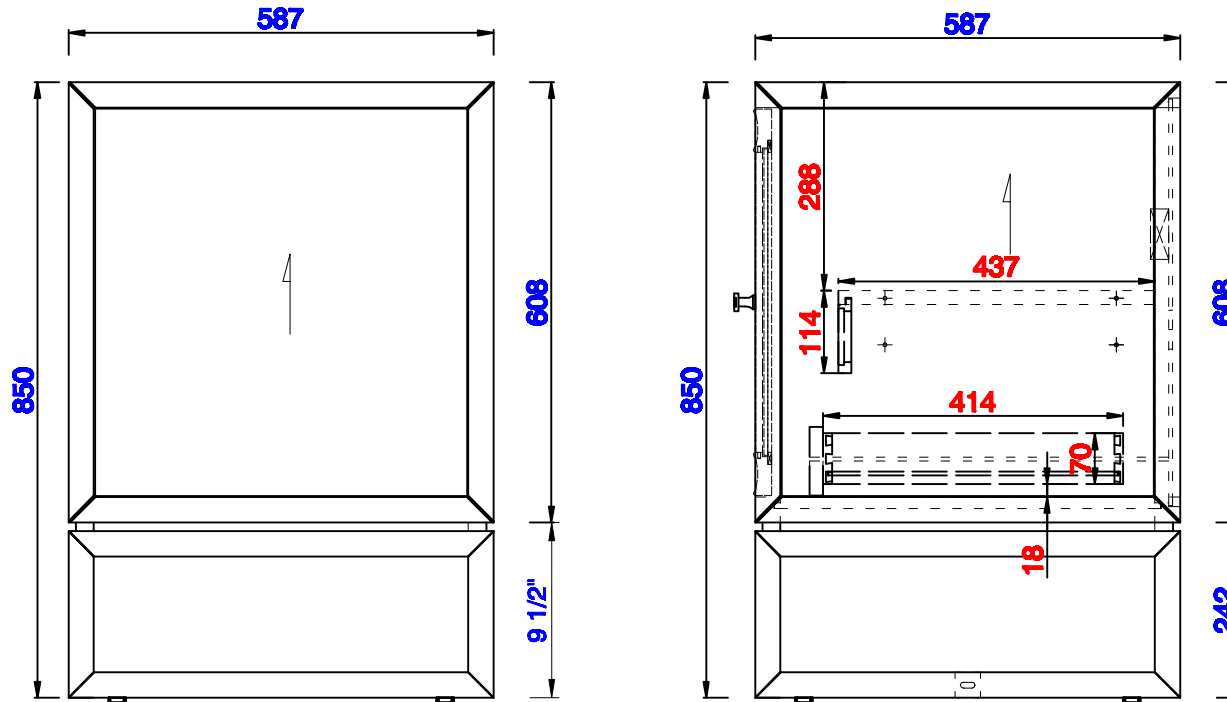

36"

Item Number:  
E645-V36-MCA  
E645-V36-GW

JAMES MARTIN

VANITIES™

Addison 36" Single Vanity Cabinet  
Diagrams with Dimensions  
page 01 of 03

**NOTE ONE: Countertops are not shown in these diagrams. (Cabinet Only)**

**Please consult our website for Countertop Diagrams: [www.jamesmartinvanities.com](http://www.jamesmartinvanities.com)**

Version:202010

914mm

Item Number:  
E645-V36-MCA  
E645-V36-GW

JAMES MARTIN

VANITIES™

Addison 914mm Single Vanity Cabinet  
Diagrams with Dimensions  
page 02 of 03

**NOTE ONE:** Countertops are not shown in these diagrams . (Cabinet Only)  
**NOTE TWO:** Internal Shelves (Shown) are designed to align with sinks in James Martin's Optional Countertops.  
Customer's own countertops and sinks may align differently, and modification may be required.  
Please consult our website for Countertop Diagrams: [www.jamesmartinvanities.com](http://www.jamesmartinvanities.com)

914mm

Item Number:  
E645-V36-MCA  
E645-V36-GW

JAMES MARTIN

VANITIES™

Addison 914mm Single Vanity Cabinet  
Diagrams with Dimensions  
page 03 of 03

**NOTE ONE:** Countertops are not shown in these diagrams . (Cabinet Only)