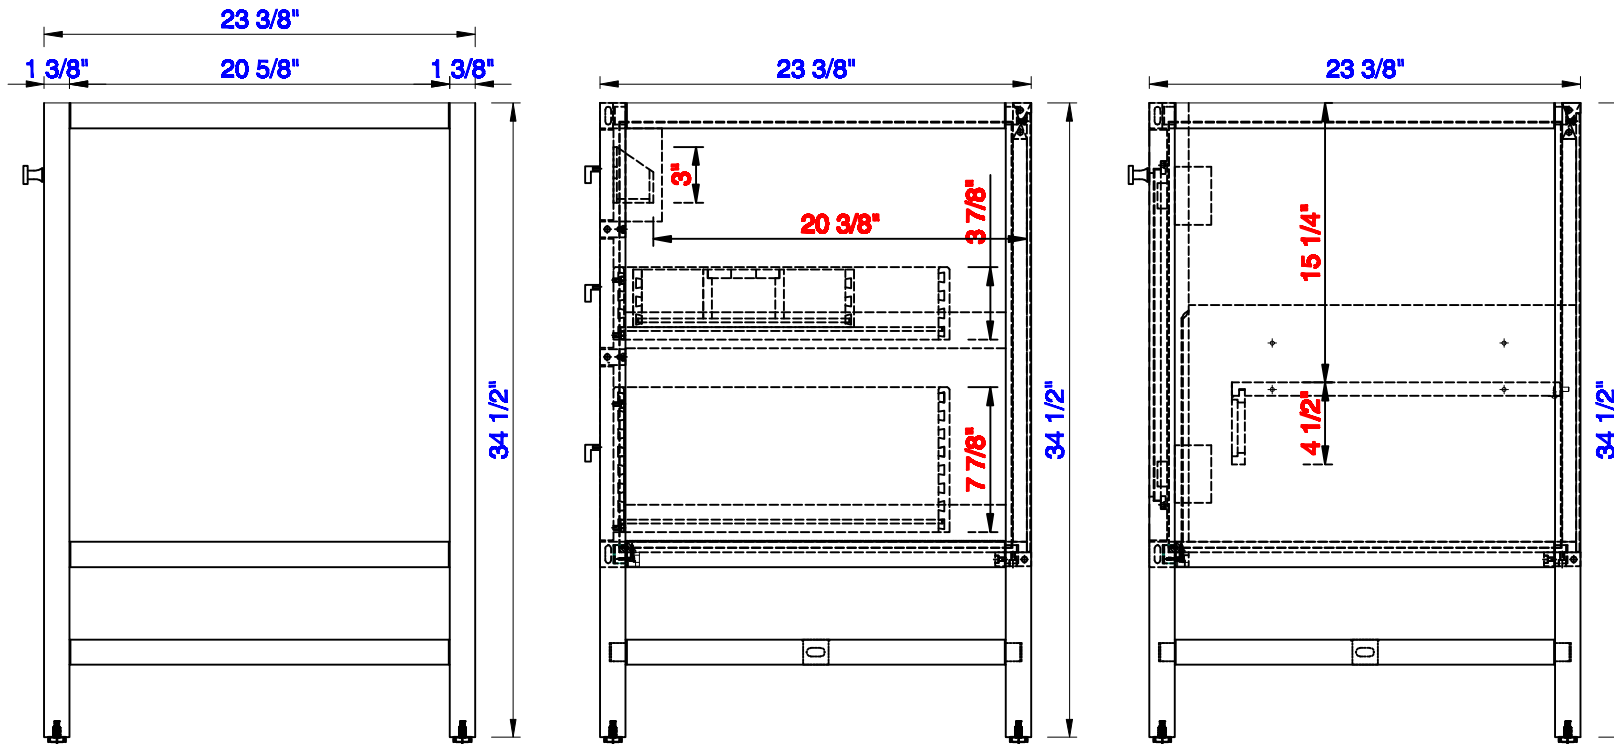

29 7/8"

Item Number:
E444-V30-MCA

JAMES MARTIN

VANITIES™

Addison 29 7/8" Single Cabinet
Diagrams with Dimensions
page 01 of 03

NOTE ONE: Countertops are not shown in these diagrams. (Cabinet Only)

NOTE TWO: This vanity does not have a Backsplash.

NOTE ONE: Countertops are not shown in these diagrams. (Cabinet Only)

NOTE TWO: Internal Shelves (Shown) are designed to align with sinks in James Martin's Optional Countertops. Customer's own countertops and sinks may align differently, and modification may be required. Please consult our website for Countertop Diagrams: www.jamesmartinvanities.com

Version:202004

29 7/8"

Item Number:
E444-V30-MCA

JAMES MARTIN

VANITIES™

Addison 29 7/8" Single Cabinet
Diagrams with Dimensions
page 03 of 03

NOTE ONE: Countertops are not shown in these diagrams. (Cabinet Only)

758mm

Item Number:
E444-V30-MCA

JAMES MARTIN

VANITIES™

Addison 758mm Single Cabinet
Diagrams with Dimensions
page 02 of 03

NOTE ONE: Countertops are not shown in these diagrams. (Cabinet Only)

NOTE TWO: Internal Shelves (Shown) are designed to align with sinks in James Martin's Optional Countertops. Customer's own countertops and sinks may align differently, and modification may be required. Please consult our website for Countertop Diagrams: www.jamesmartinvanities.com