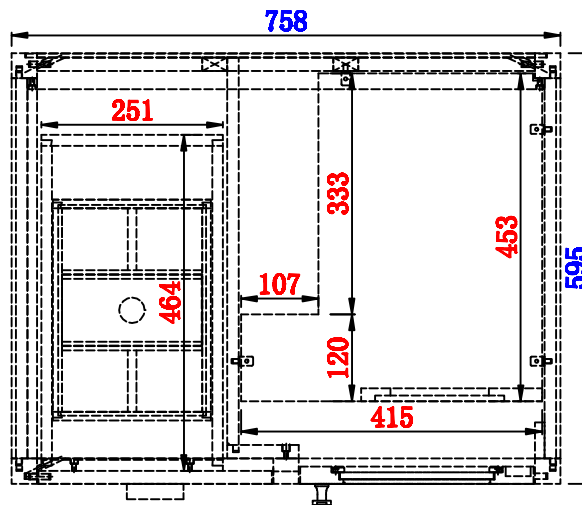

29 7/8"

Item Number:
E444-V30-MCA

JAMES MARTIN

VANITIES™

Addison 29 7/8" Single Cabinet
Diagrams with Dimensions
page 01 of 03

NOTE ONE: Countertops are not shown in these diagrams. (Cabinet Only)

NOTE TWO: This vanity does not have a Backsplash.

Please consult our website for Countertop Diagrams: www.jamesmartinvanities.com

Version:202004

29 7/8"

Item Number:
E444-V30-MCA

JAMES MARTIN

VANITIES™

Addison 29 7/8" Single Cabinet
Diagrams with Dimensions
page 02 of 03

758mm

Item Number:
E444-V30-MCA

JAMES MARTIN

VANITIES™

Addison 758mm Single Cabinet
Diagrams with Dimensions
page 02 of 03

NOTE ONE: Countertops are not shown in these diagrams. (Cabinet Only)

NOTE TWO: Internal Shelves (Shown) are designed to align with sinks in James Martin's Optional Countertops. Customer's own countertops and sinks may align differently, and modification may be required. Please consult our website for Countertop Diagrams: www.jamesmartinvanities.com

Version:202004

758mm

Item Number:
E444-V30-MCA

JAMES MARTIN

VANITIES™

Addison 758mm Single Cabinet
Diagrams with Dimensions
page 03 of 03

NOTE ONE: Countertops are not shown in these diagrams. (Cabinet Only)