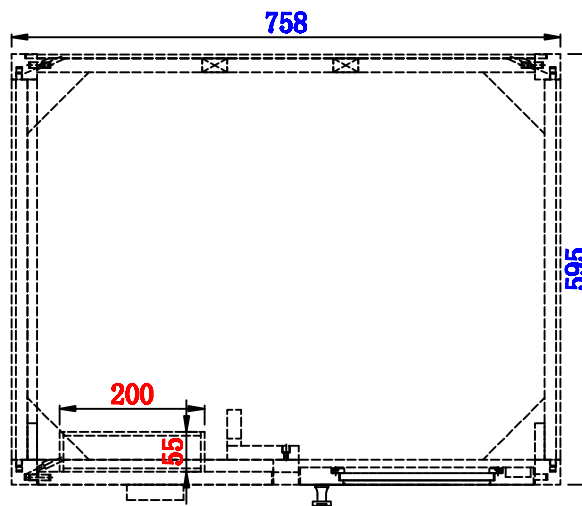

29 7/8"

Item Number:
E444-V30-MCA

JAMES MARTIN

VANITIES™

Addison 29 7/8" Single Cabinet
Diagrams with Dimensions
page 01 of 03

NOTE ONE: Countertops are not shown in these diagrams. (Cabinet Only)

NOTE TWO: This vanity does not have a Backsplash.

Please consult our website for Countertop Diagrams: www.jamesmartinvanities.com

Version:202004

29 7/8"

Item Number:
E444-V30-MCA

JAMES MARTIN

VANITIES™

Addison 29 7/8" Single Cabinet
Diagrams with Dimensions
page 02 of 03

758mm

Item Number:
E444-V30-MCA

JAMES MARTIN

VANITIES™

Addison 758mm Single Cabinet
Diagrams with Dimensions
page 02 of 03

NOTE ONE: Countertops are not shown in these diagrams. (Cabinet Only)

NOTE TWO: Internal Shelves (Shown) are designed to align with sinks in James Martin's Optional Countertops. Customer's own countertops and sinks may align differently, and modification may be required. Please consult our website for Countertop Diagrams: www.jamesmartinvanities.com

Version:202004

758mm

Item Number:
E444-V30-MCA

JAMES MARTIN

VANITIES™

Addison 758mm Single Cabinet
Diagrams with Dimensions
page 03 of 03

NOTE ONE: Countertops are not shown in these diagrams. (Cabinet Only)