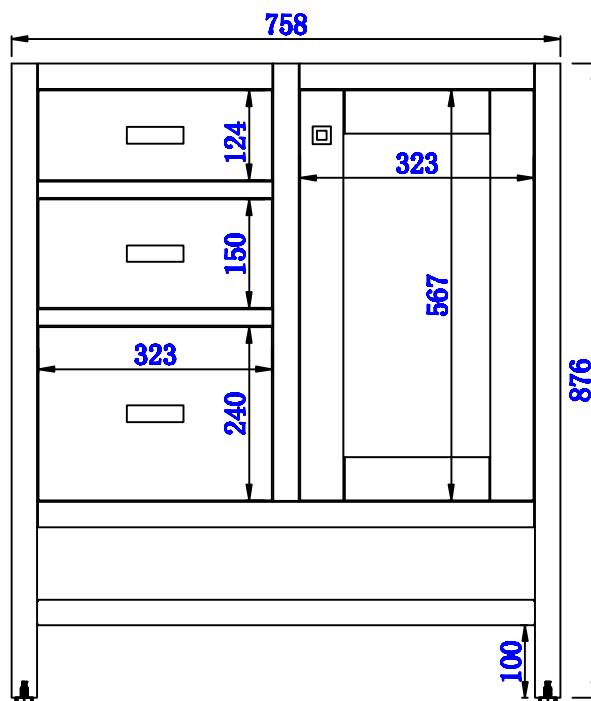

29 7/8"

Item Number:
E444-V30-MCA

JAMES MARTIN

VANITIES™

Addison 29 7/8" Single Cabinet
Diagrams with Dimensions
page 01 of 03

NOTE ONE: Countertops are not shown in these diagrams. (Cabinet Only)

NOTE TWO: This vanity does not have a Backsplash.

Version:202004

29 7/8"

Item Number:
E444-V30-MCA

JAMES MARTIN

VANITIES™

Addison 29 7/8" Single Cabinet
Diagrams with Dimensions
page 03 of 03

NOTE ONE: Countertops are not shown in these diagrams. (Cabinet Only)

NOTE TWO: This vanity does not have a Backsplash.

Please consult our website for Countertop Diagrams: www.jamesmartinvanities.com

Version:202004

758mm

Item Number:
E444-V30-MCA

JAMES MARTIN

VANITIES™

Addison 758mm Single Cabinet
Diagrams with Dimensions
page 01 of 03

758mm

Item Number:
E444-V30-MCA

JAMES MARTIN

VANITIES™

Addison 758mm Single Cabinet
Diagrams with Dimensions
page 02 of 03

NOTE ONE: Countertops are not shown in these diagrams. (Cabinet Only)

NOTE TWO: Internal Shelves (Shown) are designed to align with sinks in James Martin's Optional Countertops. Customer's own countertops and sinks may align differently, and modification may be required. Please consult our website for Countertop Diagrams: www.jamesmartinvanities.com