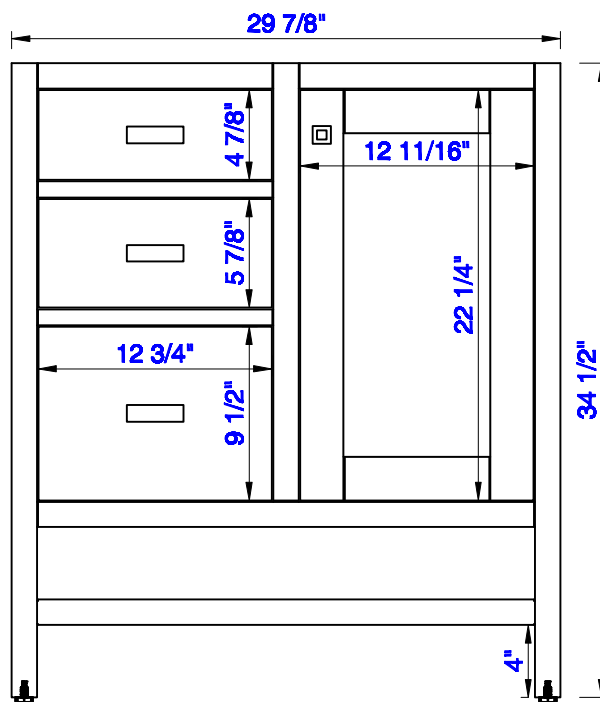

29 7/8"

Item Number:
E444-V30-MCA

JAMES MARTIN

VANITIES™

Addison 29 7/8" Single Cabinet
Diagrams with Dimensions
page 01 of 03

NOTE ONE: Countertops are not shown in these diagrams. (Cabinet Only)

NOTE TWO: This vanity does not have a Backsplash.

Please consult our website for Countertop Diagrams: www.jamesmartinvanities.com

Version:202004

29 7/8"

Item Number:
E444-V30-MCA

JAMES MARTIN

VANITIES™

Addison 29 7/8" Single Cabinet
Diagrams with Dimensions
page 02 of 03

Version:202004

29 7/8"

Item Number:
E444-V30-MCA

JAMES MARTIN

VANITIES™

Addison 29 7/8" Single Cabinet
Diagrams with Dimensions
page 03 of 03

NOTE ONE: Countertops are not shown in these diagrams. (Cabinet Only)

758mm

Item Number:
E444-V30-MCA

JAMES MARTIN

VANITIES™

Addison 758mm Single Cabinet
Diagrams with Dimensions
page 02 of 03

NOTE ONE: Countertops are not shown in these diagrams. (Cabinet Only)

NOTE TWO: Internal Shelves (Shown) are designed to align with sinks in James Martin's Optional Countertops. Customer's own countertops and sinks may align differently, and modification may be required. Please consult our website for Countertop Diagrams: www.jamesmartinvanities.com