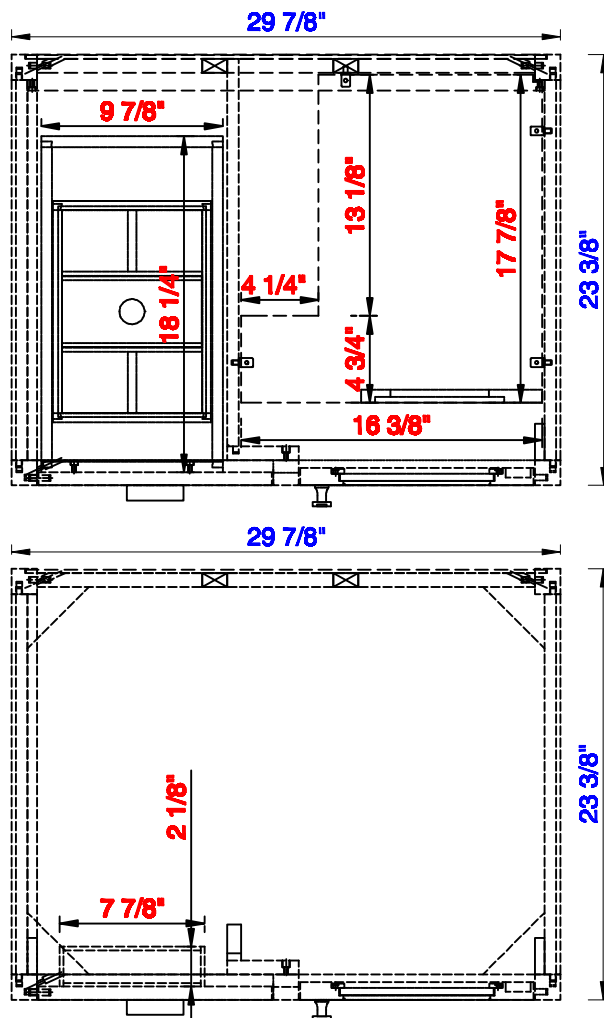

29 7/8"

Item Number:
E444-V30-MCA

JAMES MARTIN

VANITIES™

Addison 29 7/8" Single Cabinet
Diagrams with Dimensions
page 01 of 03

NOTE ONE: Countertops are not shown in these diagrams. (Cabinet Only)

NOTE TWO: This vanity does not have a Backsplash.

Please consult our website for Countertop Diagrams: www.jamesmartinvanities.com

Version:202004

29 7/8"

Item Number:
E444-V30-MCA

JAMES MARTIN

VANITIES™

Addison 29 7/8" Single Cabinet
Diagrams with Dimensions
page 02 of 03

NOTE ONE: Countertops are not shown in these diagrams. (Cabinet Only)

NOTE TWO: Internal Shelves (Shown) are designed to align with sinks in James Martin's Optional Countertops. Customer's own countertops and sinks may align differently, and modification may be required. Please consult our website for Countertop Diagrams: www.jamesmartinvanities.com

Version:202004

29 7/8"

Item Number:
E444-V30-MCA

JAMES MARTIN

VANITIES™

Addison 29 7/8" Single Cabinet
Diagrams with Dimensions
page 03 of 03

NOTE ONE: Countertops are not shown in these diagrams. (Cabinet Only)