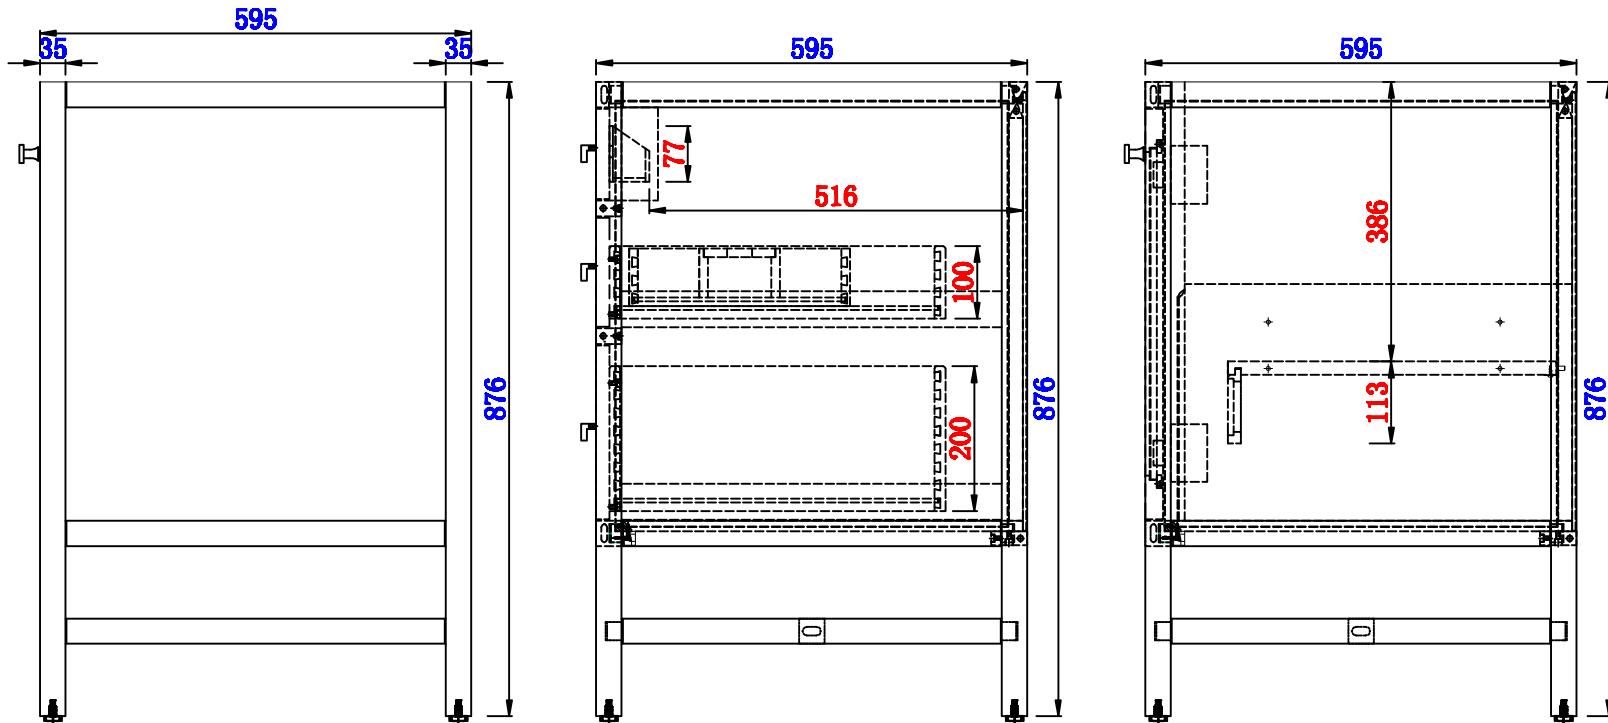

29 7/8"

Item Number:
E444-V30-MCA

JAMES MARTIN

VANITIES™

Addison 29 7/8" Single Cabinet
Diagrams with Dimensions
page 01 of 03

NOTE ONE: Countertops are not shown in these diagrams. (Cabinet Only)

NOTE TWO: This vanity does not have a Backsplash.

Please consult our website for Countertop Diagrams: www.jamesmartinvanities.com

Version:202004

29 7/8"

Item Number:
E444-V30-MCA

JAMES MARTIN

VANITIES™

Addison 29 7/8" Single Cabinet
Diagrams with Dimensions
page 02 of 03

758mm

Item Number:
E444-V30-MCA

JAMES MARTIN

VANITIES™

Addison 758mm Single Cabinet
Diagrams with Dimensions
page 02 of 03

NOTE ONE: Countertops are not shown in these diagrams. (Cabinet Only)

NOTE TWO: Internal Shelves (Shown) are designed to align with sinks in James Martin's Optional Countertops. Customer's own countertops and sinks may align differently, and modification may be required. Please consult our website for Countertop Diagrams: www.jamesmartinvanities.com

Version:202004

758mm

Item Number:
E444-V30-MCA

JAMES MARTIN

VANITIES™

Addison 758mm Single Cabinet
Diagrams with Dimensions
page 03 of 03

NOTE ONE: Countertops are not shown in these diagrams. (Cabinet Only)