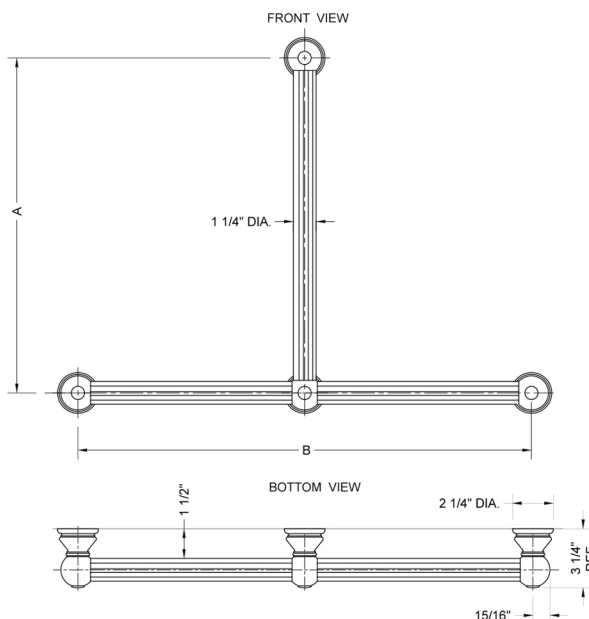

## T33 Reeded 24H x 32W T Grab Bar

**Model #: T33-24H-32W-**

### FEATURES:

- ADA compliant when properly installed
- All brass construction, fully polished & plated
- All grab bars can be custom sized. Contact JACLO for pricing & availability
- Optional handshower sliders and toilet paper/wash cloth holders can be added only upon initial order
- Grab bars over 32" REQUIRE a middle post

### SPECIFICATION DRAWING:

BRASS LUXURY GRAB BAR			
PART. #	DESCRIPTION	A H	B W
T33-24H-24W	CENTER TO CENTER	24"	24"
T33-24H-32W	CENTER TO CENTER	24"	32"
T33-32H-24W	CENTER TO CENTER	32"	24"
T33-32H-32W	CENTER TO CENTER	32"	32"